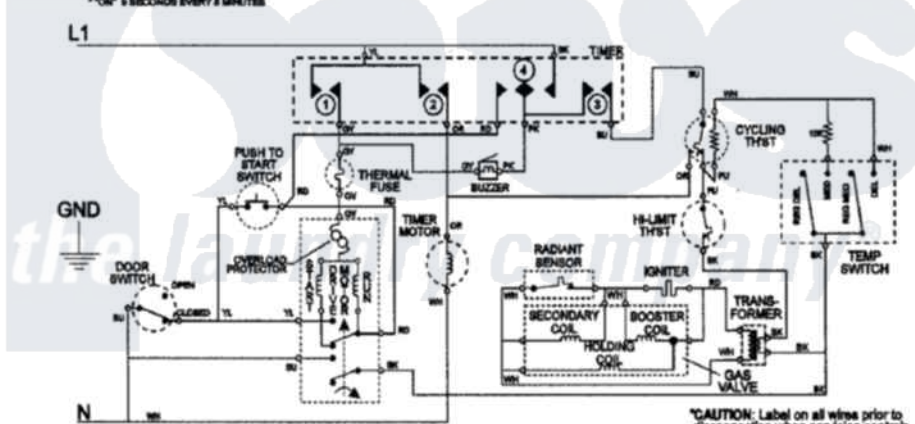

Maytag LDG8426EGE 08 - WIRING INFORMATION

CIRCUIT	FUNCTION	WASH FABRICS	OFF	TIME DRY	OFF	PERMANENT PRESS
1	YL-07 DRIVE MOTOR					PRESS CARDS PLUFF
2	YL-08 TIMER MOTOR					
3	WASH HEATER					
4	WASH BUZZER/BLASTER					

ON 6 SECONDS EVERY 8 MINUTES

Maytag [Residential Maytag LDG8426EGE Dryer Parts](#) Parts Diagram 08 - WIRING INFORMATION
 Click on the part number to view part

Item	Original Part Number	Replaced By	Status	Part Description
NI	15001996		Not Available	WIRING INFORMATION