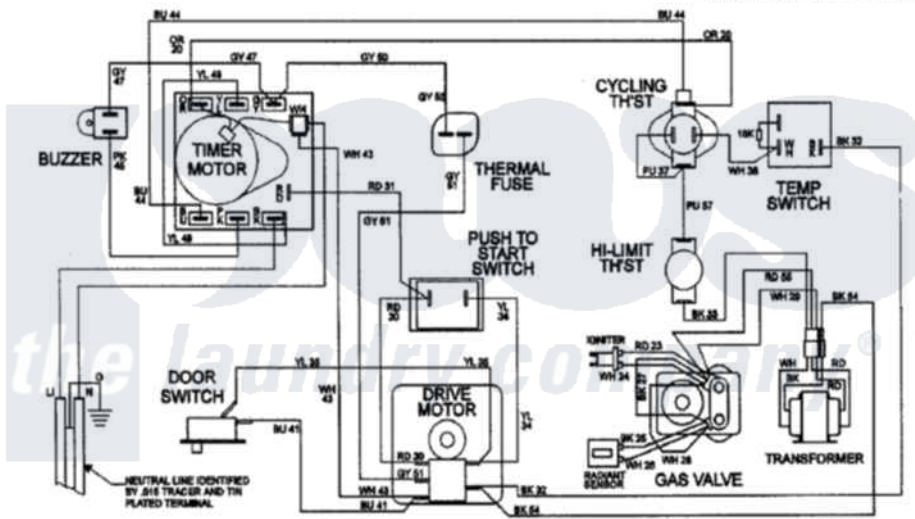

Maytag LDG8426EGE 08 - WIRING INFORMATION

CIRCUIT	FUNCTION	WASH FABRICS	OFF	TIME DRY	OFF	PERMANENT PRESS
1	YL-07 DRIVE MOTOR					PRESS CARDS PLUFF
2	YL-08 TIMER MOTOR					
3	WASH HEATER					
4	WASH BUZZER/BLASTER					

ON 6 SECONDS EVERY 8 MINUTES

Maytag [Residential Maytag LDG8426EGE Dryer Parts](#) Parts Diagram 08 - WIRING INFORMATION
 Click on the part number to view part

Item	Original Part Number	Replaced By	Status	Part Description
NI	15001996		Not Available	WIRING INFORMATION