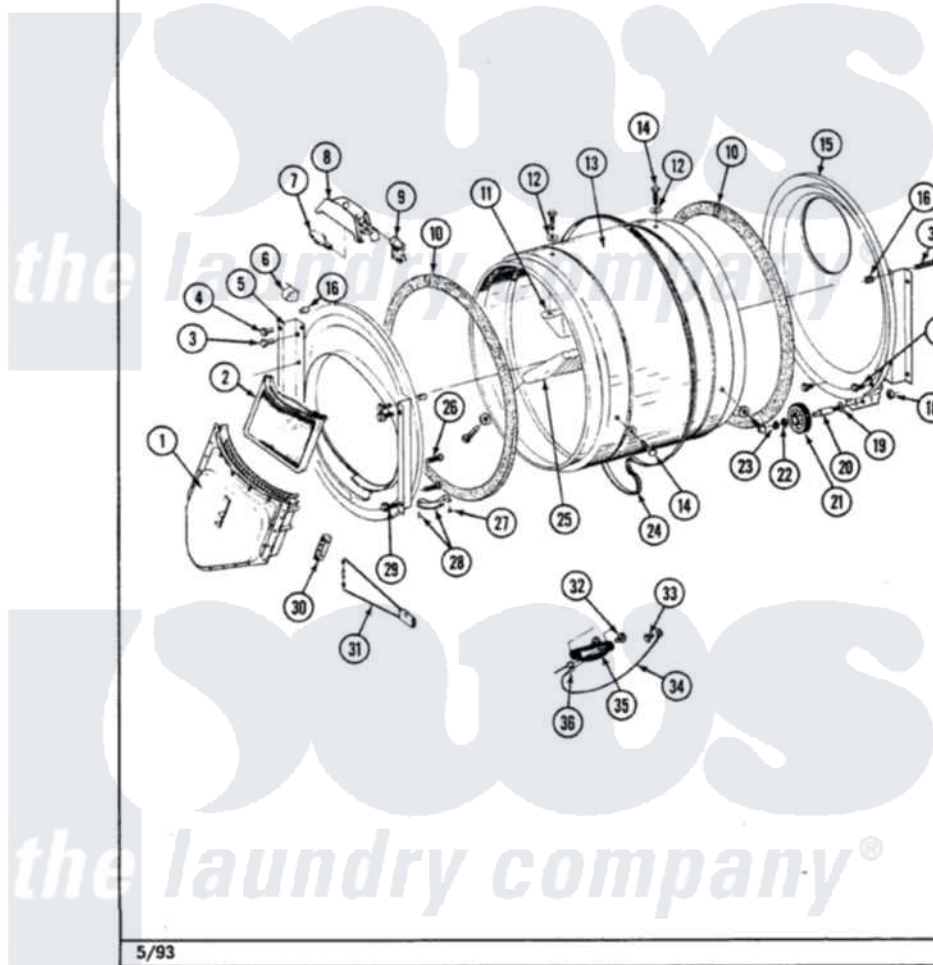

# Maytag LDG9900AAL 08 - TUMBLER

Section: TUMBLER  
Models: ALL MODELS

P/N 1600028

5/93

Maytag [Residential Maytag LDG9900AAL Dryer Parts](#) Parts Diagram 08 - TUMBLER  
Click on the part number to view part

Item	Original Part Number	Replaced By	Status	Part Description
1	Y307112	<a href="#">33001016</a>		Outlet Duct Assembly
2	307213	<a href="#">33001167</a>		Filter, Lint
3	313764		Not Available	SCREW
4	<a href="#">Y313561</a>			Screw----NA
5	<a href="#">307117</a>			Tumbler Front W/Seal
6	<a href="#">Y310376</a>			Clip, Door Switch Harness
7	Y307100	<a href="#">67001316</a>		Bulb, Light
8	314955	<a href="#">33001496</a>		Lamp- Hold
9	307097	<a href="#">33001496</a>		Lamp- Hold
10	<a href="#">314820</a>			Seal, Tumbler
11	314803	<a href="#">33001012</a>		Baffle
12	<a href="#">314158</a>			Washer, Baffle To Tumbler
13	314802		Not Available	TUMBLER W/OUT BAFFLES
"	306663		Not Available	TUMBLER W/BAFFLES
14	<a href="#">Y310759</a>			Screw, Tumbler Baffles
15	Y308544	<a href="#">33001178</a>		Back, Tumbler

"	Y307114	<a href="#">33001178</a>	Back, Tumbler
16	313915	<a href="#">31-3915</a>	Tech Sheet
17	211294	<a href="#">90767</a>	Screw, 8A X 3/8 HeX Washer Head Tapping
18	312538	<a href="#">33001443</a>	Nut, Hex
19	Y313347	<a href="#">312535</a>	Washer, Vault Mounting Brk.
20	Y312948	<a href="#">6-3129480</a>	Shaft- Tumbler
21	Y303373	<a href="#">12001541</a>	Drum Roller/Washer Assembly--W
22	<a href="#">312535</a>		Washer, Vault Mounting Brk.
23	410233	<a href="#">9703438</a>	Ring-Retrn
24	<a href="#">Y312959</a>		Poly "V" Belt For Tumbler
25	314804	<a href="#">33001004</a>	Baffle, Tall
26	Y314110	<a href="#">33002917</a>	Screw, No.10-16
27	<a href="#">210720</a>		Rivet, Bearing To Tumbler Fmt
28	<a href="#">306508</a>		Tumbler Bearing Kit ---W
29	Y310632	<a href="#">1163839</a>	Screw
30	<a href="#">315020</a>		Switch Housing
31	307206	<a href="#">307207</a>	Reed Switch
32	Y251119	<a href="#">3177991</a>	Screw
35	<a href="#">304997</a>		Sensor Assembly With Screws