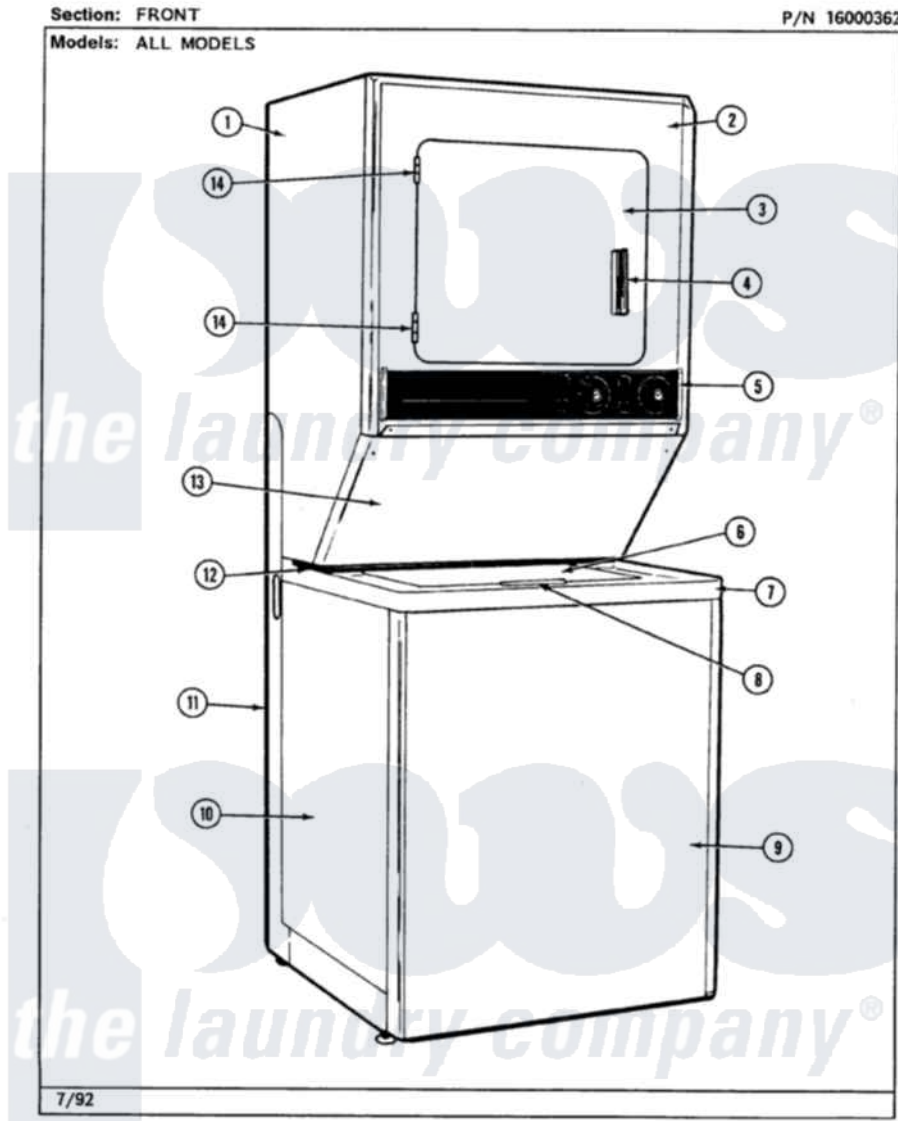

Maytag LSE7800ACE 09 - FRONT (LSE7800ACE,ADE,AEE)

2

Maytag Residential Maytag LSE7800ACE Stacked Washer and Dryer Parts Parts Diagram 09 - FRONT
(LSE7800ACE,ADE,AEE)

[Click on the part number to view part](#)

Item	Original Part Number	Replaced By	Status	Part Description
1	308055			Cabinet
2	315261		Not Available	FRONT PANEL (WHITE)
3	314475			Panel, Outer Door
4	315425		Not Available	HANDLE, DOOR
5	308454	3149401		Switch-Inf
6	215251		Not Available	LID-WHITE
7	207579		Not Available	TOP COVER (WHITE)
8	216058		Not Available	HANDLE FOR LID
9	207205			Panel, Front
10	207207		Not Available	CABINET WHT
11	Y306110			Stand, Dryer
12	215245		Not Available	BRIDGE FOR TOP COVER NA
13	306072		Not Available	ACCESS PANEL-WHITE
14	Y304577	33001230		Hinge, Door