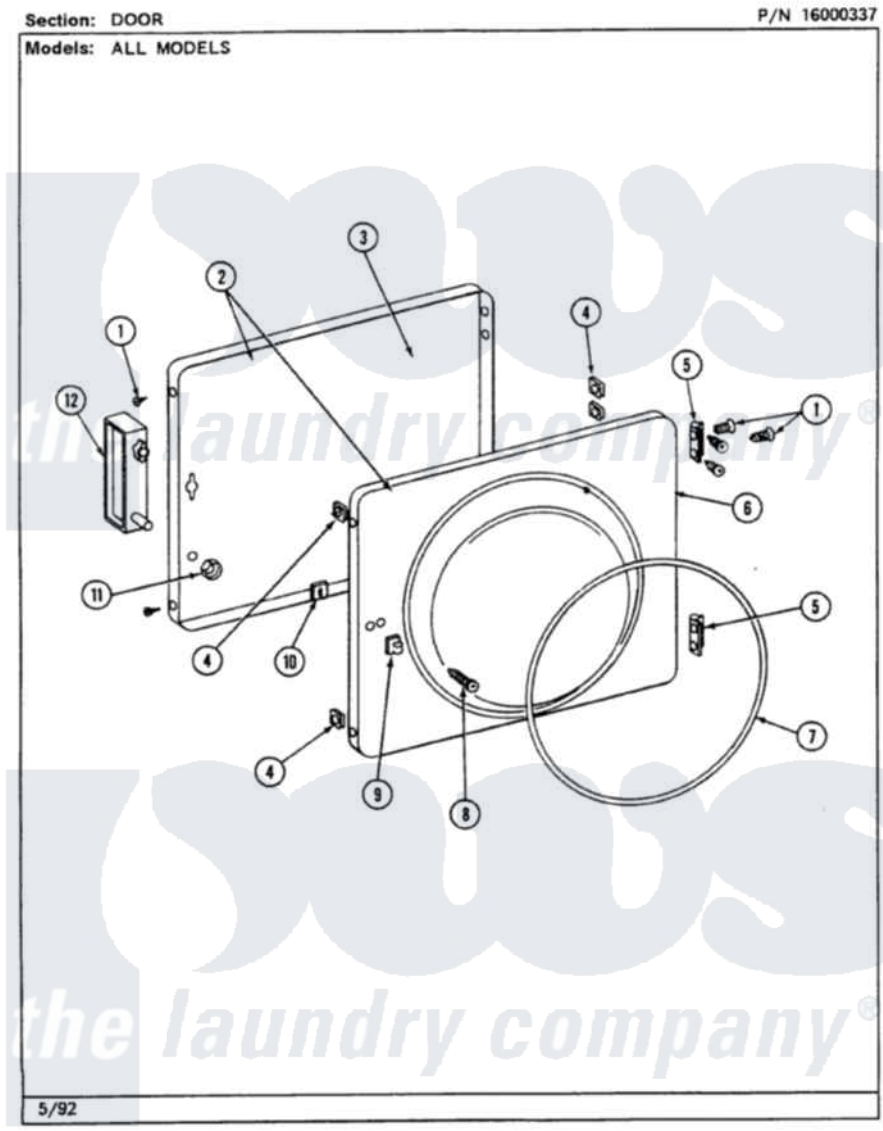

Maytag LSE7800ACL 07 - DOOR (LSE7800ADW,ADL,ACW,ACL)

Maytag [Residential Maytag LSE7800ACL Stacked Washer and Dryer Parts](#) Parts Diagram 07 - DOOR
 (LSE7800ADW,ADL,ACW,ACL)
 Click on the part number to view part

Item	Original Part Number	Replaced By	Status	Part Description
1	Y314062			Screw, Door Hinge And Panel
2	306669L		Not Available	DOOR, S1000 ALMOND
3	314475L			Panel, Outer Door
4	Y313910			Clip, Door Liner To Outer Panel
5	Y304577	33001230		Hinge, Door
6	Y306667	33001002		Door, Inner
7	314077			Door Seal
8	312960	489355		Screw, 8 X 1/2
9	306436			Door Latch Kit--W
10	Y313911			Door Strike Retainer
11	214872			Palnut, End Cap Note: Nut, Lamp Holder
12	314476		Not Available	HANDLE, DOOR