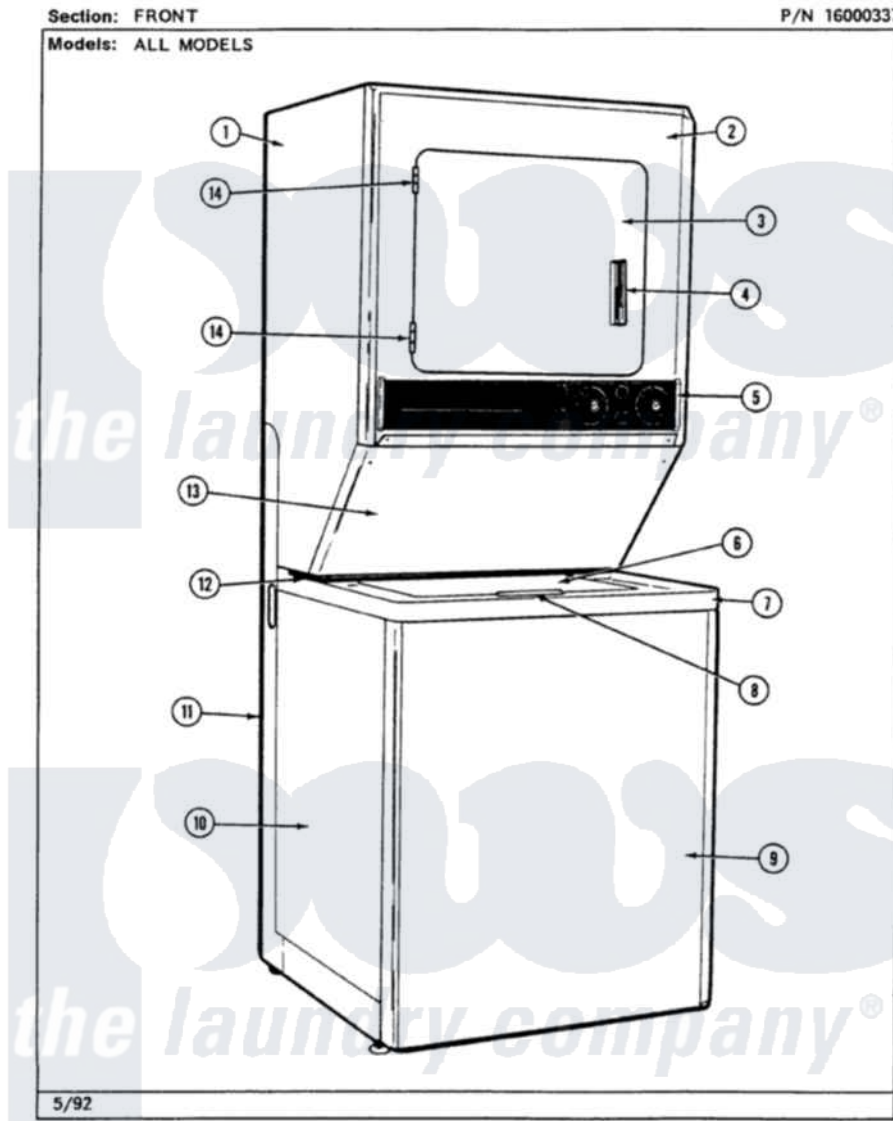

Maytag LSE7800ACL 09 - FRONT (LSE7800ADW,DL,CW,CL)

2

Maytag Residential Maytag LSE7800ACL Stacked Washer and Dryer Parts Parts Diagram 09 - FRONT
(LSE7800ADW,DL,CW,CL)

[Click on the part number to view part](#)

Item	Original Part Number	Replaced By	Status	Part Description
1	308055L		Not Available	CABINET (ALM)
2	315261L		Not Available	FRONT PANEL (ALMOND)
3	314475L			Panel, Outer Door
4	314476		Not Available	HANDLE, DOOR
5	308038		Not Available	CONTROL PANEL
6	215251L			Lid-Almond---NA
7	207579L		Not Available	TOP COVER (ALMOND)
8	206667			Handle With Nuts
9	207205L	22002651		Panel, Front
10	207207L		Not Available	CABINET ALM---NA
11	306110L	33002516		Stand, Dryer
12	215245L		Not Available	BRIDGE FOR TOP COVER ALMOND
13	306072L		Not Available	ACCESS PANEL-ALMOND---NA
14	Y304577	33001230		Hinge, Door