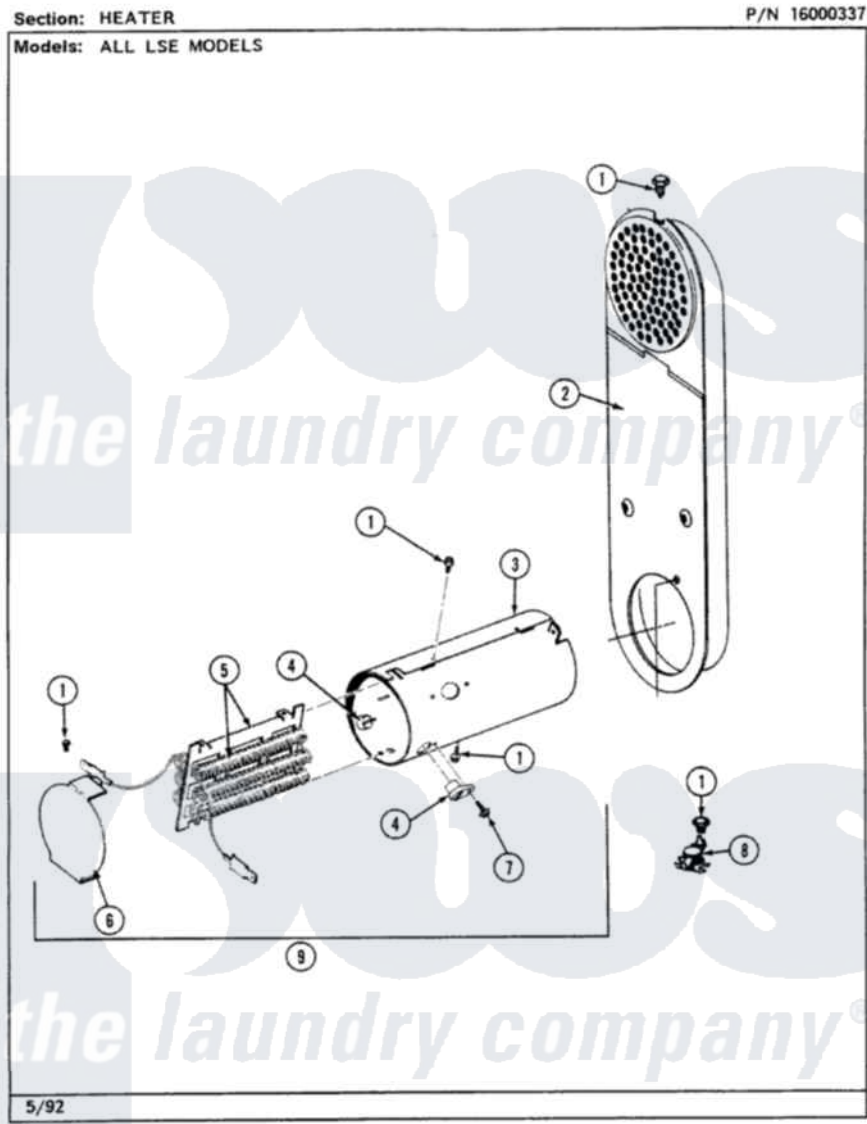

Maytag LSE7800ACL 10 - HEATER (LSE7800ADW,ADL,ACW,ACL)

18

Maytag [Residential Maytag LSE7800ACL Stacked Washer and Dryer Parts](#) Parts Diagram 10 - HEATER
 (LSE7800ADW,ADL,ACW,ACL)
 Click on the part number to view part

Item	Original Part Number	Replaced By	Status	Part Description
1	211294	90767		Screw, 8A X 3/8 HeX Washer Head Tapping
2	Y303362			Inlet Duct Assembly - DE
3	314995			Enclosure, Heater
4	314998			Insulator, Terminal
5	307186	Y308615		Heater Sub-Assembly
6	315000	33002682		Screw, Coin Drop Mounting Brk.
"	314504			Radiant Shield
7	314554		Not Available	SCREW
8	303396			Thermostat, Hi-Limit
9	307183			Heater Assembly
"	Y306111			Heater Assembly Complete