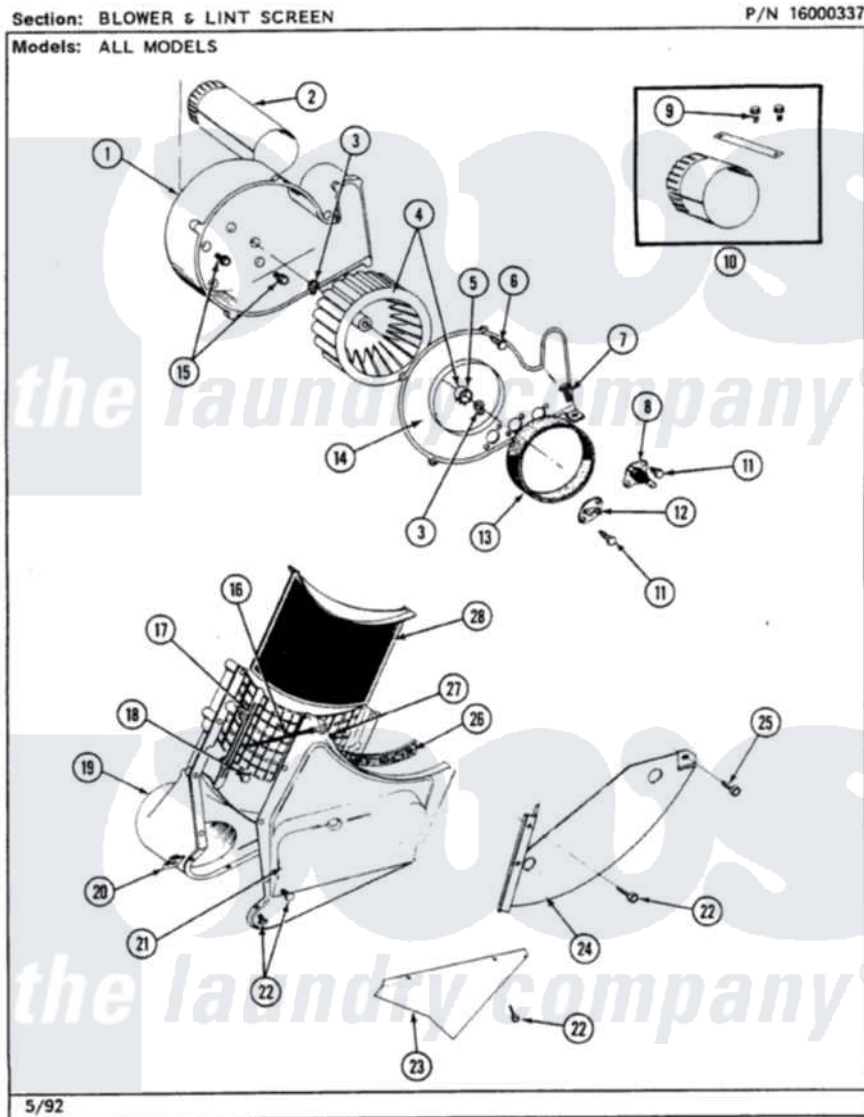

**Maytag LSE7800ACW 03 - BLOWER & LINT SCREEN  
(LSE7800ADW,DL,CW&L**

16

Maytag Residential Maytag LSE7800ACW Stacked Washer and Dryer Parts Parts Diagram 03 - BLOWER & LINT SCREEN (LSE7800ADW,DL,CW&L  
Click on the part number to view part

Item	Original Part Number	Replaced By	Status	Part Description
1	<a href="#">Y312893</a>			Housing, Blower
2	<a href="#">306637</a>			Exhaust Duct Assembly
3	410233	<a href="#">9703438</a>		Ring-Retrn
4	<a href="#">Y303836</a>			Blower Wheel Assembly And Clamp
5	<a href="#">312967</a>			Clamp, Blower Housing
6	Y312961	<a href="#">W10116751</a>		Screw
7	<a href="#">Y313561</a>			Screw---NA
8	<a href="#">Y308037</a>			Thermostat
9	Y310632	<a href="#">1163839</a>		Screw
10	306643	<a href="#">8544761A</a>		Exten-Exht
11	211294	<a href="#">90767</a>		Screw, 8A X 3/8 HeX Washer Head Tapping
12	<a href="#">306604</a>			Cut-Off, Thermal Part Not Used
13	<a href="#">Y312901</a>			Seal, Housing Cover