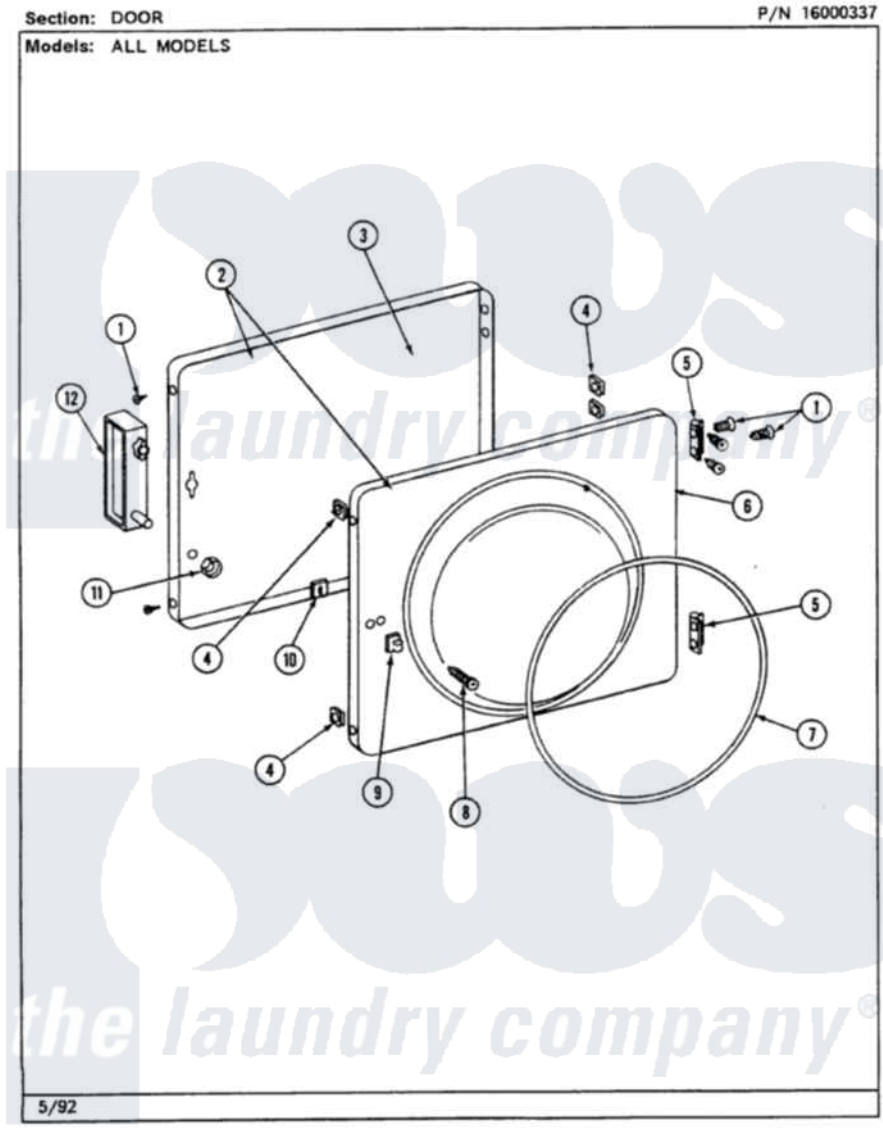

Maytag LSE7800ACW 07 - DOOR (LSE7800ADW,ADL,ACW,ACL)

Maytag Residential Maytag LSE7800ACW Stacked Washer and Dryer Parts Parts Diagram 07 - DOOR
(LSE7800ADW,ADL,ACW,ACL)
Click on the part number to view part

Item	Original Part Number	Replaced By	Status	Part Description
1	Y314062			Screw, Door Hinge And Panel
2	306669		Not Available	DOOR, S1000
3	314475			Panel, Outer Door
4	Y313910			Clip, Door Liner To Outer Panel
5	Y304577	33001230		Hinge, Door
6	Y306667	33001002		Door, Inner
7	314077			Door Seal
8	312960	489355		Screw, 8 X 1/2
9	306436			Door Latch Kit--W
10	Y313911			Door Strike Retainer
11	214872			Palnut, End Cap Note: Nut, Lamp Holder
12	314476		Not Available	HANDLE, DOOR