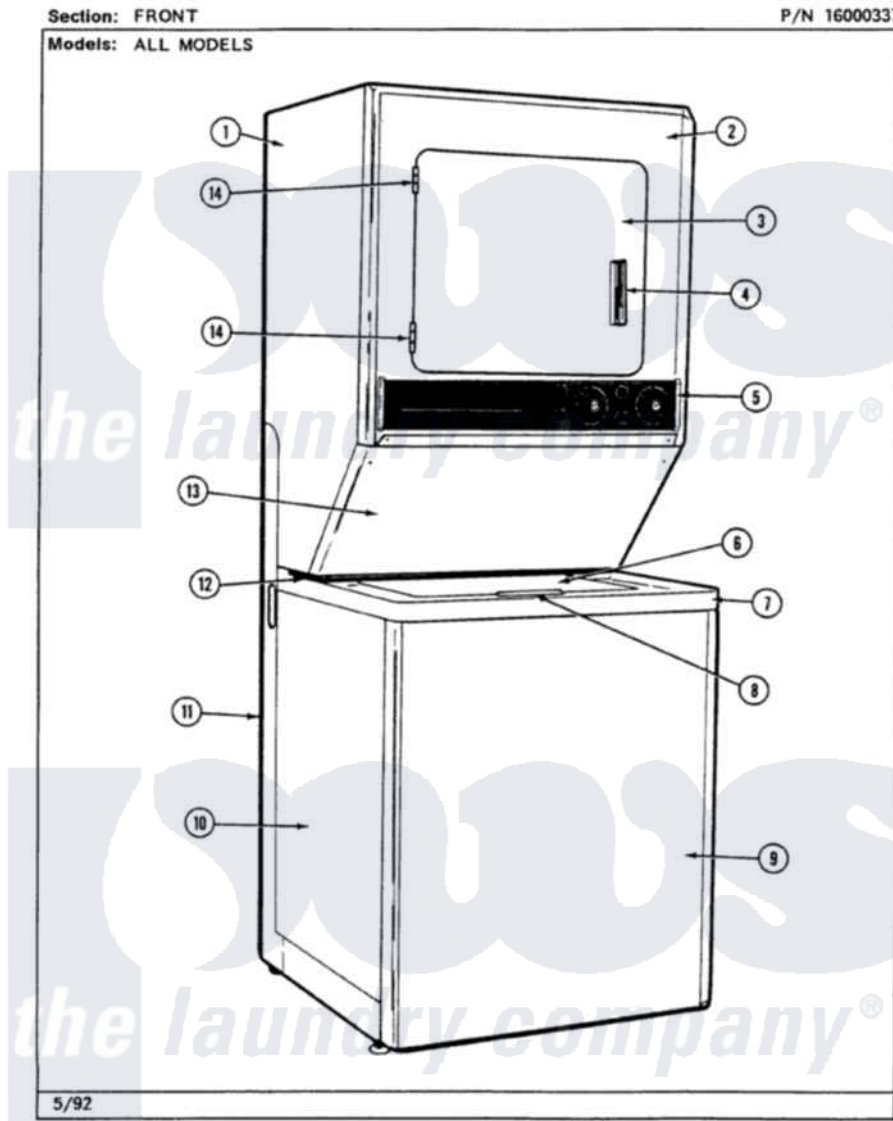

Maytag LSE7800ACW 09 - FRONT (LSE7800ADW,DL,CW,CL)

2

Maytag [Residential Maytag LSE7800ACW Stacked Washer and Dryer Parts](#) Parts Diagram 09 - FRONT
(LSE7800ADW,DL,CW,CL)

[Click on the part number to view part](#)

Item	Original Part Number	Replaced By	Status	Part Description
1	308055			Cabinet
2	315261		Not Available	FRONT PANEL (WHITE)
3	314475			Panel, Outer Door
4	314476		Not Available	HANDLE, DOOR
5	308038		Not Available	CONTROL PANEL
6	215251		Not Available	LID-WHITE
7	207579		Not Available	TOP COVER (WHITE)
8	206667			Handle With Nuts
9	207205			Panel, Front
10	207207		Not Available	CABINET WHT
11	Y306110			Stand, Dryer
12	215245		Not Available	BRIDGE FOR TOP COVER NA
13	306072		Not Available	ACCESS PANEL-WHITE
14	Y304577	33001230		Hinge, Door