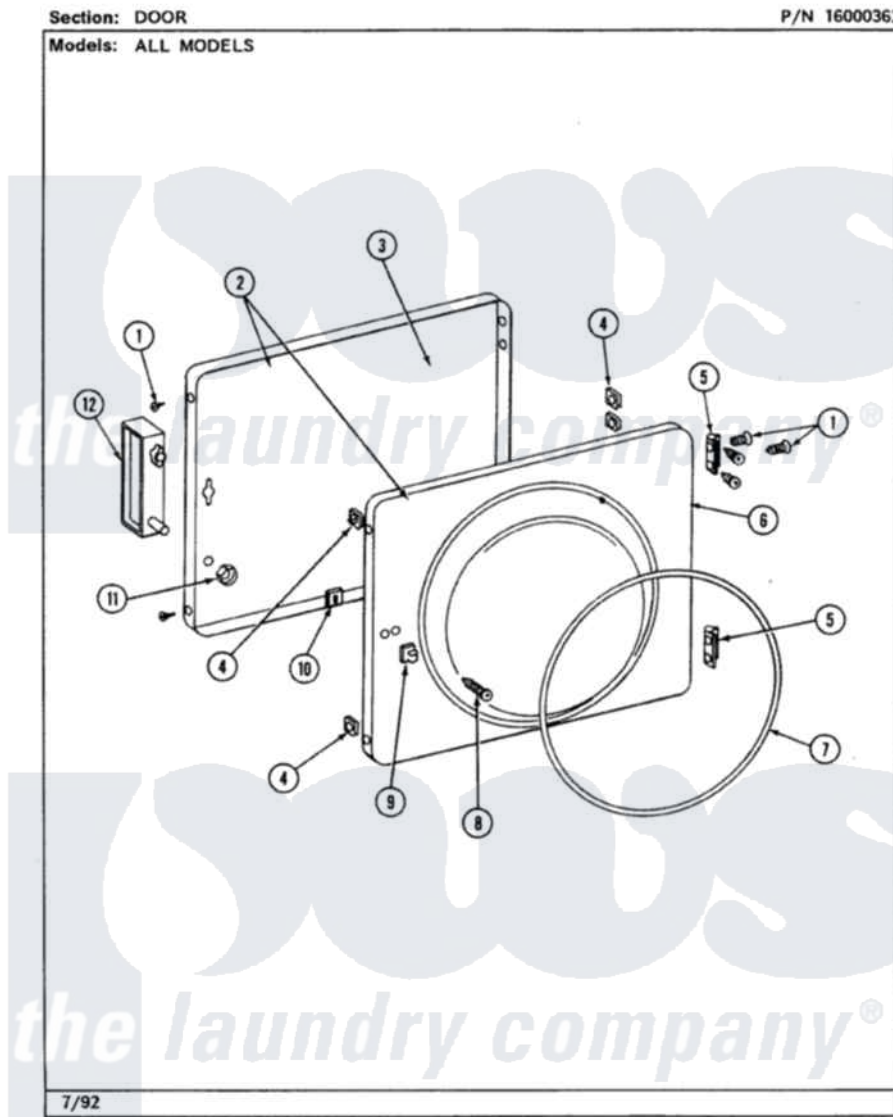

# Maytag LSE7800ADE 07 - DOOR (LSE7800ACE,ADE,AEE)

8

Maytag [Residential Maytag LSE7800ADE Stacked Washer and Dryer Parts](#) Parts Diagram 07 - DOOR  
(LSE7800ACE,ADE,AEE)

[Click on the part number to view part](#)

Item	Original Part Number	Replaced By	Status	Part Description
1	<a href="#">Y314062</a>			Screw, Door Hinge And Panel
2	306669		Not Available	DOOR, S1000
3	<a href="#">314475</a>			Panel, Outer Door
4	<a href="#">Y313910</a>			Clip, Door Liner To Outer Panel
5	Y304577	<a href="#">33001230</a>		Hinge, Door
6	306676		Not Available	INNER DOOR WITH KNOB
7	<a href="#">314077</a>			Door Seal
8	312960	<a href="#">489355</a>		Screw, 8 X 1/2
9	<a href="#">306436</a>			Door Latch Kit--W
10	<a href="#">Y313911</a>			Door Strike Retainer
11	<a href="#">214872</a>			Palnut, End Cap Note: Nut, Lamp Holder
12	315425		Not Available	HANDLE, DOOR