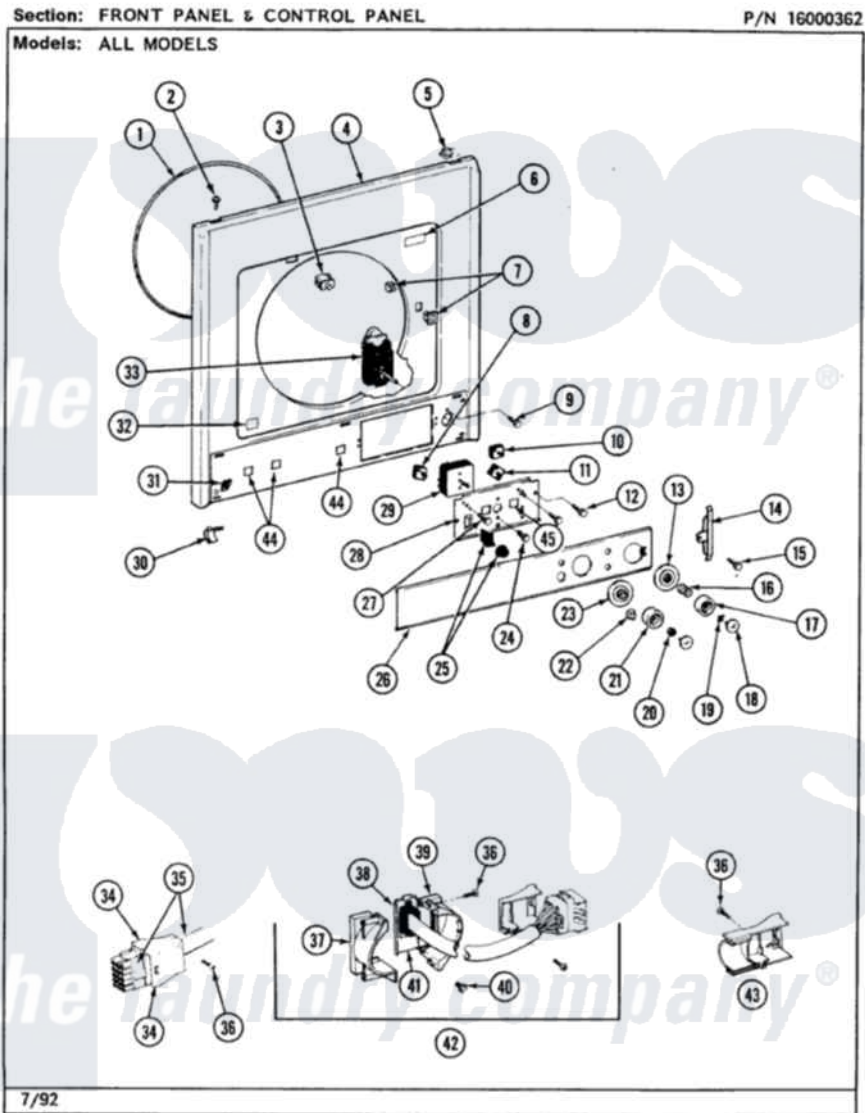

Maytag LSE7800ADE 08 - FRNT PNL & CNTRL
PNL(LSE7800ACE,ADE,AEE)

Maytag Residential Maytag LSE7800ADE Stacked Washer and Dryer Parts Parts Diagram 08 - FRNT PNL & CNTRL
PNL(LSE7800ACE,ADE,AEE)
Click on the part number to view part

Item	Original Part Number	Replaced By	Status	Part Description
1	314286			Seal For Front Panel
2	212277			Screw, No.8 X 1/2 Inch
3	Y305753	W10169313		Switch-Dor
4	315261		Not Available	FRONT PANEL (WHITE)
5	Y310376			Clip, Door Switch Harness
6	Y313927			INSTRUCTION LABEL
7	306436			Door Latch Kit-W
8	308017			Switch, Dryer Temperature
9	213966	3400014		Screw
10	207782			Switch, Water Temperature
11	207800			Switch, Water Level
12	211294	90767		Screw, 8A X 3/8 HeX Washer Head Tapping
13	208085			Timer, Dial
14	315423			End Cap, Control Panel

15	211000		SCREW, BRAKE DRUM (HEX HEAD)
16	211065		Spring, Index Wheel
17	216055	Not Available	CONTROL KNOB
18	216057	Not Available	CAP, KNOB
19	211605		Bezel, Timer Dial
20	312273		Nut, Control Knob
21	315422	33001255	Knob, Timer
22	Y308453	22001663	Knob, Selector Switch
23	308451		Timer Dial Dryer
24	215952		Screw
25	Y308449	Y308025	Switch, Push To Start
26	308454	3149401	Switch-Inf
27	215952		Screw
28	315237		Bracket For Switch And Timer
29	Y308022		Timer
30	314482		Fastener, Spring
31	314748	488660	Nut, Speed
32	314486	Not Available	LABEL
33	207783		Timer
35	208212	Not Available	WIRE HARNESS (CANADA)
36	215953	Not Available	SCREW
37	Y216007	Not Available	SHIELD LOWER
38	216002	Not Available	GROMMET
39	Y216006	Not Available	SHIELD UPPER
40	211168	W10139210	Screw, 8-18 X 5/16
41	216008	Not Available	BRACKET GROMMET
42	207941	Not Available	WIRE HARNESS UPPER WASHER
43	Y216003		Stain Relief W/Extension
44	315286		Bumper Large
45	315287		Bumper Small