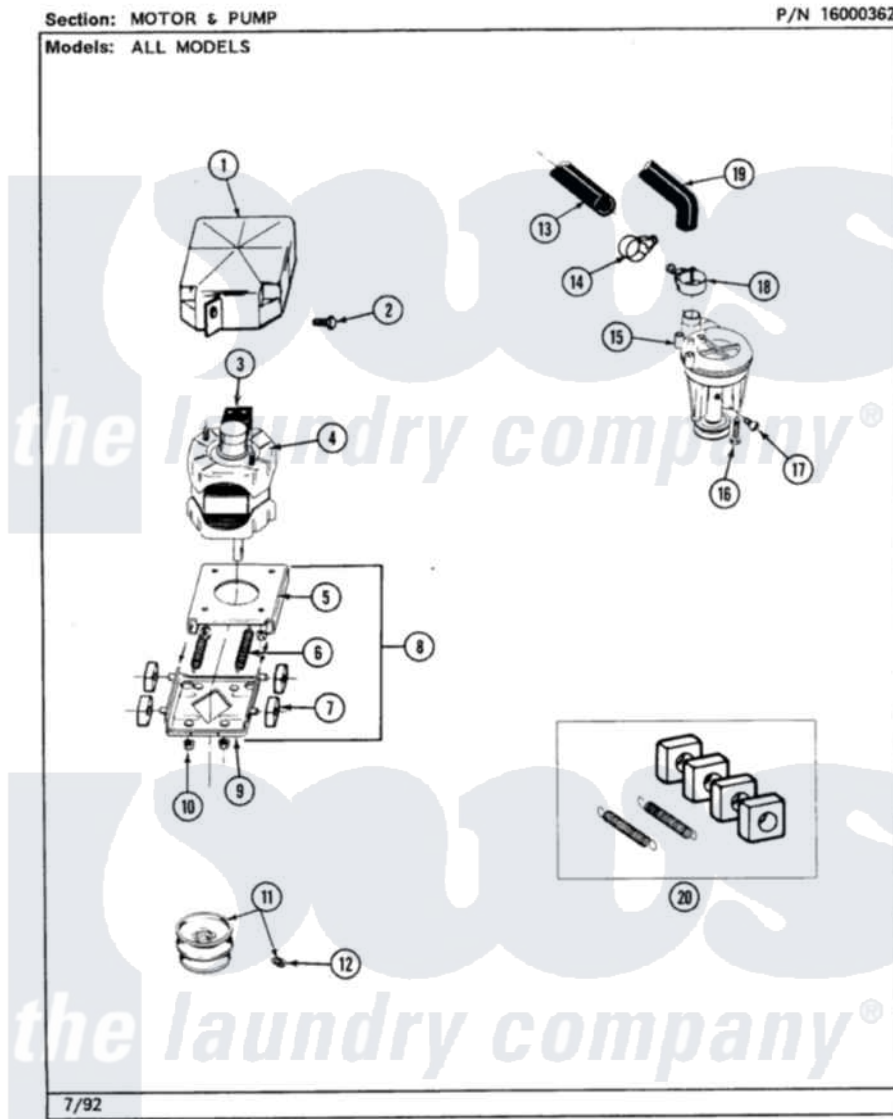

Maytag LSE7800ADE 12 - MOTOR & PUMP (LSE7800ACE,ADE,AE)E)

36

Maytag Residential Maytag LSE7800ADE Stacked Washer and Dryer Parts Parts Diagram 12 - MOTOR & PUMP (LSE7800ACE,ADE,AE)E)

[Click on the part number to view part](#)

Item	Original Part Number	Replaced By	Status	Part Description
1	215098			Shield, Motor
2	213121	3400111		Screw, 12-14 X 5/8
3	205132		Not Available	SWITCH, MOTOR EXTERNAL START No.201664-14,205463-4 & 201800-4
"	206505		Not Available	PROD. No.201664-15, & No.205463-3.
"	205133		Not Available	(PROD. IDNo. 2-1664-8 & 2-5463)
4	201805	12002351		Motor-Drve
5	214956			Motor Mount Assembly
6	202718			Springs, Tension
7	204998	205000		Roller And Spring Kit 4+Spr
8	205000			Roller And Spring Kit 4+Spr
9	205908			Motor Mount Assembly
10	Y311426	3400029		Nut, Adapter Plate
11	200816	6-2008160		Pulley- MO

12	Y053241		Set Screw, Motor Pulley
13	215365	22001448	Hose, Pump
14	200461	285655	Clamp, Hose
15	202203	6-2022030	Pump As Pa
16	211880		Screw, HeX Head No.10 X 1/2 Inc
17	Y015408	22003235	Screw, Bearing Insert
18	202574	3367052	Clamp, Hose
19	213045		Hose, Outer Tub Part Not Used
20	205000		Roller And Spring Kit 4+Spr