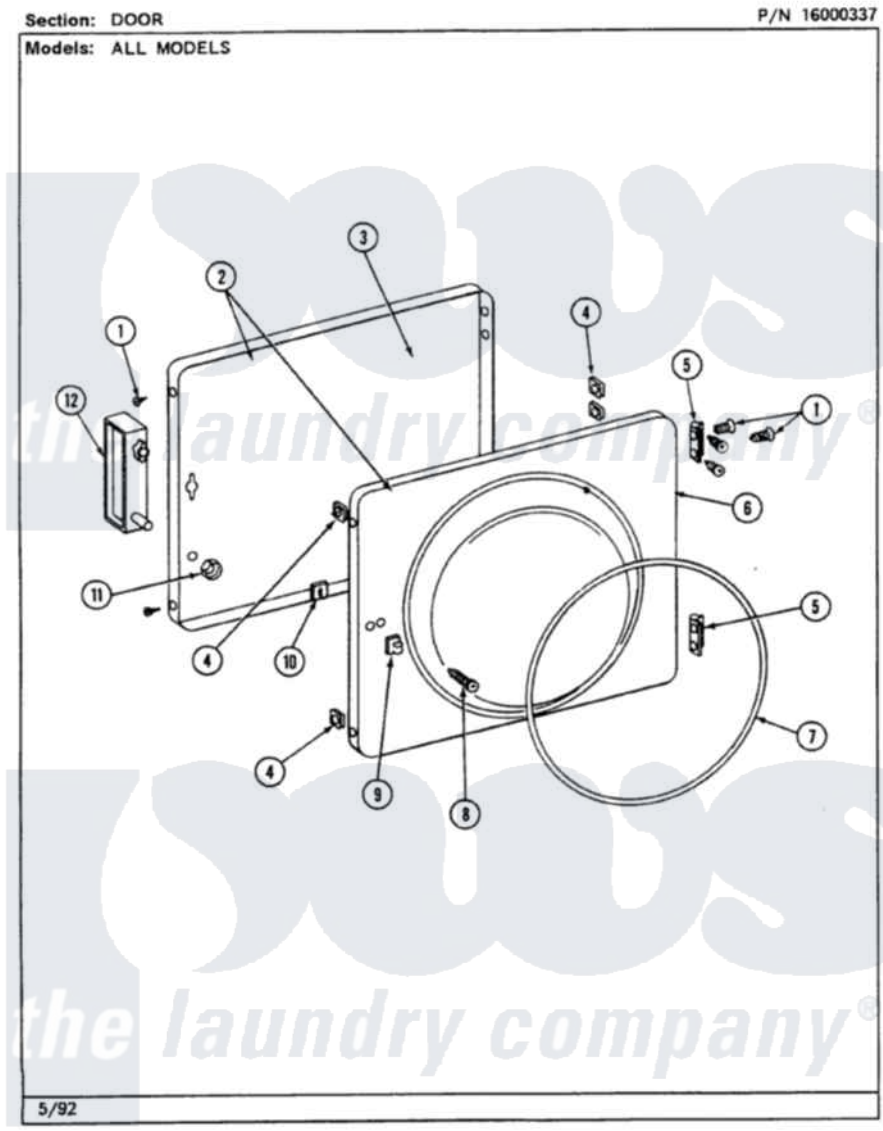

# Maytag LSE7800ADL 07 - DOOR (LSE7800ADW,ADL,ACW,ACL)

Maytag Residential Maytag LSE7800ADL Stacked Washer and Dryer Parts Parts Diagram 07 - DOOR  
(LSE7800ADW,ADL,ACW,ACL)  
[Click on the part number to view part](#)

Item	Original Part Number	Replaced By	Status	Part Description
1	<a href="#">Y314062</a>			Screw, Door Hinge And Panel
2	306669L		Not Available	DOOR, S1000 ALMOND
3	<a href="#">314475L</a>			Panel, Outer Door
4	<a href="#">Y313910</a>			Clip, Door Liner To Outer Panel
5	Y304577	<a href="#">33001230</a>		Hinge, Door
6	Y306667	<a href="#">33001002</a>		Door, Inner
7	<a href="#">314077</a>			Door Seal
8	312960	<a href="#">489355</a>		Screw, 8 X 1/2
9	<a href="#">306436</a>			Door Latch Kit--W
10	<a href="#">Y313911</a>			Door Strike Retainer
11	<a href="#">214872</a>			Palnut, End Cap Note: Nut, Lamp Holder
12	314476		Not Available	HANDLE, DOOR