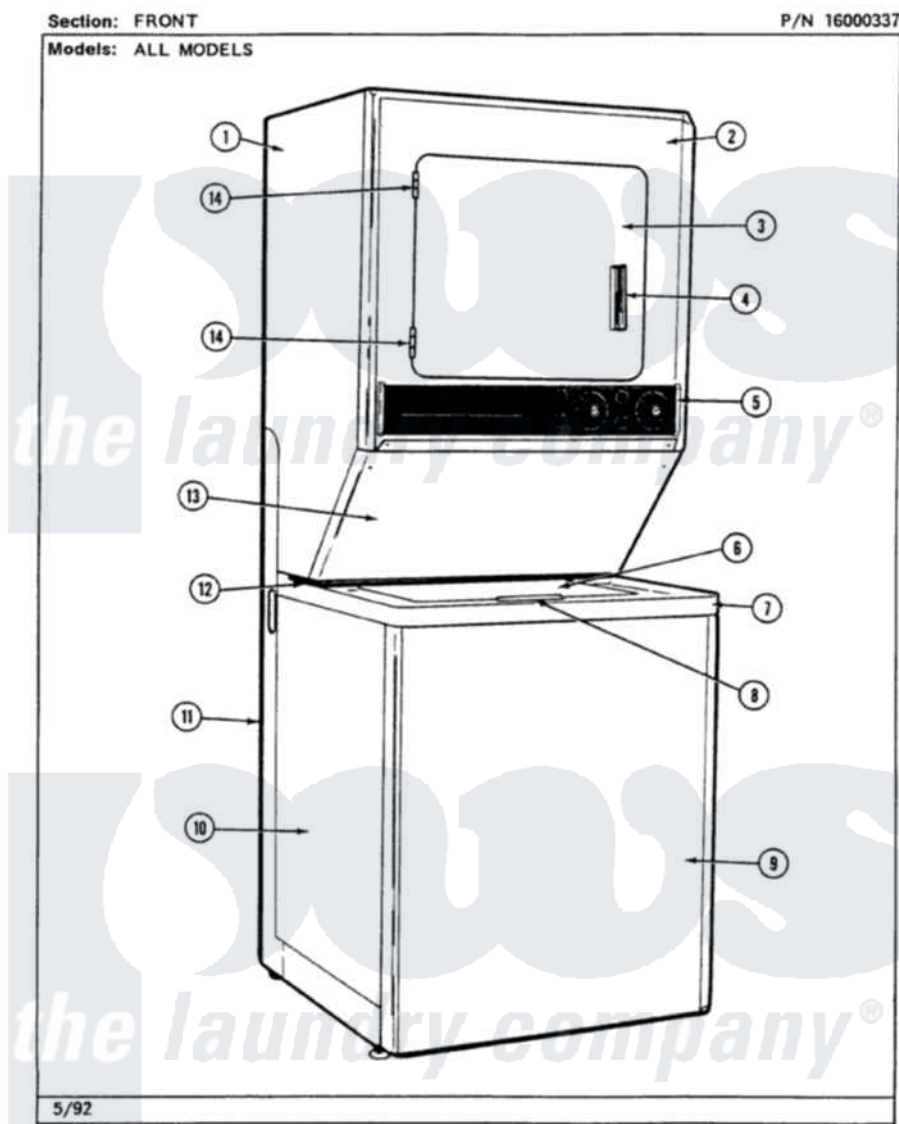

Maytag LSE7800ADL 09 - FRONT (LSE7800ADW,DL,CW,CL)

2

Maytag Residential Maytag LSE7800ADL Stacked Washer and Dryer Parts Parts Diagram 09 - FRONT
(LSE7800ADW,DL,CW,CL)

[Click on the part number to view part](#)

Item	Original Part Number	Replaced By	Status	Part Description
1	308055L		Not Available	CABINET (ALM)
2	315261L		Not Available	FRONT PANEL (ALMOND)
3	314475L			Panel, Outer Door
4	314476		Not Available	HANDLE, DOOR
5	308038		Not Available	CONTROL PANEL
6	215251L			Lid-Almond---NA
7	207579L		Not Available	TOP COVER (ALMOND)
8	206667			Handle With Nuts
9	207205L	22002651		Panel, Front
10	207207L		Not Available	CABINET ALM---NA
11	306110L	33002516		Stand, Dryer
12	215245L		Not Available	BRIDGE FOR TOP COVER ALMOND
13	306072L		Not Available	ACCESS PANEL-ALMOND---NA
14	Y304577	33001230		Hinge, Door