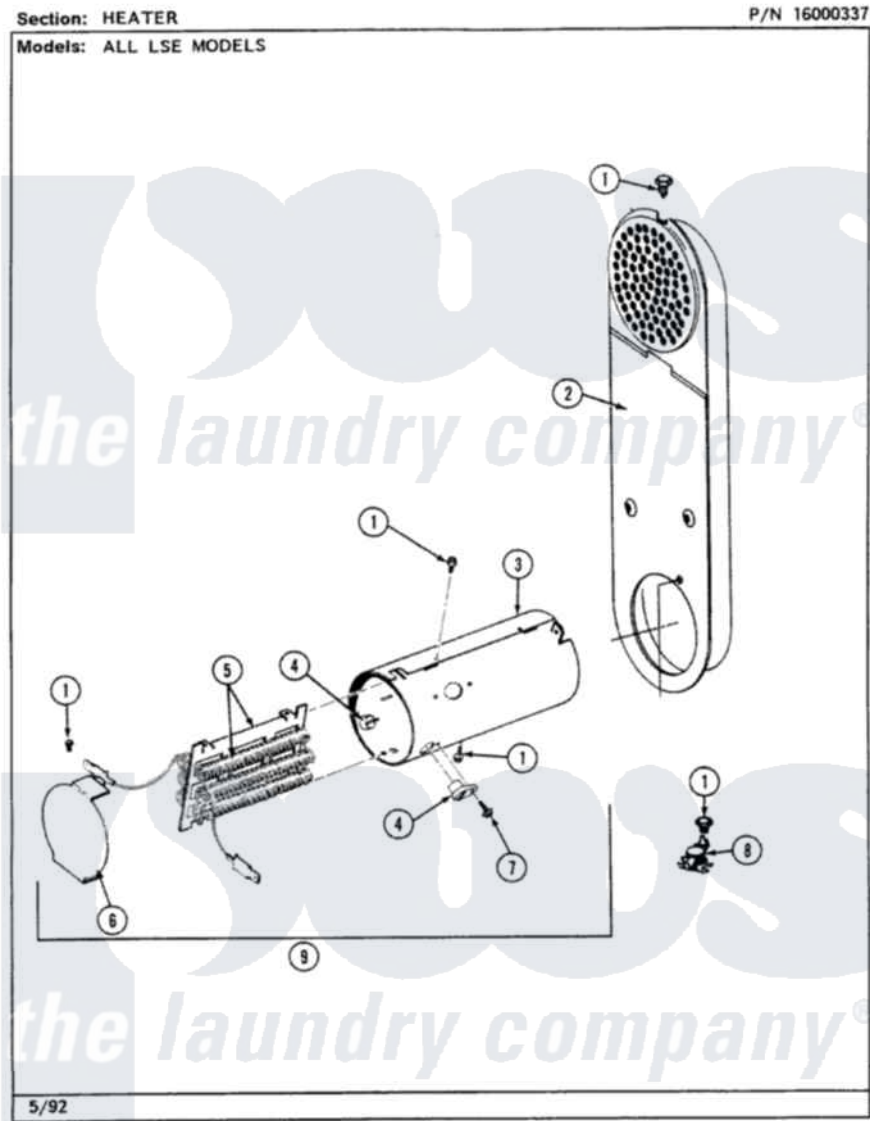

# Maytag LSE7800ADL 10 - HEATER (LSE7800ADW,ADL,ACW,ACL)

18

Maytag Residential Maytag LSE7800ADL Stacked Washer and Dryer Parts Parts Diagram 10 - HEATER  
 (LSE7800ADW,ADL,ACW,ACL)  
 Click on the part number to view part

Item	Original Part Number	Replaced By	Status	Part Description
1	211294	<a href="#">90767</a>		Screw, 8A X 3/8 HeX Washer Head Tapping
2	<a href="#">Y303362</a>			Inlet Duct Assembly - DE
3	<a href="#">314995</a>			Enclosure, Heater
4	<a href="#">314998</a>			Insulator, Terminal
5	Y308256	<a href="#">308617</a>		Heater Sub-Assembly
6	315000	<a href="#">33002682</a>		Screw, Coin Drop Mounting Brk.
"	<a href="#">314504</a>			Radiant Shield
7	314554		Not Available	SCREW
8	<a href="#">308217</a>			Thermostat, Hi-Limit
"	<a href="#">303896</a>			Hi-Limit Thermostat-Canada
9	<a href="#">Y308257</a>			Heater Assembly,
"	308024		Not Available	HEATER ASSY, COMPLETE (CANADA)