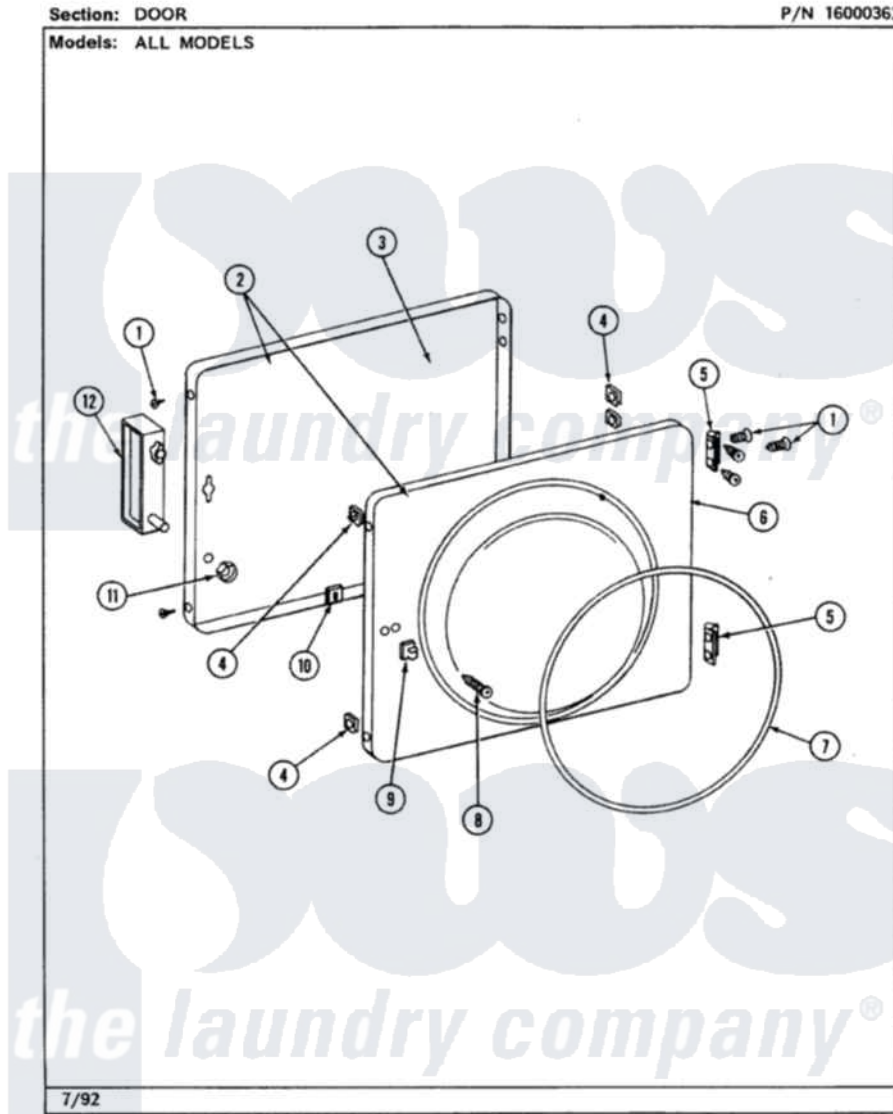

# Maytag LSE7800AEE 07 - DOOR (LSE7800ACE,ADE,AEE)

8

Maytag [Residential Maytag LSE7800AEE Stacked Washer and Dryer Parts](#) Parts Diagram 07 - DOOR  
(LSE7800ACE,ADE,AEE)

[Click on the part number to view part](#)

Item	Original Part Number	Replaced By	Status	Part Description
1	<a href="#">Y314062</a>			Screw, Door Hinge And Panel
2	306669		Not Available	DOOR, S1000
3	<a href="#">314475</a>			Panel, Outer Door
4	<a href="#">Y313910</a>			Clip, Door Liner To Outer Panel
5	Y304577	<a href="#">33001230</a>		Hinge, Door
6	306676		Not Available	INNER DOOR WITH KNOB
7	<a href="#">314077</a>			Door Seal
8	312960	<a href="#">489355</a>		Screw, 8 X 1/2
9	<a href="#">306436</a>			Door Latch Kit--W
10	<a href="#">Y313911</a>			Door Strike Retainer
11	<a href="#">214872</a>			Palnut, End Cap Note: Nut, Lamp Holder
12	315425		Not Available	HANDLE, DOOR