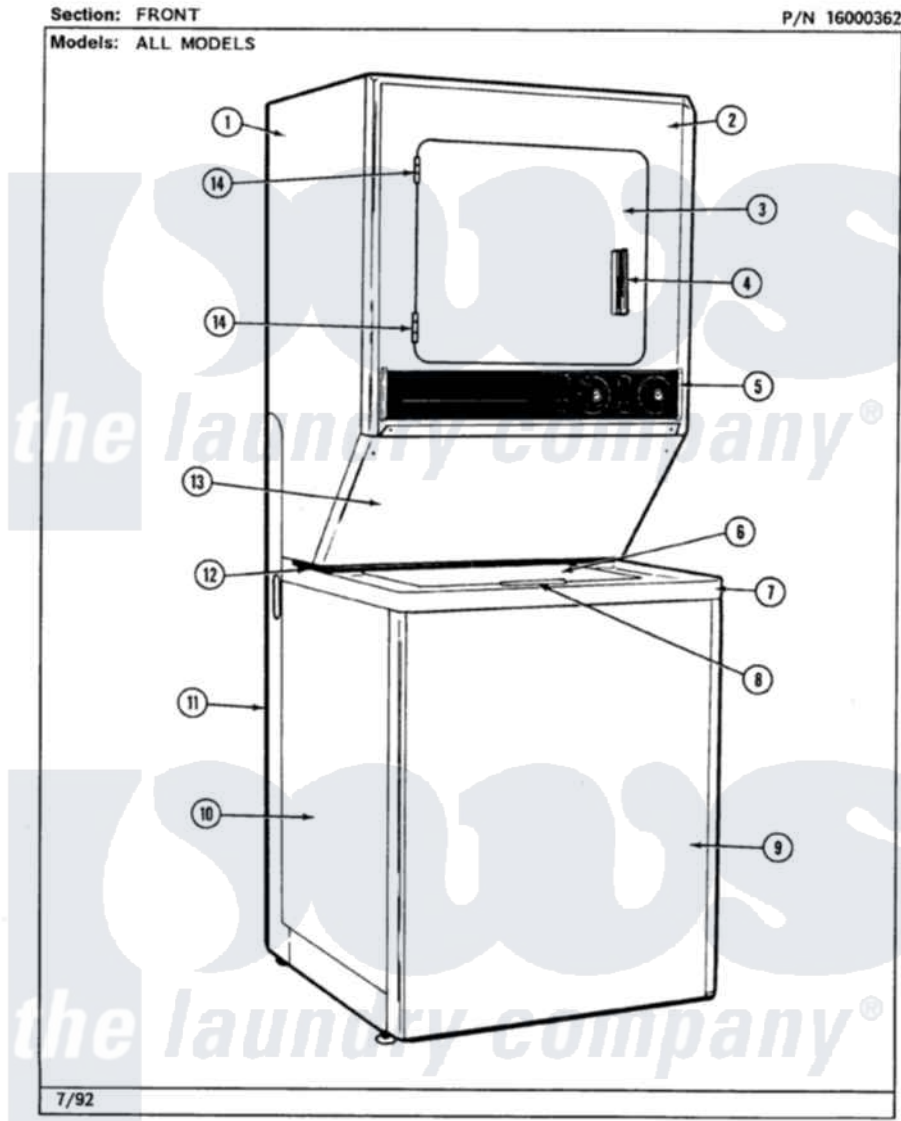

Maytag LSE7800AEE 09 - FRONT (LSE7800ACE,ADE,AEE)

Maytag Residential Maytag LSE7800AEE Stacked Washer and Dryer Parts Parts Diagram 09 - FRONT (LSE7800ACE,ADE,AEE)

[Click on the part number to view part](#)

Item	Original Part Number	Replaced By	Status	Part Description
1	308055			Cabinet
2	315261		Not Available	FRONT PANEL (WHITE)
3	314475			Panel, Outer Door
4	315425		Not Available	HANDLE, DOOR
5	308454	3149401		Switch-Inf
6	215251		Not Available	LID-WHITE
7	207579		Not Available	TOP COVER (WHITE)
8	216058		Not Available	HANDLE FOR LID
9	207205			Panel, Front
10	207207		Not Available	CABINET WHT
11	Y306110			Stand, Dryer
12	215245		Not Available	BRIDGE FOR TOP COVER NA
13	306072		Not Available	ACCESS PANEL-WHITE
14	Y304577	33001230		Hinge, Door