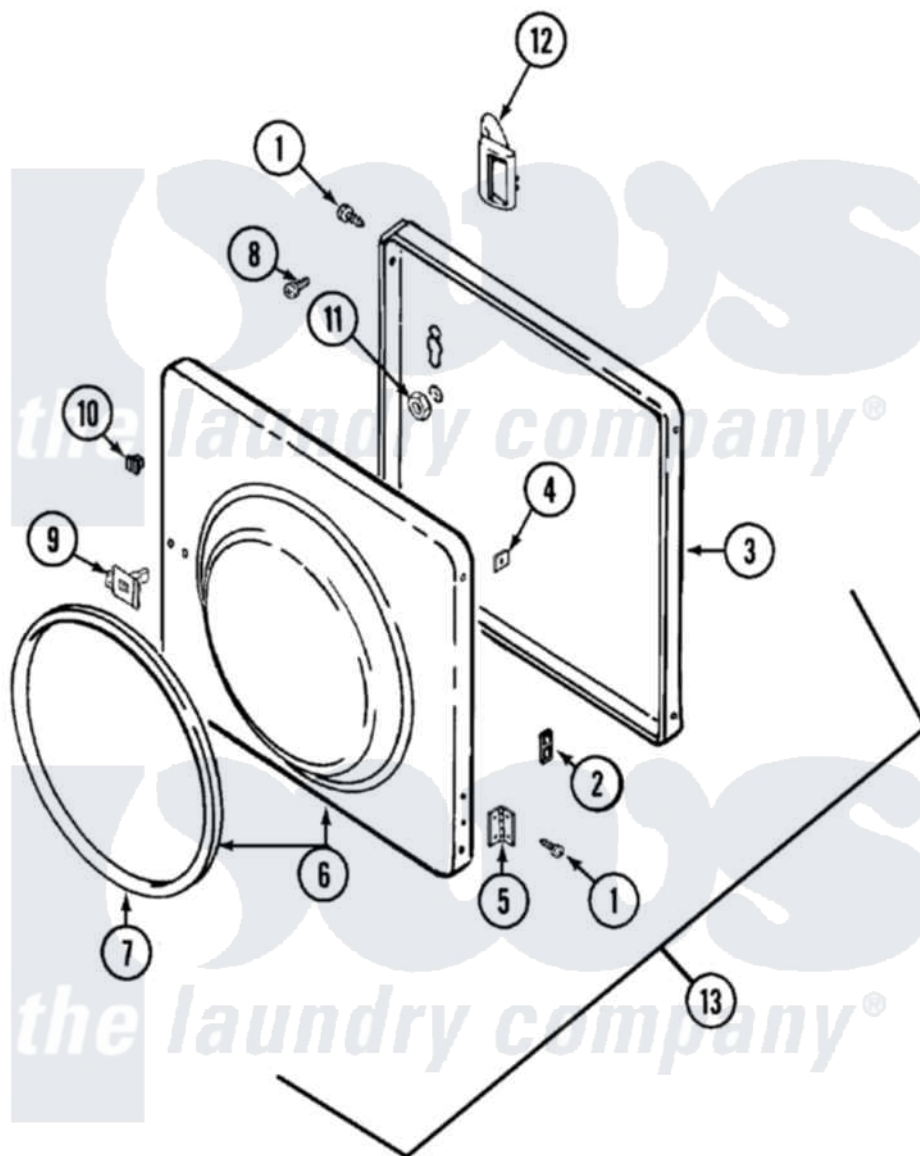

# Maytag LSE7804ACE 05 - DOOR

Maytag [Residential Maytag LSE7804ACE Stacked Washer and Dryer Parts](#) Parts Diagram 05 - DOOR  
 Click on the part number to view part

Item	Original Part Number	Replaced By	Status	Part Description
1	<a href="#">Y314062</a>			Screw, Door Hinge And Panel
2	<a href="#">33001222</a>			Speednut, Twin
"	33001221	<a href="#">22001817</a>		Sheet, Sound Damper
"	<a href="#">Y313907</a>			Fastener, Twin
3	<a href="#">314475</a>			Panel, Outer Door
4	<a href="#">Y313910</a>			Clip, Door Liner To Outer Panel
5	<a href="#">33001230</a>			Hinge, Door
6	<a href="#">33001002</a>			Door, Inner
7	<a href="#">33001005</a>			Seal, Door
8	312960	<a href="#">489355</a>		Screw, 8 X 1/2
9	Y304578	<a href="#">LA-1003</a>		Door Catch Kit
10	<a href="#">Y313911</a>			Door Strike Retainer
11	<a href="#">214872</a>			Palnut, End Cap Note: Nut, Lamp Holder
12	315425		Not Available	HANDLE, DOOR
13	<a href="#">33001111</a>			Door, Complete