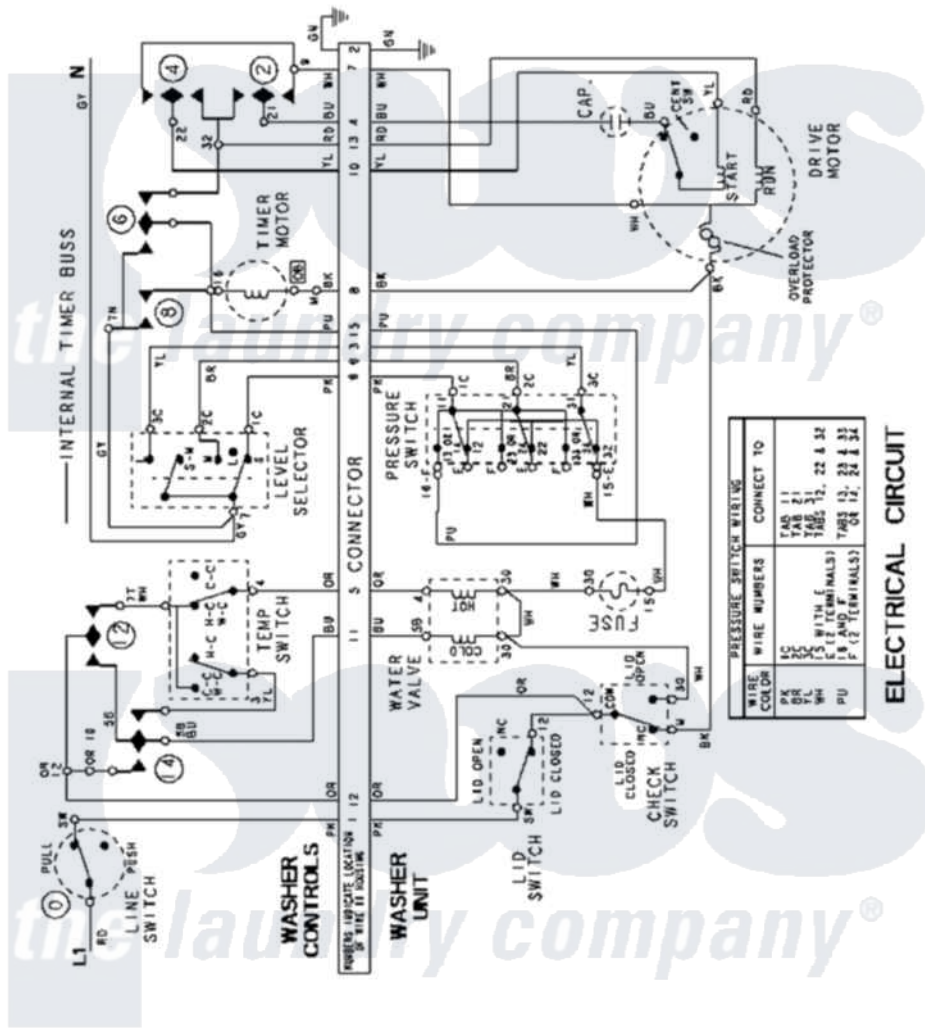

Maytag LSE7804ACE 16 - WIRING INFORMATION

Maytag Residential Maytag LSE7804ACE Stacked Washer and Dryer Parts Parts Diagram 16 - WIRING INFORMATION

[Click on the part number to view part](#)

Item	Original Part Number	Replaced By	Status	Part Description
NI	15003237		Not Available	WIRING INFORMATION