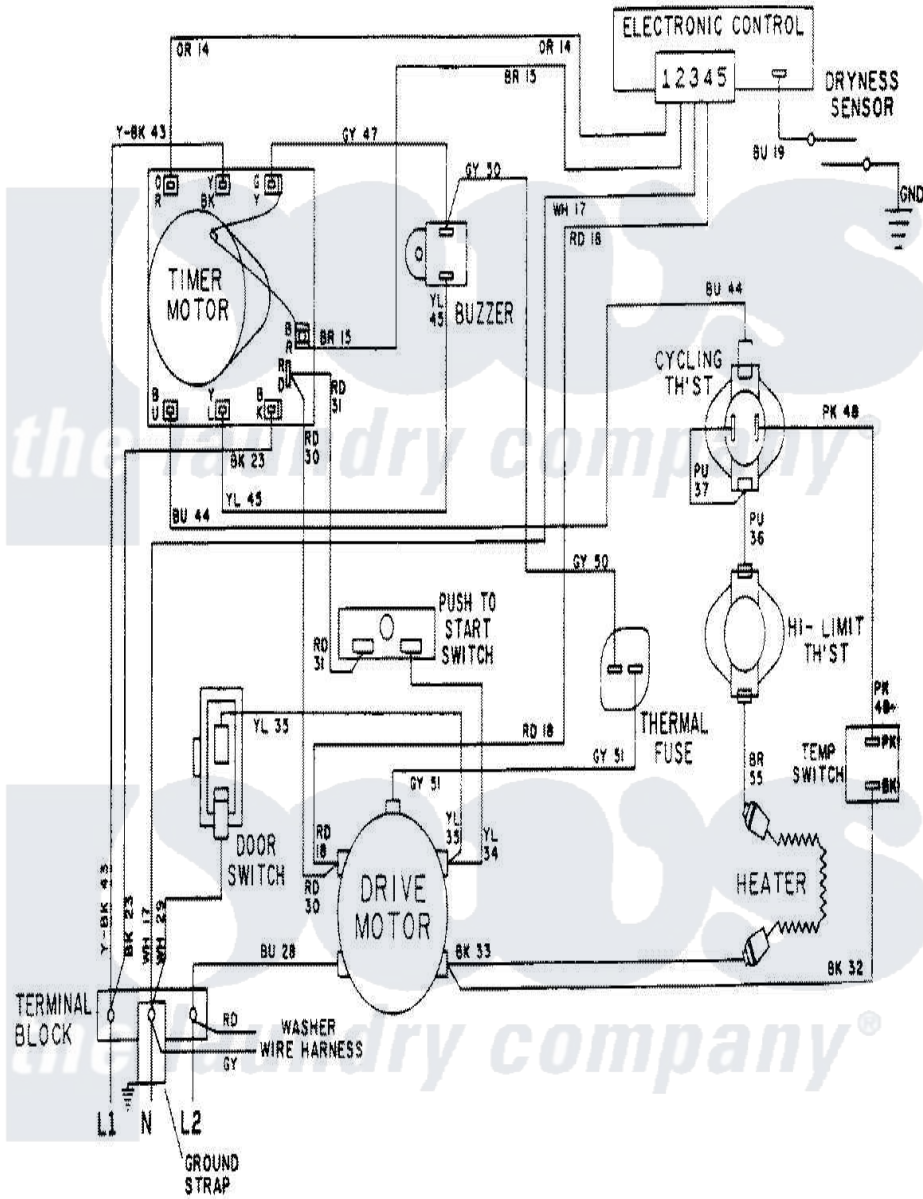

Maytag LSE7804ACE 17 - WIRING INFORMATION-DRYER

Maytag [Residential Maytag LSE7804ACE Stacked Washer and Dryer Parts](#) Parts Diagram 17 - WIRING INFORMATION-DRYER
 Click on the part number to view part

Item	Original Part Number	Replaced By	Status	Part Description
NI	15001173		Not Available	WIRING INFORMATION
"	15001080		Not Available	WIRING INFORMATION