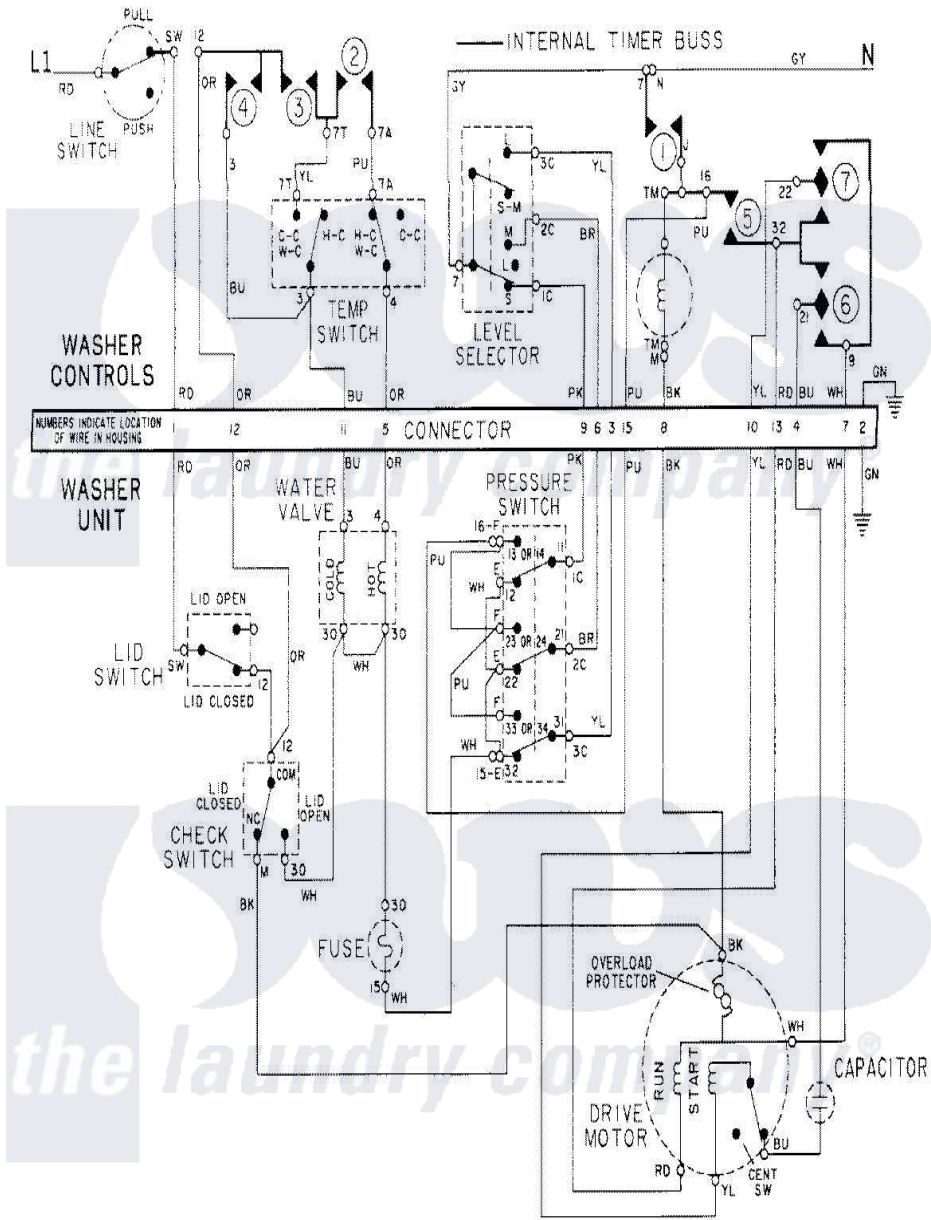

Maytag LSE7804ACE 18 - WIRING INFORMATION-WASHER

Maytag Residential Maytag LSE7804ACE Stacked Washer and Dryer Parts Parts Diagram 18 - WIRING INFORMATION-WASHER

[Click on the part number to view part](#)

Item	Original Part Number	Replaced By	Status	Part Description
NI	15001266		Not Available	WIRING INFORMATION