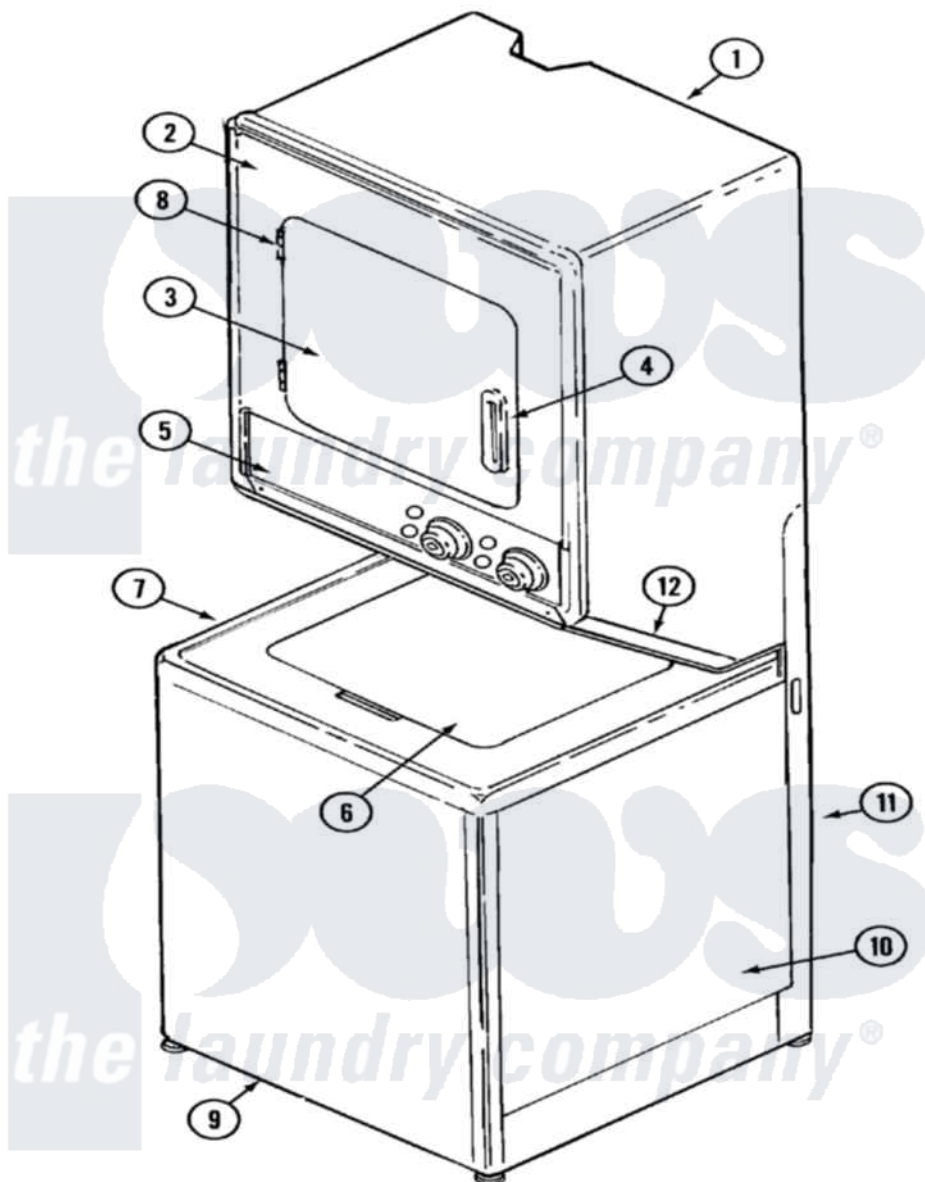

Maytag LSE7804ACM 06 - FRONT (LSE7804ACM & ADM)

Maytag Residential Maytag LSE7804ACM Stacked Washer and Dryer Parts Parts Diagram 06 - FRONT (LSE7804ACM & ADM)

Click on the part number to view part

Item	Original Part Number	Replaced By	Status	Part Description
1	308055L		Not Available	CABINET (ALM)
2	33001486	98008544		Screw
"	33001190	33002366		Panel- FRO
3	314475L			Panel, Outer Door
4	33001476	33002344		Handle, Door
5	33001477		Not Available	PANEL, CONTROL (ALM)
6	22001081		Not Available	LID (ALM)---NA
7	22001063	22002646		Cover, Top
8	33001230			Hinge, Door
9	207205L	22002651		Panel, Front
10	22001067		Not Available	CABINET (ALM)
12	33001051	33002365		Panel- Acc
13	33001289			Manual, Use And Care
"	16002032			Manual, Service-No Refund
"	16000327		Not Available	GUIDE, QUICK REF. - MAYTAG