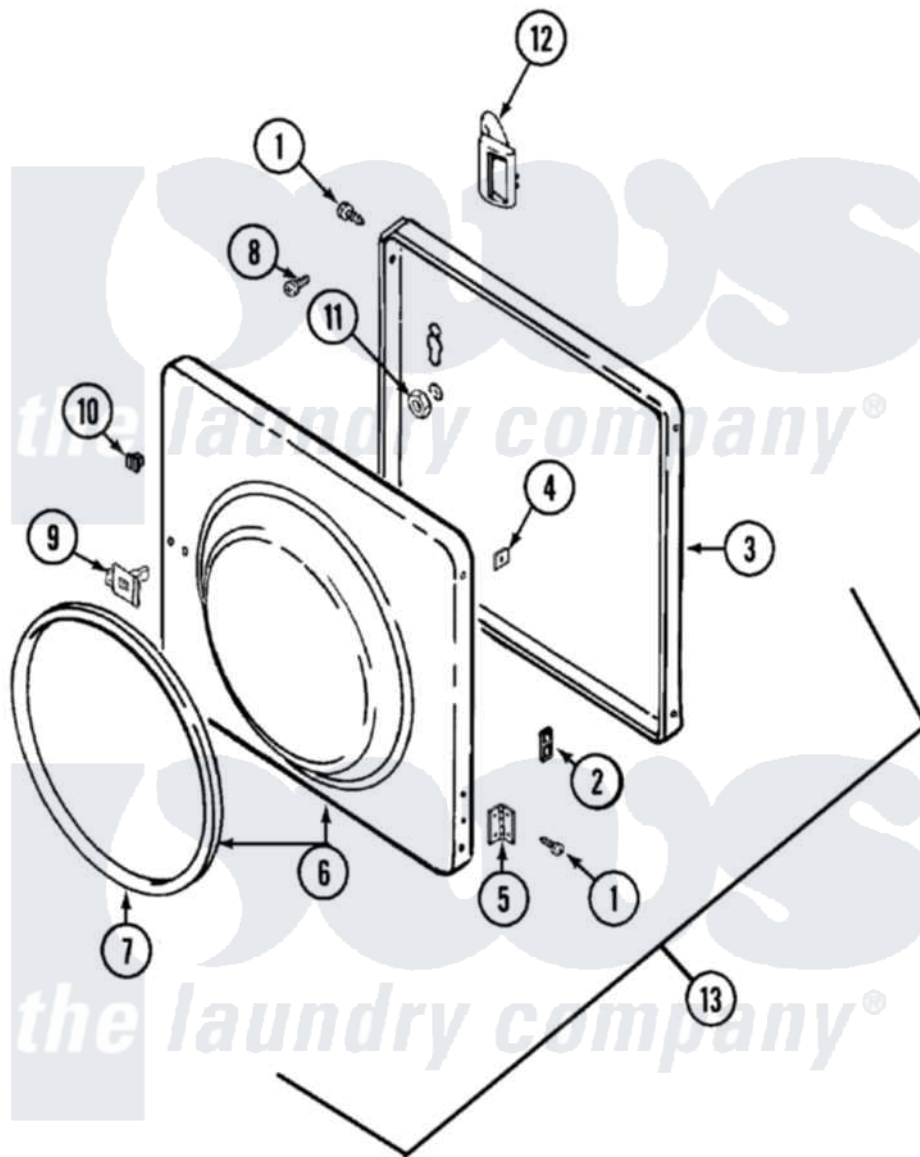

Maytag LSE7804ADE 05 - DOOR

Maytag Residential Maytag LSE7804ADE Stacked Washer and Dryer Parts Parts Diagram 05 - DOOR
 Click on the part number to view part

Item	Original Part Number	Replaced By	Status	Part Description
1	Y314062			Screw, Door Hinge And Panel
2	33001222			Speednut, Twin
"	33001221	22001817		Sheet, Sound Damper
"	Y313907			Fastener, Twin
3	314475			Panel, Outer Door
4	Y313910			Clip, Door Liner To Outer Panel
5	33001230			Hinge, Door
6	33001002			Door, Inner
7	33001005			Seal, Door
8	312960	489355		Screw, 8 X 1/2
9	Y304578	LA-1003		Door Catch Kit
10	Y313911			Door Strike Retainer
11	214872			Palnut, End Cap Note: Nut, Lamp Holder
12	315425		Not Available	HANDLE, DOOR
13	33001111			Door, Complete