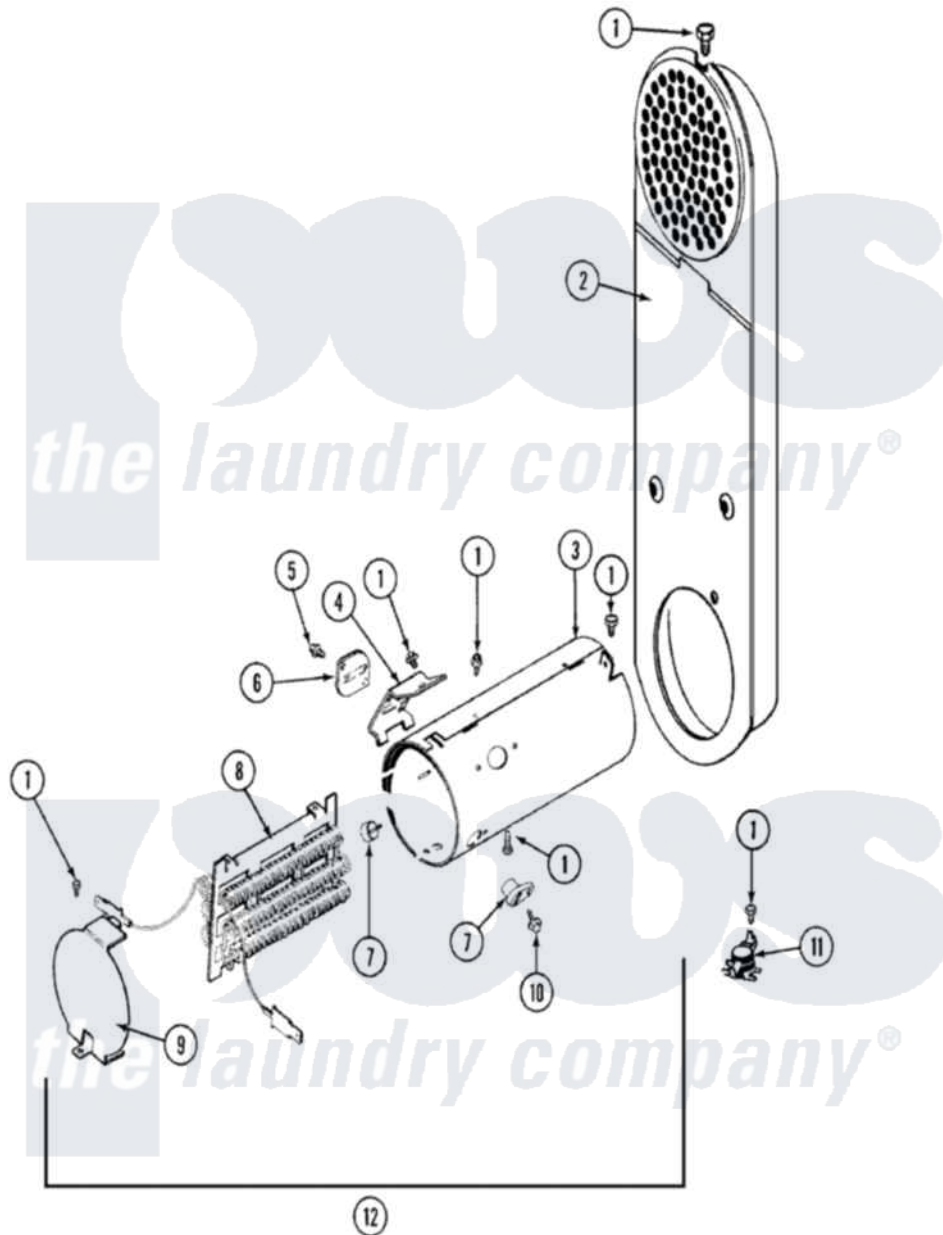

Maytag LSE7804ADE 09 - HEATER

Maytag [Residential Maytag LSE7804ADE Stacked Washer and Dryer Parts](#) Parts Diagram 09 - HEATER
 Click on the part number to view part

Item	Original Part Number	Replaced By	Status	Part Description
1	211294	90767		Screw, 8A X 3/8 HeX Washer Head Tapping
2	Y303362			Inlet Duct Assembly - DE
3	314995			Enclosure, Heater
4	315346			Bracket, Thermal Fuse
5	314848	W10116760		Screw
6	307473			Fuse, Thermal
7	314998			Insulator, Terminal
8	308617			Heater Sub-Assembly
9	315000	33002682		Screw, Coin Drop Mounting Brk.
10	314554		Not Available	SCREW
11	308217			Thermostat, Hi-Limit
"	303396			Thermostat, Hi-Limit
12	33001401			Heater Assembly
"	Y308257			Heater Assembly,
13	308501		Not Available	CONVERSION KIT(240V TO