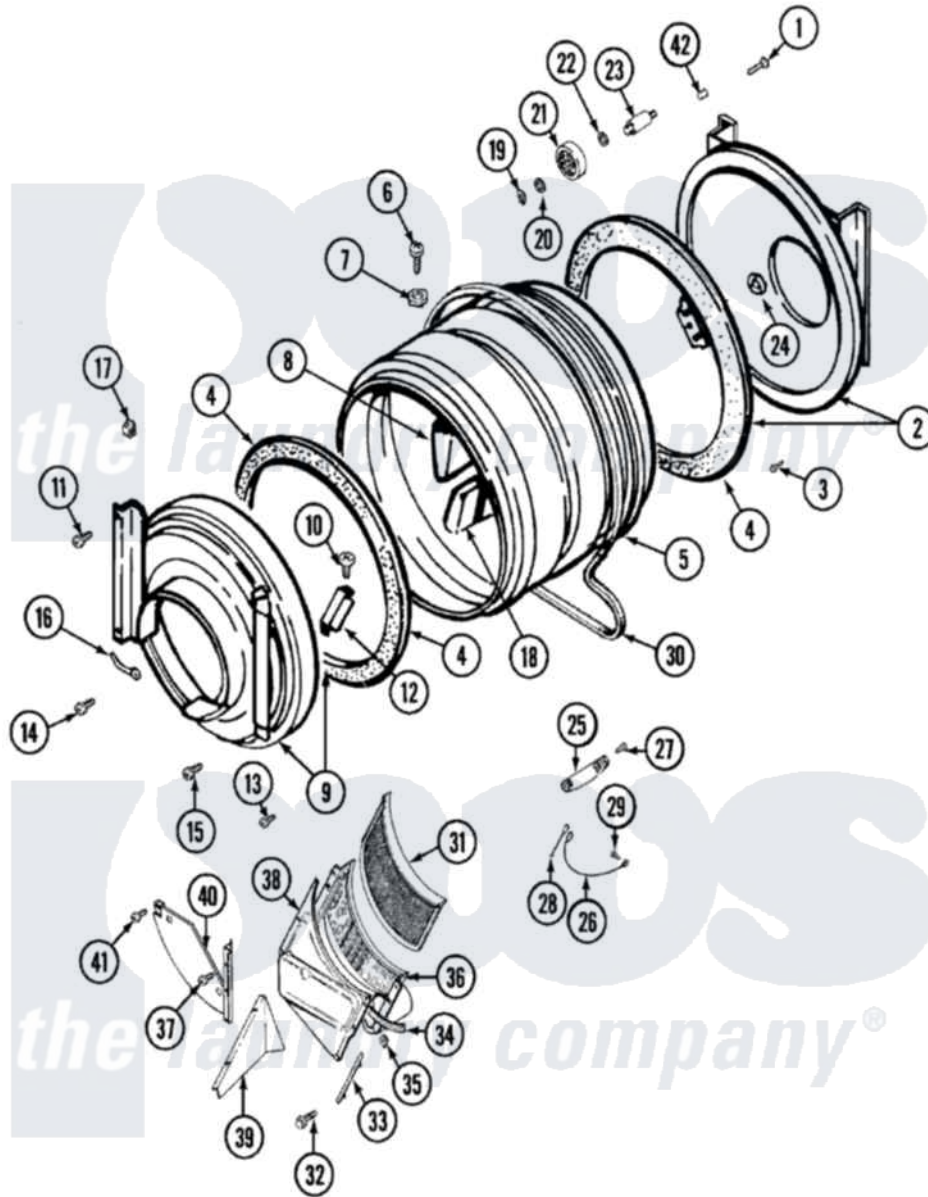

# Maytag LSE7804ADE 15 - TUMBLER

Maytag Residential Maytag LSE7804ADE Stacked Washer and Dryer Parts Parts Diagram 15 - TUMBLER  
 Click on the part number to view part

| Item | Original Part Number     | Replaced By              | Status | Part Description                        |
|------|--------------------------|--------------------------|--------|---|
| 1    | Y310632                  | <a href="#">1163839</a>  |        | Screw                                   |
| 2    | <a href="#">33001106</a> |                          |        | Back, Tumbler                           |
| 3    | 211294                   | <a href="#">90767</a>    |        | Screw, 8A X 3/8 HeX Washer Head Tapping |
| 4    | <a href="#">314820</a>   |                          |        | Seal, Tumbler                           |
| 5    | <a href="#">33001177</a> |                          |        | Tumbler                                 |
| 6    | <a href="#">Y310759</a>  |                          |        | Screw, Tumbler Baffles                  |
| 7    | <a href="#">314158</a>   |                          |        | Washer, Baffle To Tumbler               |
| 8    | <a href="#">33001014</a> |                          |        | Baffle                                  |
| 9    | <a href="#">33001107</a> |                          |        | Front, Tumbler                          |
| 10   | <a href="#">210720</a>   |                          |        | Rivet, Bearing To Tumbler Frnt          |
| 11   | <a href="#">Y313561</a>  |                          |        | Screw---NA                              |
| 12   | <a href="#">306508</a>   |                          |        | Tumbler Bearing Kit ---W                |
| 13   | Y314110                  | <a href="#">33002917</a> |        | Screw, No.10-16                         |
| 14   | 910343                   | <a href="#">488234</a>   |        | Screw 8-32 X 1/4                        |
| 15   | Y310632                  | <a href="#">1163839</a>  |        | Screw                                   |
| 16   | <a href="#">901220</a>   |                          |        | Ground Wire                             |