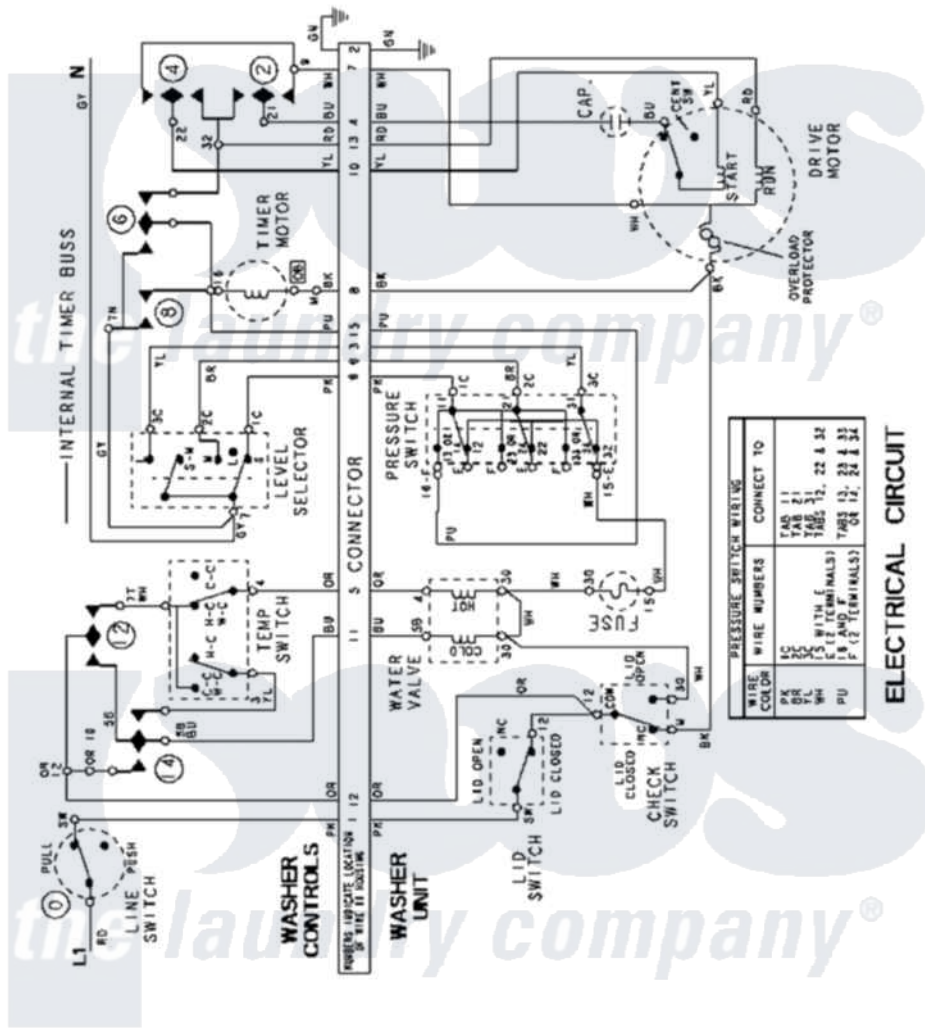

Maytag LSE7804ADE 16 - WIRING INFORMATION

Maytag Residential Maytag LSE7804ADE Stacked Washer and Dryer Parts Parts Diagram 16 - WIRING INFORMATION

Click on the part number to view part

Item	Original Part Number	Replaced By	Status	Part Description
NI	15003237		Not Available	WIRING INFORMATION