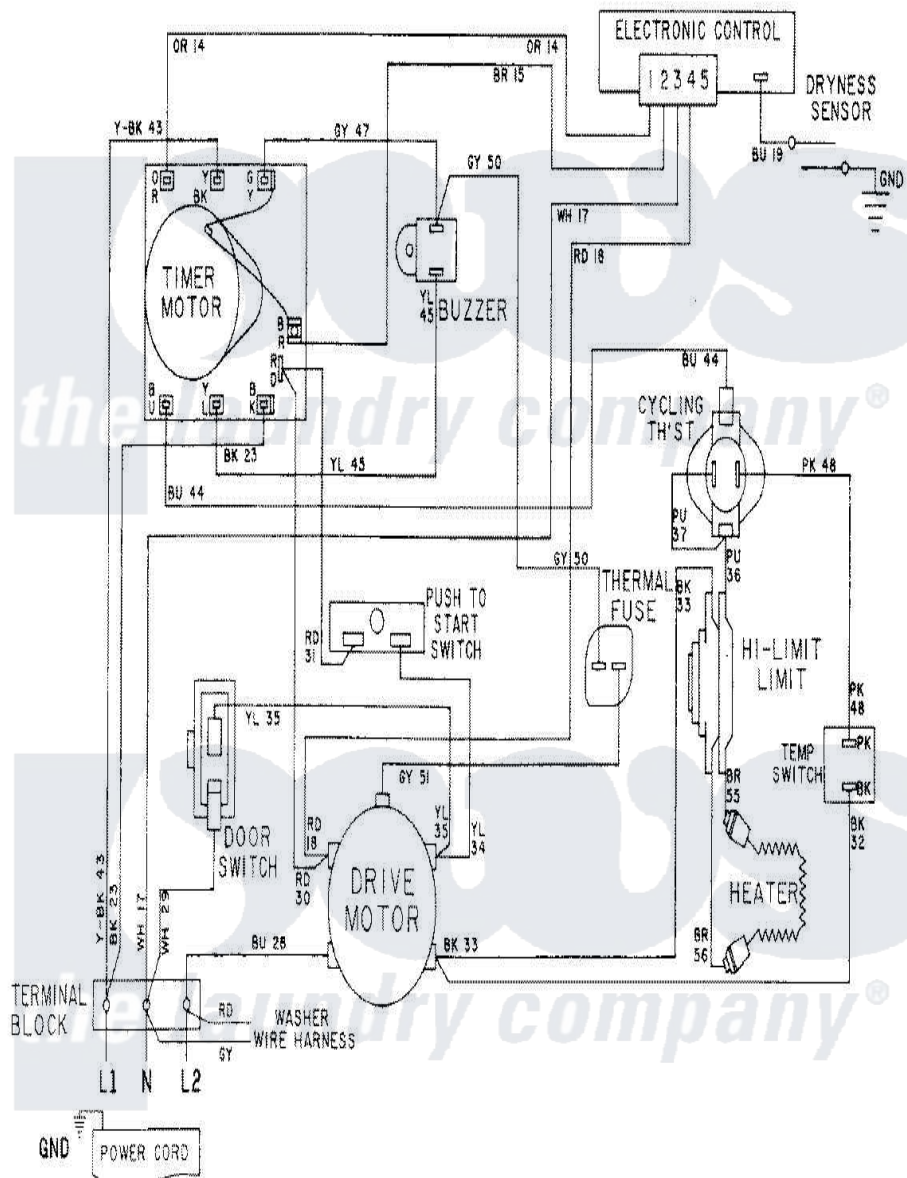

Maytag LSE7804ADE 17 - WIRING INFORMATION-DRYER-CANADA

Maytag Residential Maytag LSE7804ADE Stacked Washer and Dryer Parts Parts Diagram 17 - WIRING INFORMATION-DRYER-CANADA
 Click on the part number to view part

Item	Original Part Number	Replaced By	Status	Part Description
NI	15001269		Not Available	WIRING INFORMATION