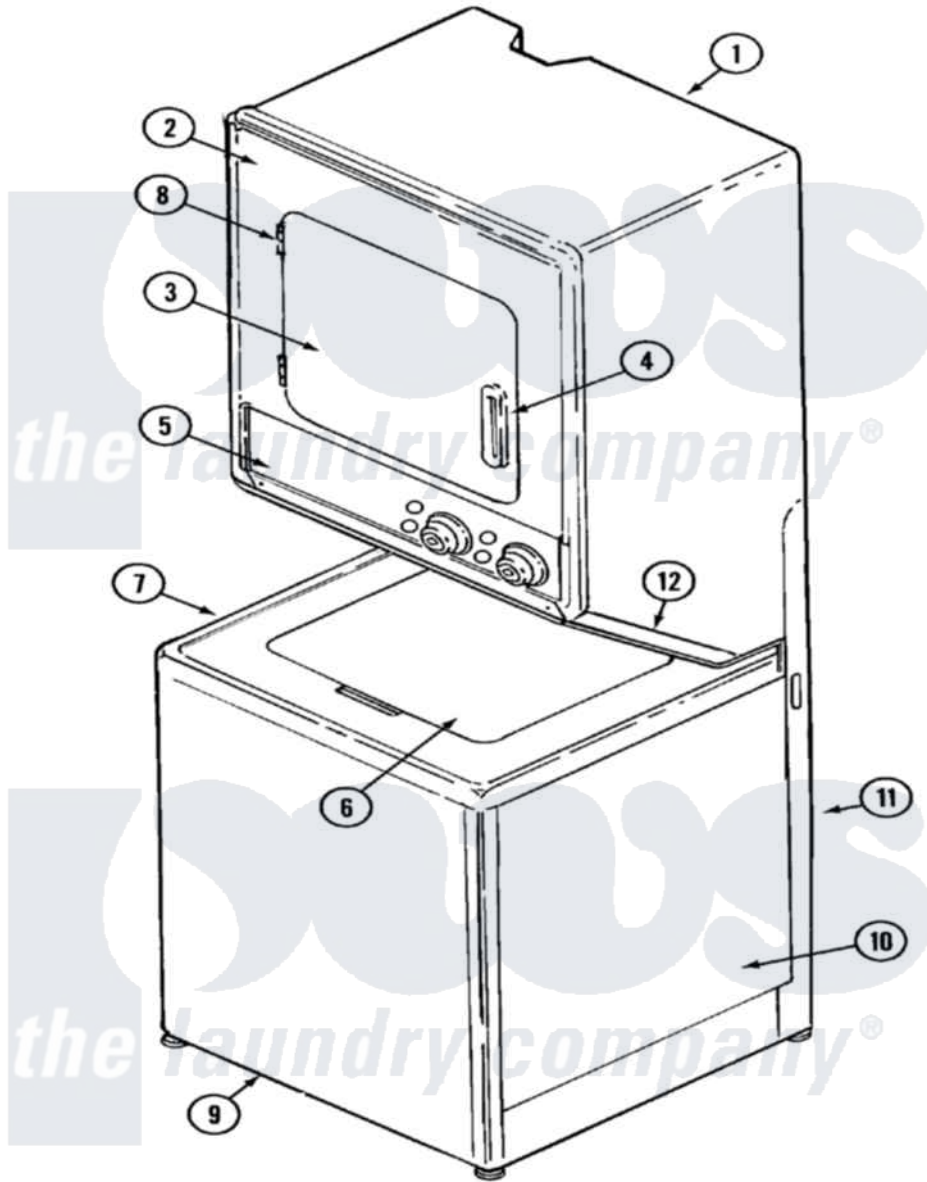

Maytag LSE7804ADM 06 - FRONT (LSE7804ACM & ADM)

Maytag Residential Maytag LSE7804ADM Stacked Washer and Dryer Parts Parts Diagram 06 - FRONT (LSE7804ACM & ADM)

Click on the part number to view part

Item	Original Part Number	Replaced By	Status	Part Description
1	308055L		Not Available	CABINET (ALM)
2	33001486	98008544		Screw
"	33001190	33002366		Panel- FRO
3	314475L			Panel, Outer Door
4	33001476	33002344		Handle, Door
5	33001477		Not Available	PANEL, CONTROL (ALM)
6	22001369		Not Available	LID W/LEGEND (CANADA-ALM)--NA
7	22001063	22002646		Cover, Top
8	33001230			Hinge, Door
9	207205L	22002651		Panel, Front
10	22001067		Not Available	CABINET (ALM)
12	33001051	33002365		Panel- Acc
13	33001289			Manual, Use And Care
"	33001307		Not Available	MANUAL, USE & CARE (FRENCH)