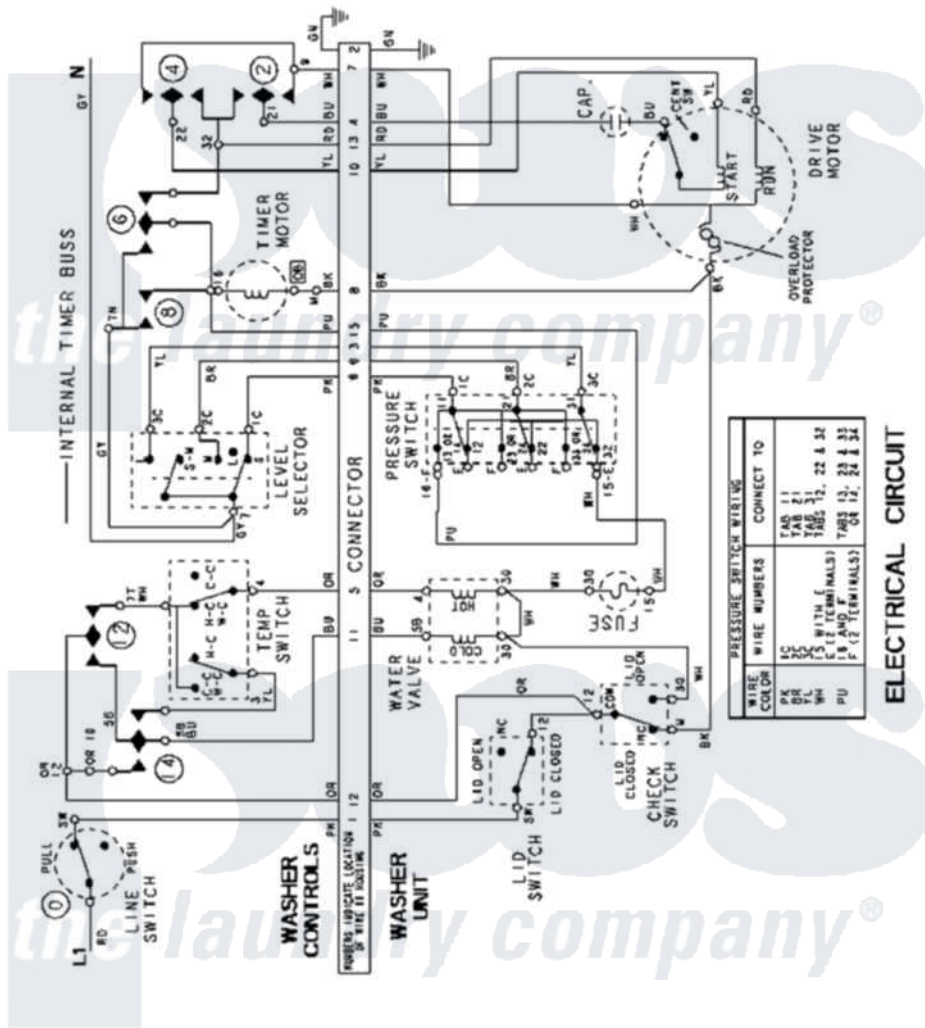

Maytag LSE7804ADM 14 - WIRING INFORMATION

Maytag Residential Maytag LSE7804ADM Stacked Washer and Dryer Parts Parts Diagram 14 - WIRING INFORMATION

Click on the part number to view part

Item	Original Part Number	Replaced By	Status	Part Description
NI	15003237		Not Available	WIRING INFORMATION