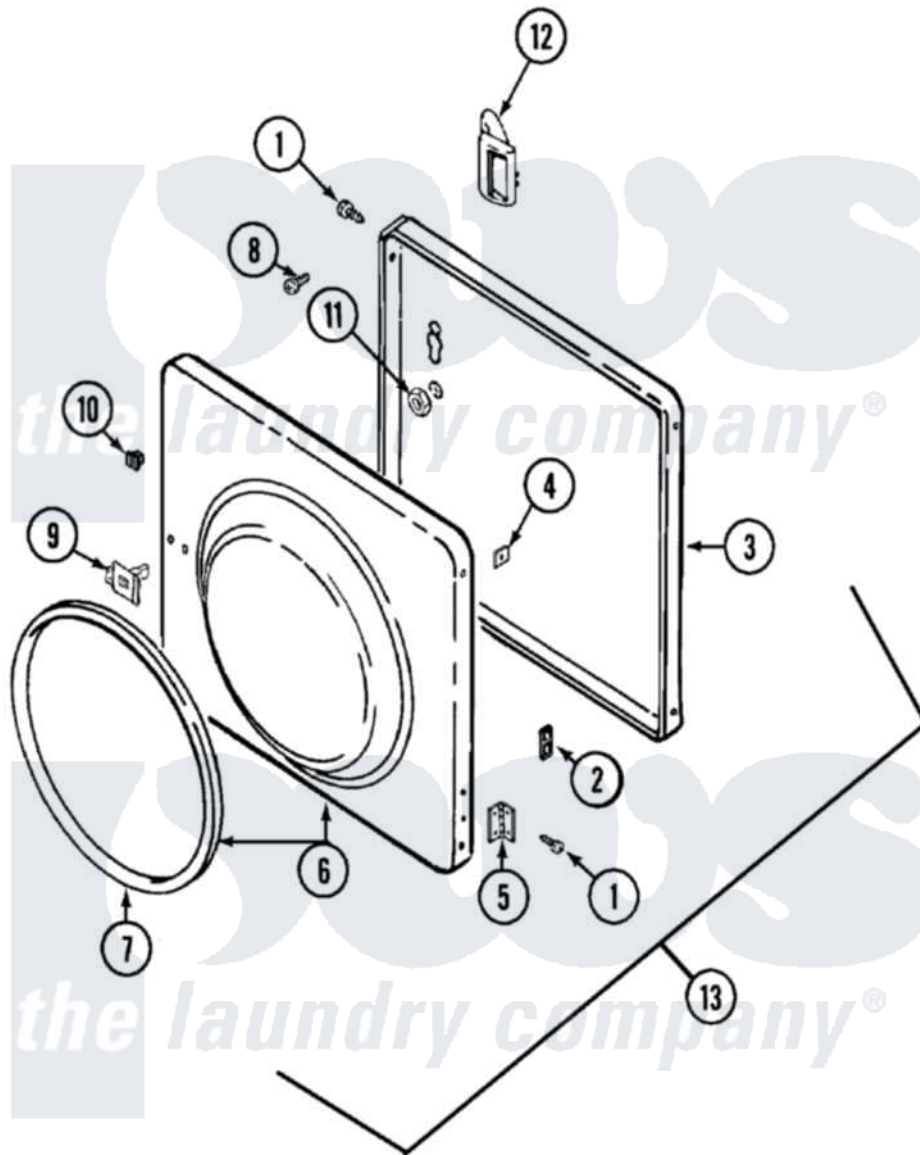

# Maytag LSE7804AEE 05 - DOOR

Maytag [Residential Maytag LSE7804AEE Stacked Washer and Dryer Parts](#) Parts Diagram 05 - DOOR  
 Click on the part number to view part

Item	Original Part Number	Replaced By	Status	Part Description
1	<a href="#">Y314062</a>			Screw, Door Hinge And Panel
2	<a href="#">33001222</a>			Speednut, Twin
"	33001221	<a href="#">22001817</a>		Sheet, Sound Damper
"	<a href="#">Y313907</a>			Fastener, Twin
3	<a href="#">314475</a>			Panel, Outer Door
4	<a href="#">Y313910</a>			Clip, Door Liner To Outer Panel
5	<a href="#">33001230</a>			Hinge, Door
6	<a href="#">33001002</a>			Door, Inner
7	<a href="#">33001005</a>			Seal, Door
8	312960	<a href="#">489355</a>		Screw, 8 X 1/2
9	Y304578	<a href="#">LA-1003</a>		Door Catch Kit
10	<a href="#">Y313911</a>			Door Strike Retainer
11	<a href="#">214872</a>			Palnut, End Cap Note: Nut, Lamp Holder
12	315425		Not Available	HANDLE, DOOR
13	<a href="#">33001111</a>			Door, Complete