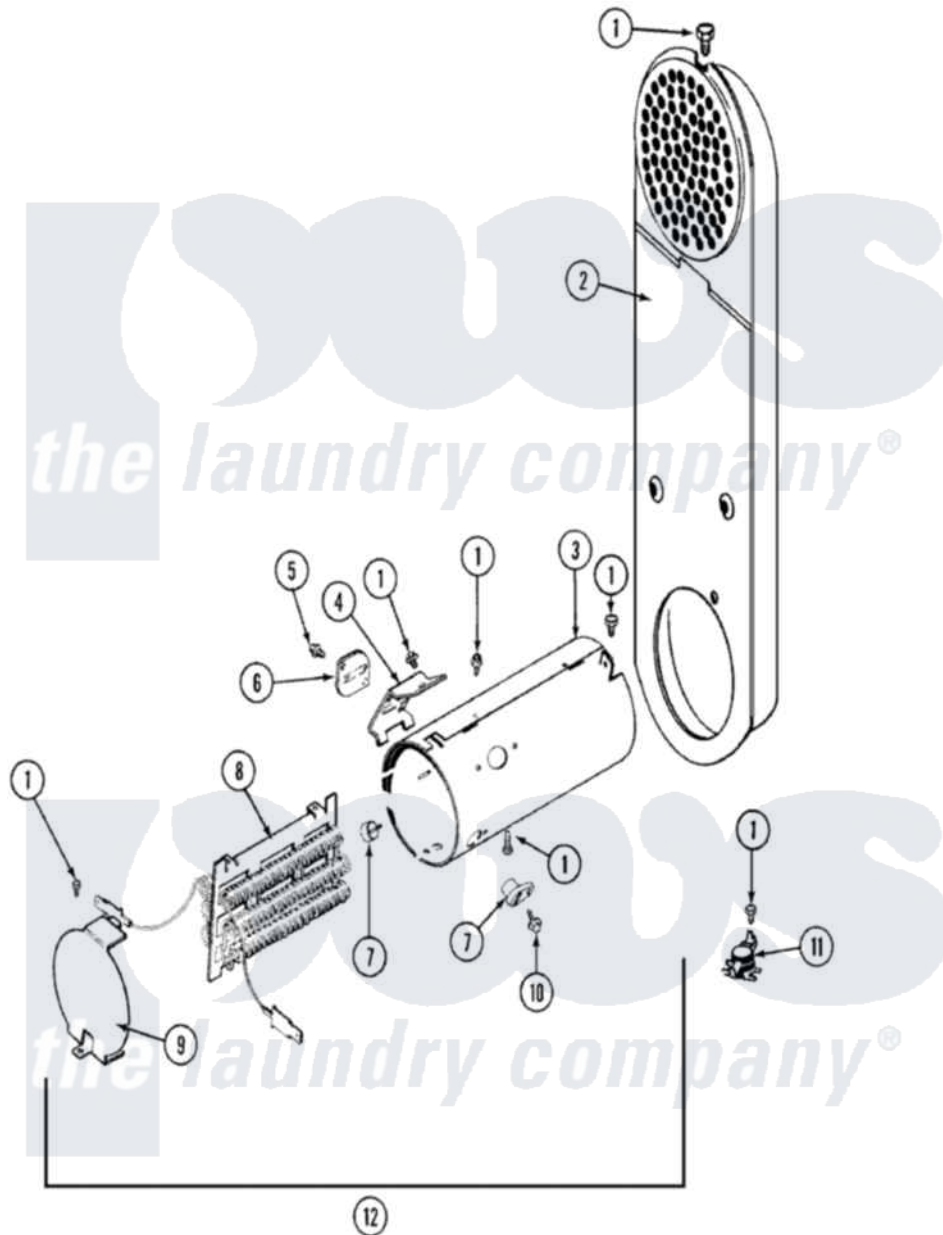

Maytag LSE7804AEE 09 - HEATER

Maytag [Residential Maytag LSE7804AEE Stacked Washer and Dryer Parts](#) Parts Diagram 09 - HEATER
 Click on the part number to view part

Item	Original Part Number	Replaced By	Status	Part Description
1	211294	90767		Screw, 8A X 3/8 HeX Washer Head Tapping
2	Y303362			Inlet Duct Assembly - DE
3	314995			Enclosure, Heater
4	315346			Bracket, Thermal Fuse
5	314848	W10116760		Screw
6	307473			Fuse, Thermal
7	314998			Insulator, Terminal
8	308616		Not Available	HEATER SUB-ASSEMBLY (208V)
9	315000	33002682		Screw, Coin Drop Mounting Brk.
10	314554		Not Available	SCREW
11	303396			Thermostat, Hi-Limit
12	33001399		Not Available	HEATER ASSY. (208V)
"	307182			Heater Assembly