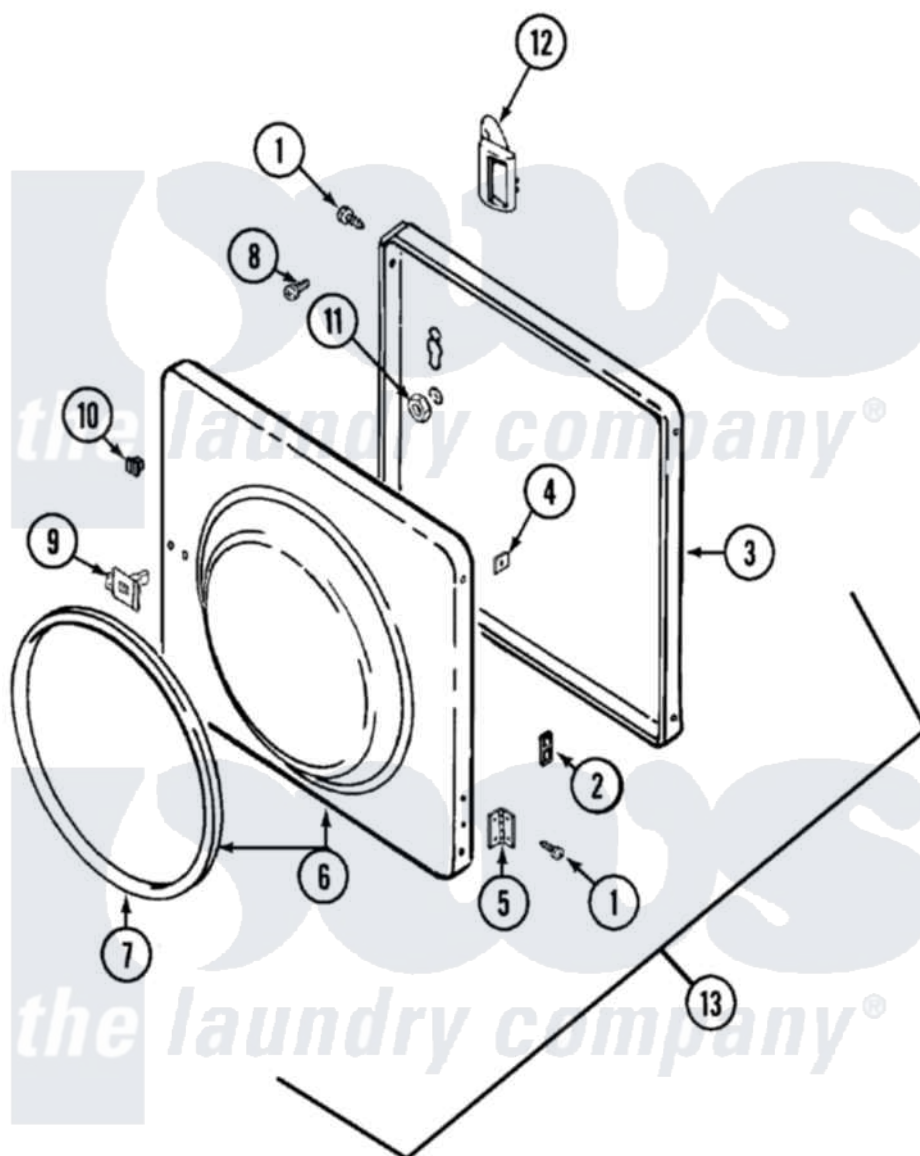

# Maytag LSE7804AGL 05 - DOOR

Maytag [Residential Maytag LSE7804AGL Stacked Washer and Dryer Parts](#) Parts Diagram 05 - DOOR  
 Click on the part number to view part

Item	Original Part Number	Replaced By	Status	Part Description
1	<a href="#">Y314062</a>			Screw, Door Hinge And Panel
2	<a href="#">33001222</a>			Speednut, Twin
"	33001221	<a href="#">22001817</a>		Sheet, Sound Damper
"	<a href="#">Y313907</a>			Fastener, Twin
3	<a href="#">314475L</a>			Panel, Outer Door
4	<a href="#">Y313910</a>			Clip, Door Liner To Outer Panel
5	<a href="#">33001230</a>			Hinge, Door
6	<a href="#">33001002</a>			Door, Inner
7	<a href="#">33001005</a>			Seal, Door
8	312960	<a href="#">489355</a>		Screw, 8 X 1/2
9	Y304578	<a href="#">LA-1003</a>		Door Catch Kit
10	<a href="#">Y313911</a>			Door Strike Retainer
11	<a href="#">214872</a>			Palnut, End Cap Note: Nut, Lamp Holder
12	314476		Not Available	HANDLE,DOOR
13	33001110		Not Available	DOOR, COMPLETE (ALM)