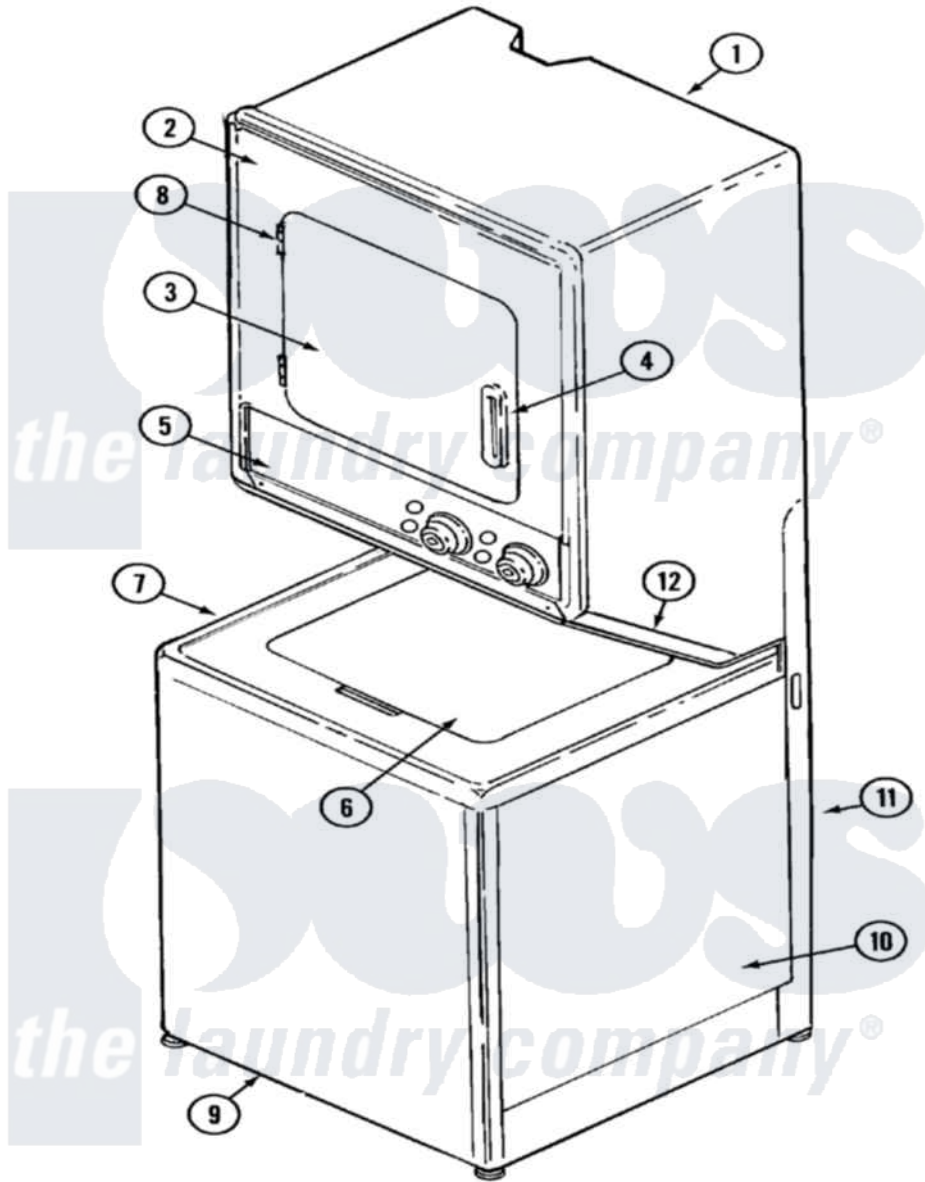

Maytag LSE7804AGL 06 - FRONT

Maytag Residential Maytag LSE7804AGL Stacked Washer and Dryer Parts Parts Diagram 06 - FRONT
 Click on the part number to view part

Item	Original Part Number	Replaced By	Status	Part Description
1	308055L		Not Available	CABINET (ALM)
2	33001190	33002366		Panel- FRO
"	33001486	98008544		Screw
3	314475L			Panel, Outer Door
4	314476		Not Available	HANDLE, DOOR
5	33001008		Not Available	PANEL, CONTROL (BLK)
6	22001081		Not Available	LID (ALM)---NA
7	22001063	22002646		Cover, Top
8	33001230			Hinge, Door
9	207205L	22002651		Panel, Front
10	22001067		Not Available	CABINET (ALM)
11	306110L	33002516		Stand, Dryer
12	33001051	33002365		Panel- Acc
13	33001289			Manual, Use And Care
"	16002032			Manual, Service-No Refund
"	16000327		Not Available	GUIDE, QUICK REF. - MAYTAG