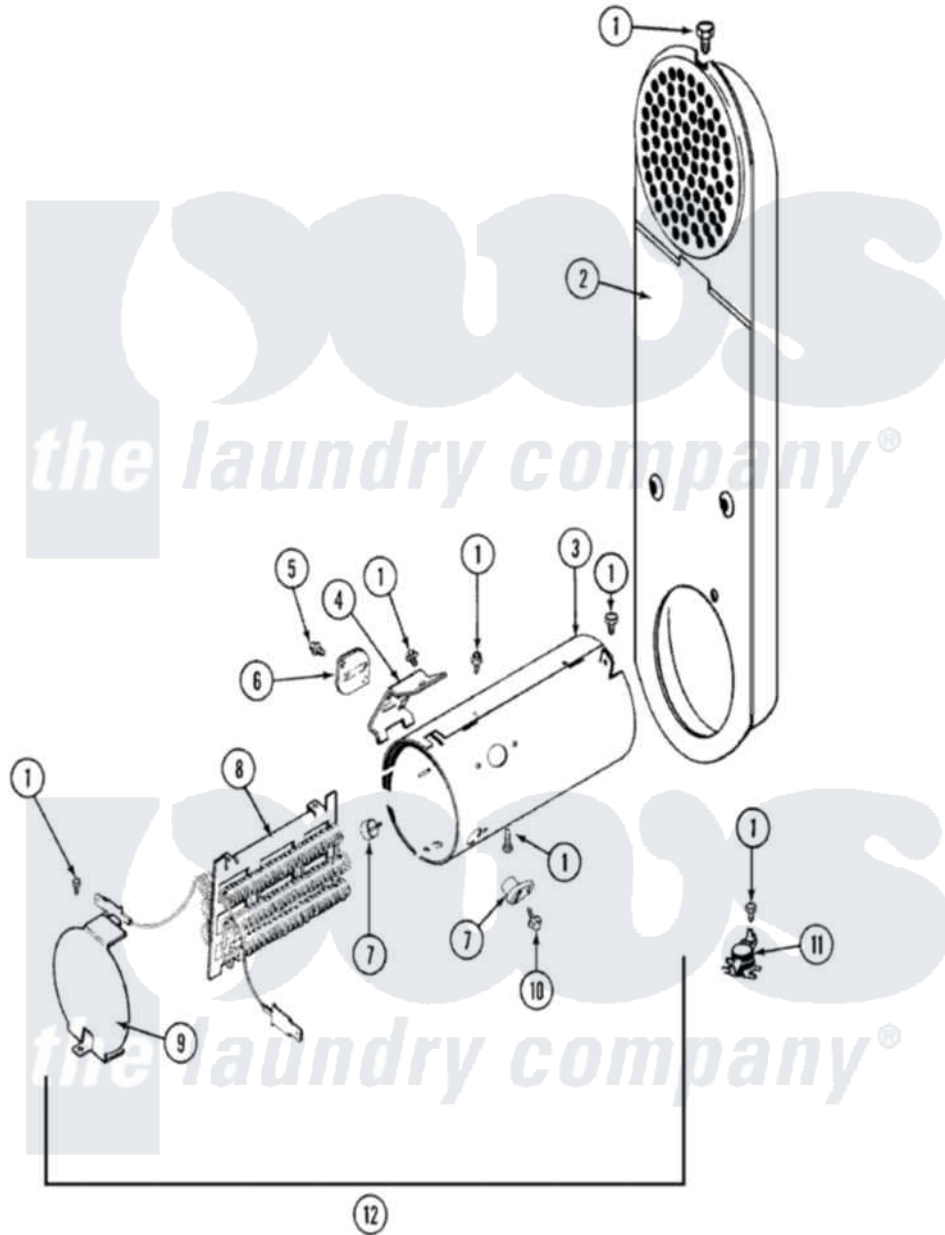

Maytag LSE7804AGL 08 - HEATER

Maytag Residential Maytag LSE7804AGL Stacked Washer and Dryer Parts Diagram 08 - HEATER
 Click on the part number to view part

Item	Original Part Number	Replaced By	Status	Part Description
1	211294	90767		Screw, 8A X 3/8 HeX Washer Head Tapping
2	Y303362			Inlet Duct Assembly - DE
3	314995			Enclosure, Heater
4	315346			Bracket, Thermal Fuse
5	314848	W10116760		Screw
6	307473			Fuse, Thermal
7	314998			Insulator, Terminal
8	Y308576			Heater Sub Assembly
9	315000	33002682		Screw, Coin Drop Mounting Brk.
10	314554		Not Available	SCREW
11	303396			Thermostat, Hi-Limit
12	33001402			Heater Assembly
"	Y308567			Heater Assembly