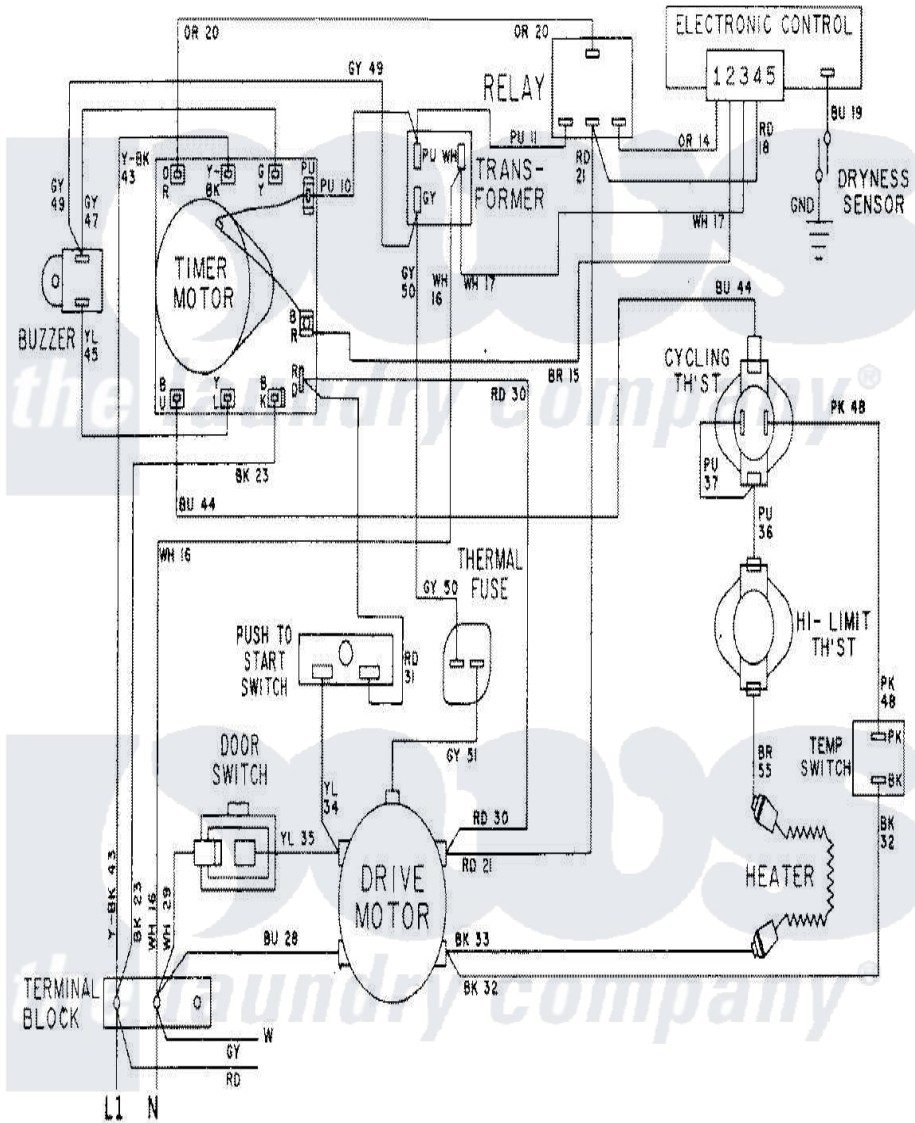

Maytag LSE7804AGL 15 - WIRING INFORMATION-DRYER

Maytag Residential Maytag LSE7804AGL Stacked Washer and Dryer Parts Parts Diagram 15 - WIRING INFORMATION-DRYER

[Click on the part number to view part](#)

| Item | Original Part Number | Replaced By | Status | Part Description |
|------|----------------------|-------------|---------------|--------------------|
| NI | 15001271 | | Not Available | WIRING INFORMATION |
| " | 15001359 | | Not Available | WIRING INFORMATION |