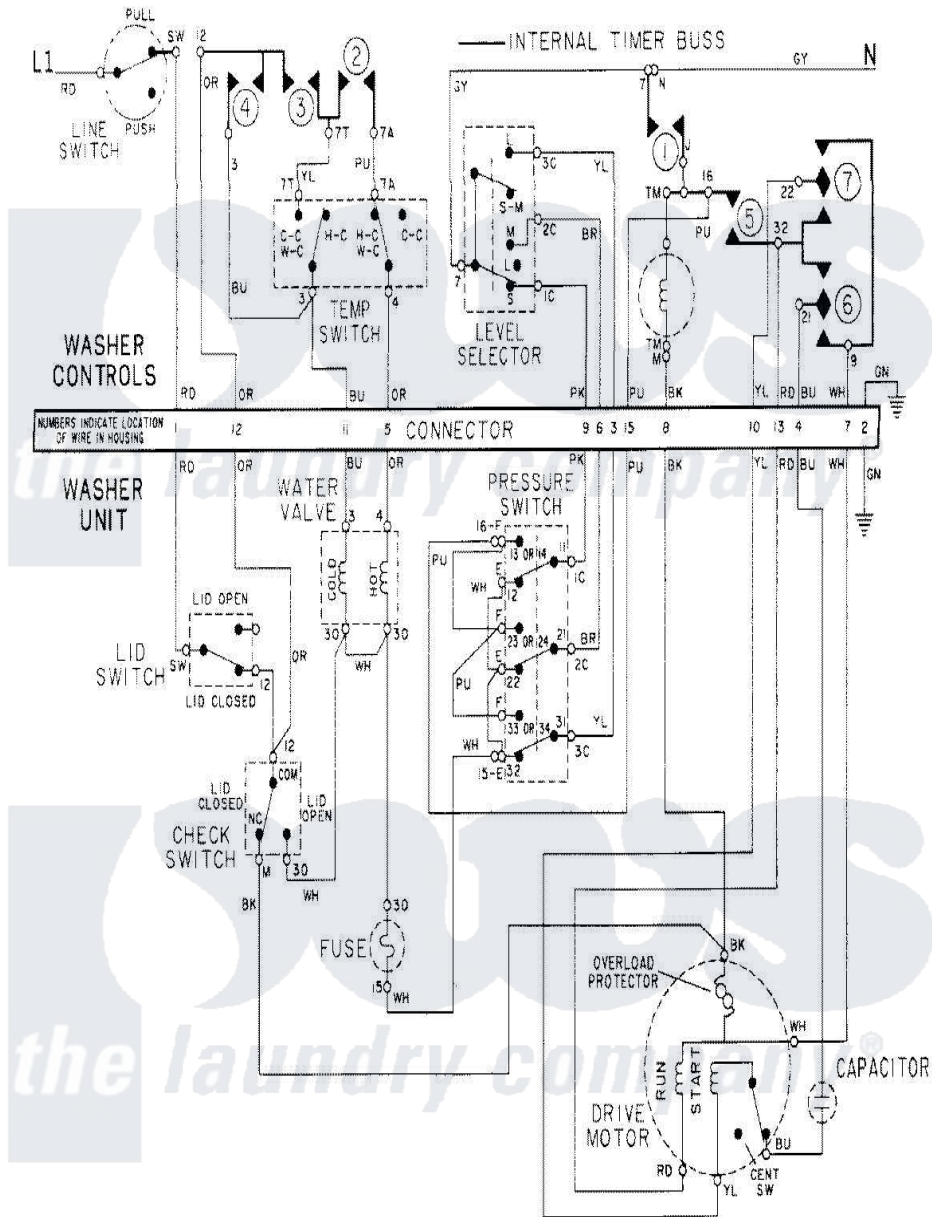

Maytag LSE7804AGL 16 - WIRING INFORMATION-WASHER

Maytag Residential Maytag LSE7804AGL Stacked Washer and Dryer Parts Parts Diagram 16 - WIRING INFORMATION-WASHER

[Click on the part number to view part](#)

Item	Original Part Number	Replaced By	Status	Part Description
NI	15001266		Not Available	WIRING INFORMATION