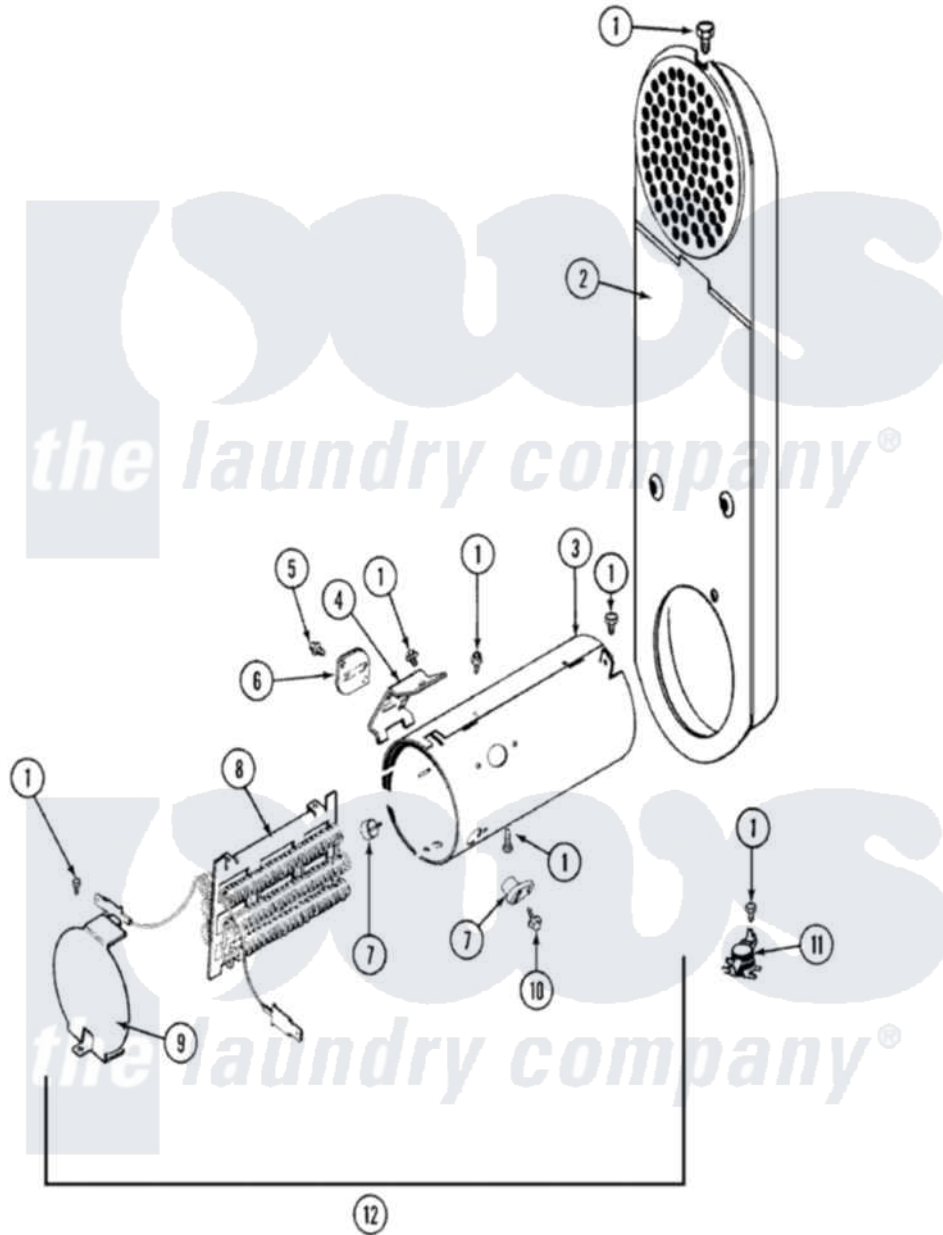

Maytag LSE7804AGM 08 - HEATER (LSE7804AGM)

Maytag Residential Maytag LSE7804AGM Stacked Washer and Dryer Parts Parts Diagram 08 - HEATER (LSE7804AGM)

[Click on the part number to view part](#)

Item	Original Part Number	Replaced By	Status	Part Description
1	211294	90767		Screw, 8A X 3/8 HeX Washer Head Tapping
2	Y303362			Inlet Duct Assembly - DE
3	314995			Enclosure, Heater
4	315346			Bracket, Thermal Fuse
5	314848	W10116760		Screw
6	307473			Fuse, Thermal
7	314998			Insulator, Terminal
8	Y308576			Heater Sub Assembly
9	315000	33002682		Screw, Coin Drop Mounting Brk.
10	314554		Not Available	SCREW
11	303396			Thermostat, Hi-Limit
12	33001402			Heater Assembly
"	Y308567			Heater Assembly