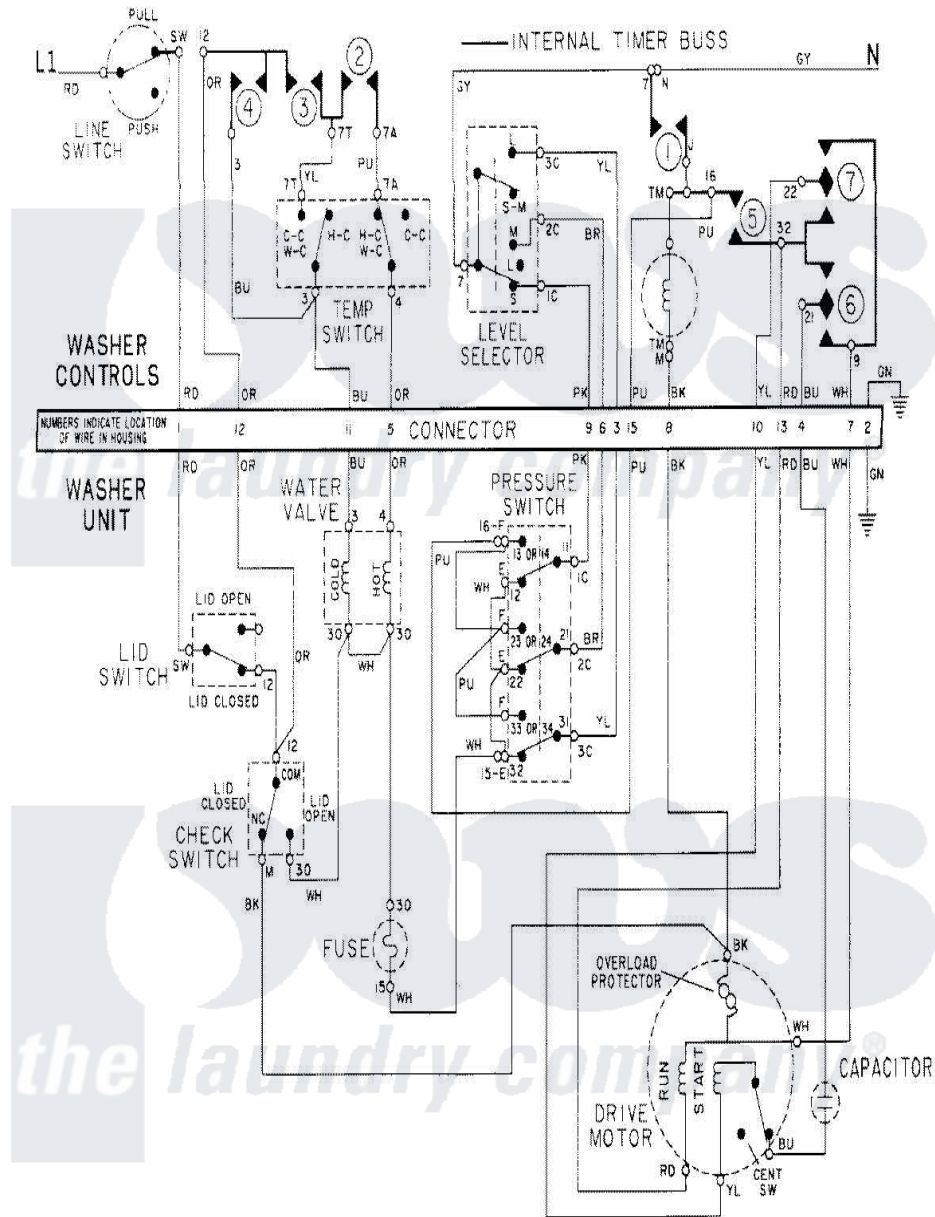

# Maytag LSE7804AGM 16 - WIRING INFORMATION-WASHER

Maytag Residential Maytag LSE7804AGM Stacked Washer and Dryer Parts Parts Diagram 16 - WIRING INFORMATION-WASHER

[Click on the part number to view part](#)

Item	Original Part Number	Replaced By	Status	Part Description
NI	15001266		Not Available	WIRING INFORMATION