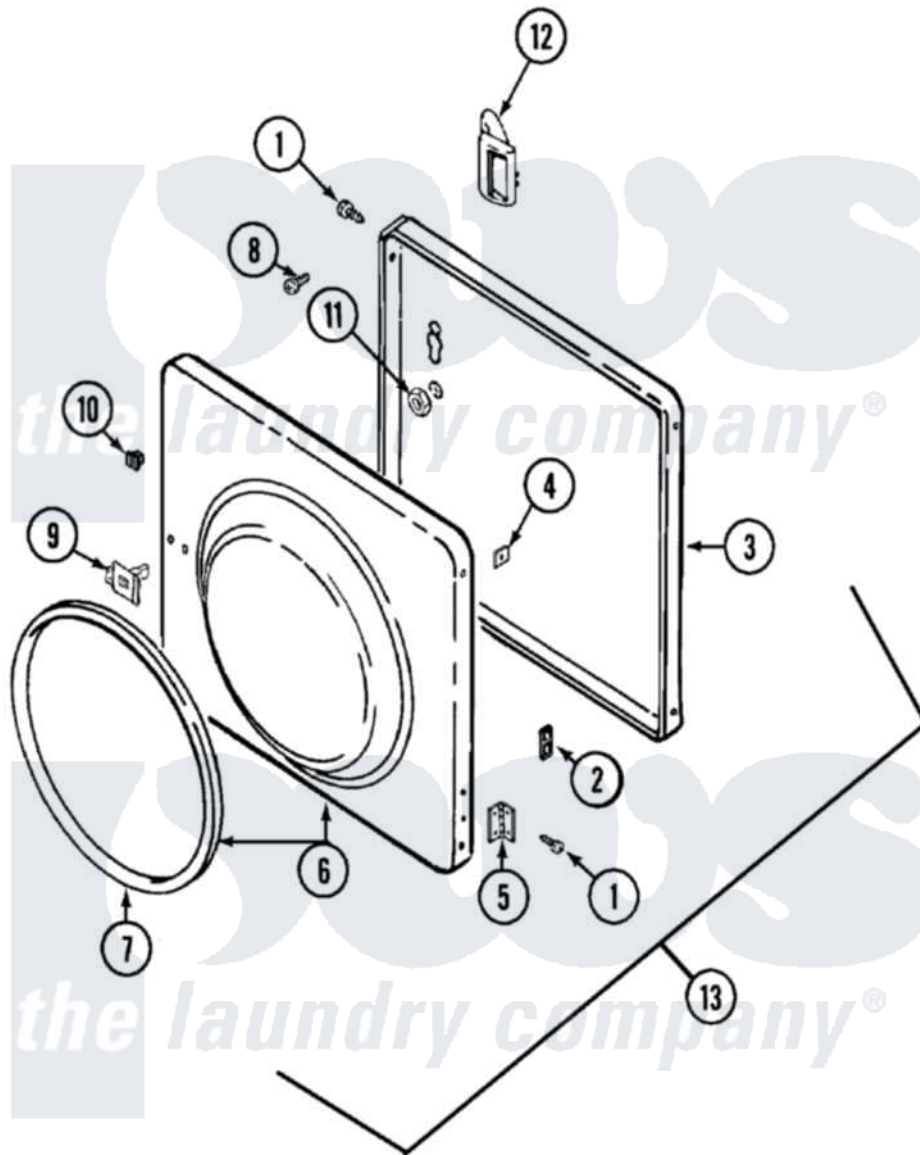

Maytag LSE7806ACE 05 - DOOR

Maytag [Residential Maytag LSE7806ACE Stacked Washer and Dryer Parts](#) Parts Diagram 05 - DOOR
 Click on the part number to view part

Item	Original Part Number	Replaced By	Status	Part Description
1	Y314062			Screw, Door Hinge And Panel
2	33001222			Speednut, Twin
"	33001221	22001817		Sheet, Sound Damper
"	Y313907			Fastener, Twin
3	314475			Panel, Outer Door
4	Y313910			Clip, Door Liner To Outer Panel
5	33001230			Hinge, Door
6	33001002			Door, Inner
7	33001005			Seal, Door
8	312960	489355		Screw, 8 X 1/2
9	Y304578	LA-1003		Door Catch Kit
10	Y313911			Door Strike Retainer
11	214872			Palnut, End Cap Note: Nut, Lamp Holder
12	315425		Not Available	HANDLE, DOOR
13	33001111			Door, Complete