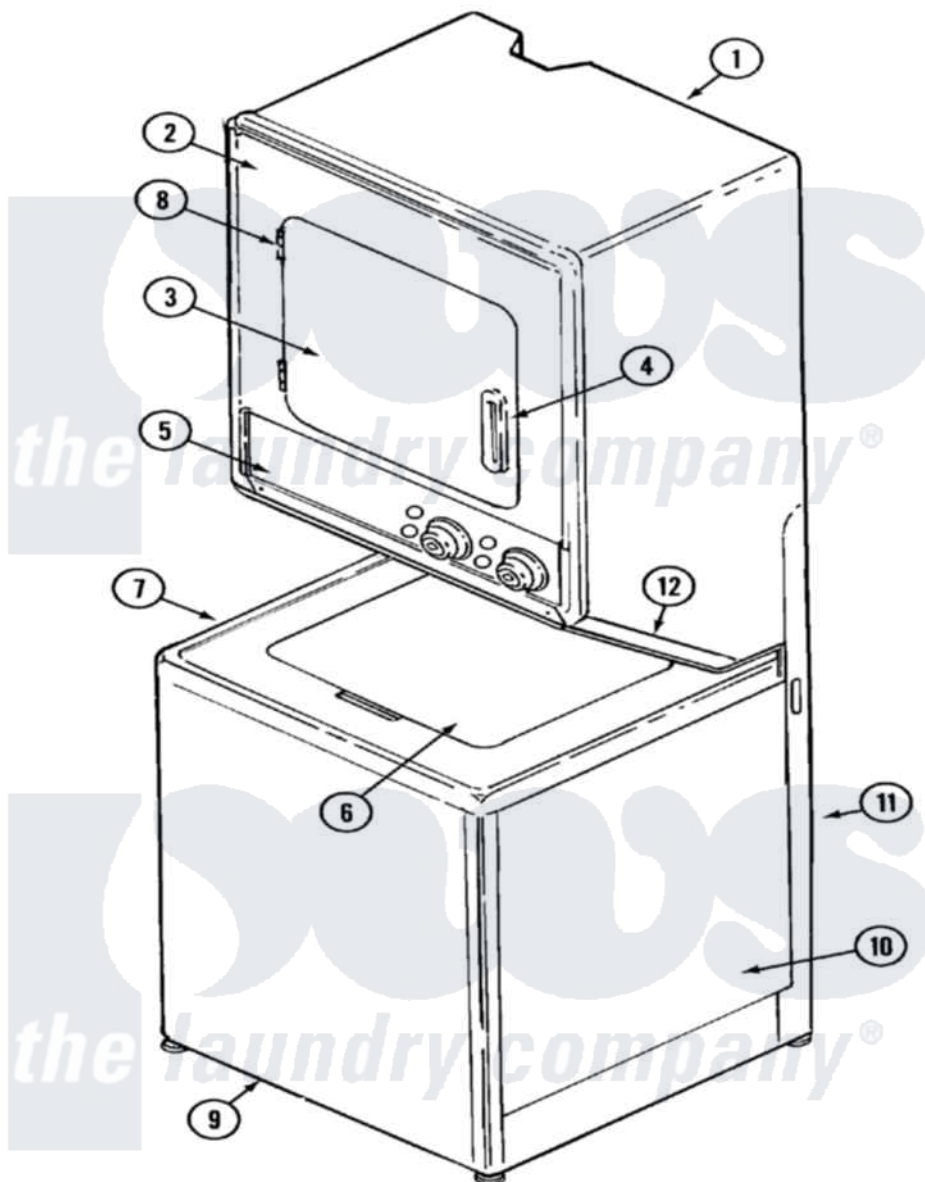

# Maytag LSE7806ACE 06 - FRONT

Maytag Residential Maytag LSE7806ACE Stacked Washer and Dryer Parts Parts Diagram 06 - FRONT  
 Click on the part number to view part

Item	Original Part Number	Replaced By	Status	Part Description
1	<a href="#">308055</a>			Cabinet
2	33001486	<a href="#">98008544</a>		Screw
"	<a href="#">33001191</a>			Panel, Front
3	<a href="#">314475</a>			Panel, Outer Door
4	315425		Not Available	HANDLE, DOOR
5	<a href="#">22001927</a>			Panel, Control
6	22001080		Not Available	LID (WHT)
7	22001064		Not Available	COVER, TOP (WHT)
8	<a href="#">33001230</a>			Hinge, Door
9	<a href="#">207205</a>			Panel, Front
10	22001065	<a href="#">22002133</a>		Cabinet
"	<a href="#">22002133</a>			Cabinet
11	<a href="#">Y306110</a>			Stand, Dryer
12	<a href="#">33001050</a>			Panel, Access
13	16000327		Not Available	GUIDE, QUICK REF. - MAYTAG
"	<a href="#">22001928</a>			Manual, Use And Care