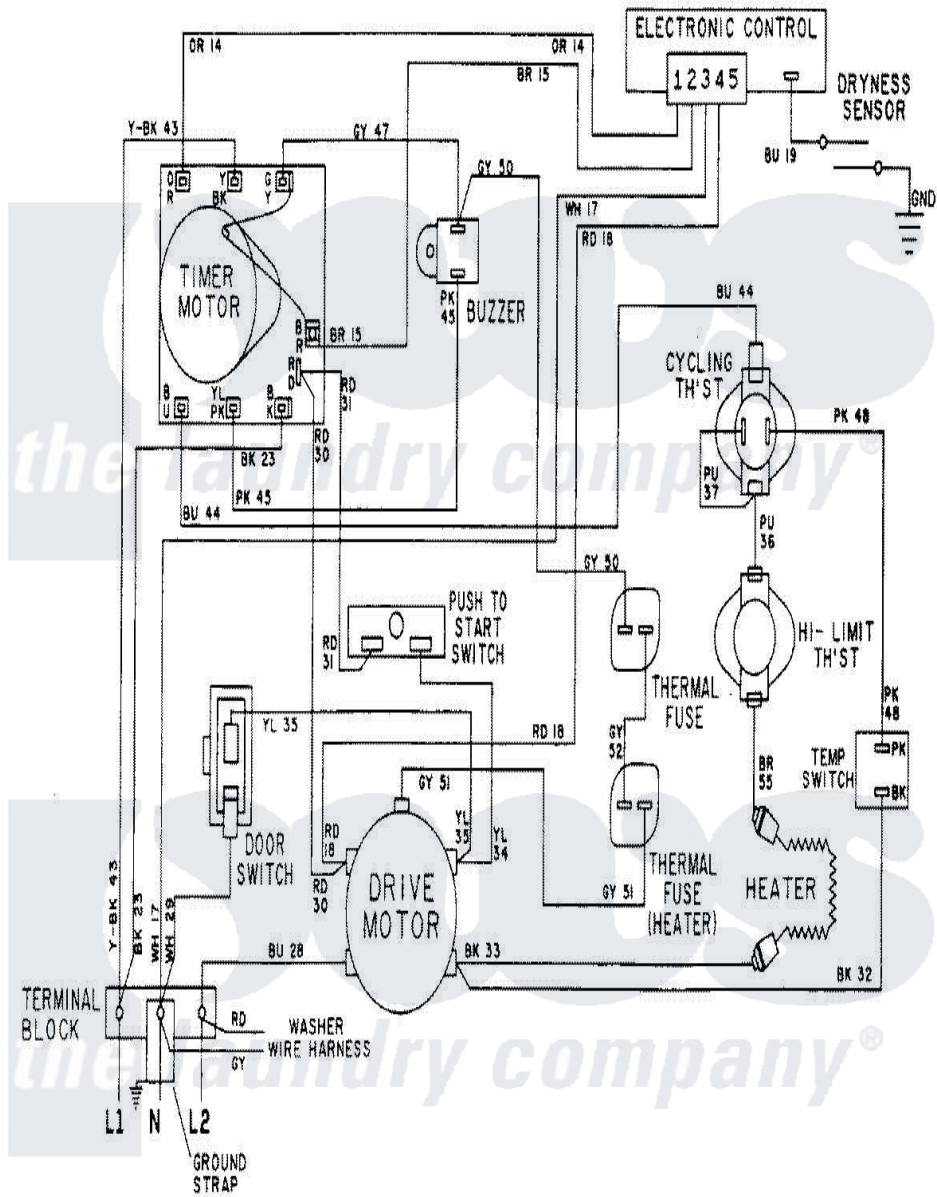

Maytag LSE7806ACE 15 - WIRING INFORMATION

Maytag Residential Maytag LSE7806ACE Stacked Washer and Dryer Parts Parts Diagram 15 - WIRING INFORMATION

[Click on the part number to view part](#)

Item	Original Part Number	Replaced By	Status	Part Description
NI	15001080		Not Available	WIRING INFORMATION