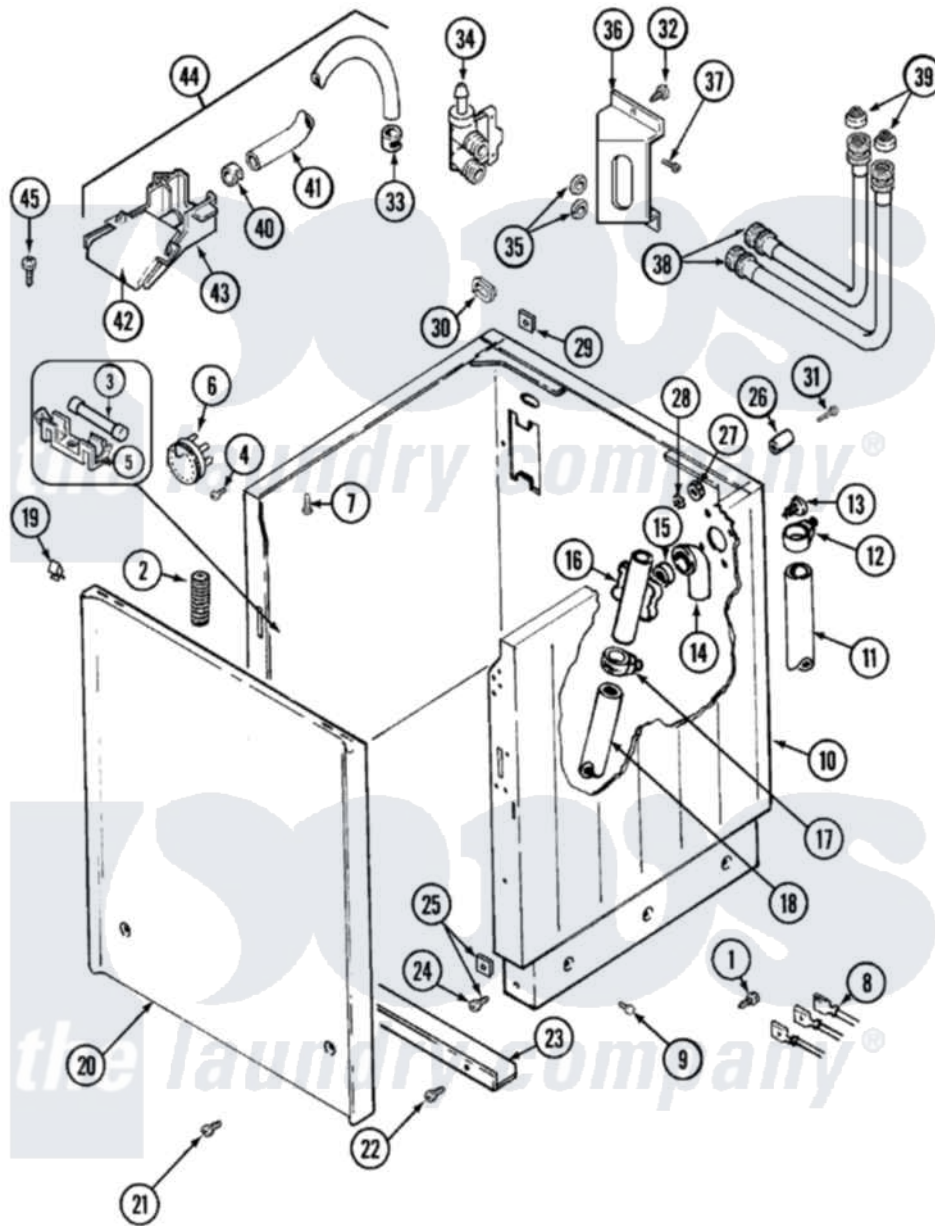

# Maytag LSE7806ACQ 02 - CABINET

Maytag Residential Maytag LSE7806ACQ Stacked Washer and Dryer Parts Parts Diagram 02 - CABINET  
 Click on the part number to view part

Item	Original Part Number	Replaced By	Status	Part Description
1	Y251119	<a href="#">3177991</a>		Screw
2	<a href="#">211149</a>			Clip, Capacitor
"	<a href="#">Y200832</a>			Capacitor
3	W10124350		Not Available	NOT REQUIRED PART OR SEE NOTE NOT REPLACEABLE (MUST ORDER LID SWITCH ASSY. COMPLETE. REFER TO TOP & LID SECTION FOR CORRECT PART NO.)
"	<a href="#">22001555</a>			Fuse
4	<a href="#">210720</a>			Rivet, Bearing To Tumbler Frnt
5	<a href="#">207167</a>			Block, Fuse
6	<a href="#">208783</a>			Wire Jumper
"	22004231	<a href="#">12002304</a>		Switch-WL
"	207787	<a href="#">12002304</a>		Switch-WL
7	<a href="#">214354</a>			Screw, Top Cover To Cabnt.
8	<a href="#">22001585</a>			Harness, Wire Yfor Cabinet See Cabinet