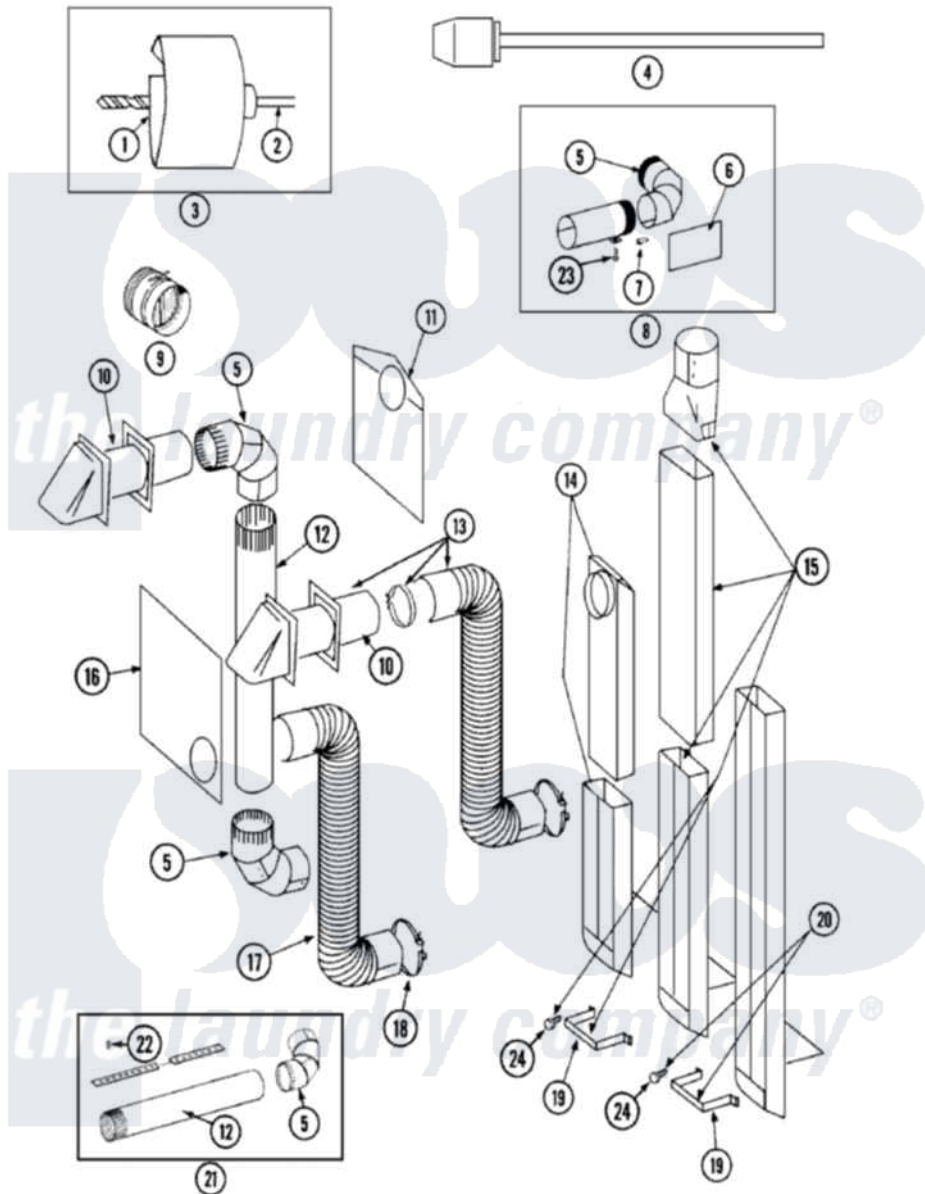

Maytag LSE7806ACQ 06 - DUCTING

Maytag Residential Maytag LSE7806ACQ Stacked Washer and Dryer Parts Diagram 06 - DUCTING
 Click on the part number to view part

Item	Original Part Number	Replaced By	Status	Part Description
1	038179		Not Available	BLADE, SAW
2	038180		Not Available	REPLACEMENT DRILL
3	038766		Not Available	HOLE SAW W/DRILL BIT
4	038767			Extension Chuck, Drill
5	Y059131			Elbow, Venting
6	312302			Insulation, Exhaust Duct Kit
7	213323			Fastener, Exhaust Duct Kit
8	Y304652			Exhaust Duct Kit
9	059146		Not Available	DAMPER, BACK DRAFT
10	Y059129	4396007RW		Vent Hood
11	311353		Not Available	BAG, LINT (DACRON)
12	Y059130			Pipe, Venting
13	Y059143			Flexible Vent Kit
14	Y059135			Vent Duct Assembly
15	059144		Not Available	RECTANGULAR VENT KIT
16	Y059134			PLATE, ALUM. WINDOW (15"X20")

17	Y304353	4396010RP	6ft Scvent
18	Y304630		Clamp, Flexible Duct
19	313272		Bracket, Exhaust Deflector
20	303736	Not Available	EXHAUST DEFLECTOR KIT
21	306399	Not Available	EXHAUST DEFLECTOR KIT
22	Y251119	3177991	Screw
23	211294	90767	Screw, 8A X 3/8 HeX Washer Head Tapping
24	211294	90767	Screw, 8A X 3/8 HeX Washer Head Tapping