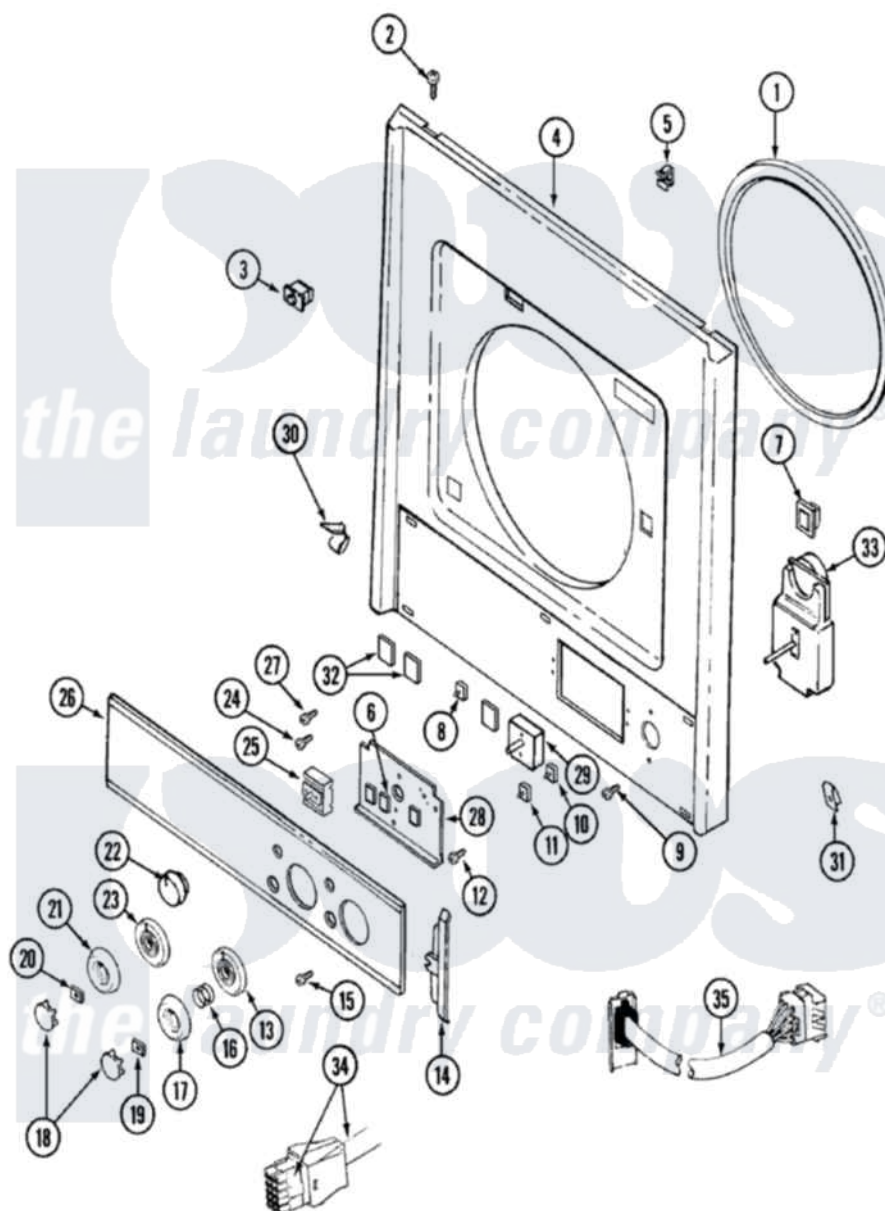

Maytag LSE7806ACQ 07 - FRONT & CONTROL PANELS (LSE7806ACQ/ADQ)

Maytag Residential Maytag LSE7806ACQ Stacked Washer and Dryer Parts Parts Diagram 07 - FRONT & CONTROL PANELS (LSE7806ACQ/ADQ)
Click on the part number to view part

Item	Original Part Number	Replaced By	Status	Part Description
1	314286			Seal For Front Panel
2	212277			Screw, No.8 X 1/2 Inch
3	33001509	W10169313		Switch-Dor
4	22002672	33002366		Panel- FRO
"	33001486	98008544		Screw
5	Y310376			Clip, Door Switch Harness
6	315287			Bumper Small
7	Y304578	LA-1003		Door Catch Kit
8	308017			Switch, Dryer Temperature
9	216042	22001627		Screw
10	22001923			Switch, Water Temperature
11	22001188			Switch, Rotary
12	211294	90767		Screw, 8A X 3/8 HeX Washer Head Tapping
13	22002592			Dial, Timer

14	33002345		Cap, End
15	211000		SCREW, BRAKE DRUM (HEX HEAD)
16	211065		Spring, Index Wheel
17	22002584		Knob Assembly
18	22002597		Cap, Knob
19	211605		Bezel, Timer Dial
20	312273		Nut, Control Knob
21	33002325		Knob Assembly
22	33002336		Knob, Rotary
23	33002340		Dial, Timer
24	315317	488234	Screw 8-32 X 1/4
25	33002335	Y308025	Switch, Push To Start
26	33002348		Panel, Control
27	215952		Screw
28	315237		Bracket For Switch And Timer
29	33001034		Timer, Dryer
30	314482		Fastener, Spring
31	33001292	488660	Nut, Speed
32	315286		Bumper Large
33	22001931		Spacer, Timer
"	22001924		Timer, Washer
"	22001932		Retainer, Wire
"	22002228	Not Available	BAG, TIMER
34	22001930		Wire Harness
35	22001585		Harness, Wire
36	33001553		Harness, Wire
"	22004233		Wire Harness