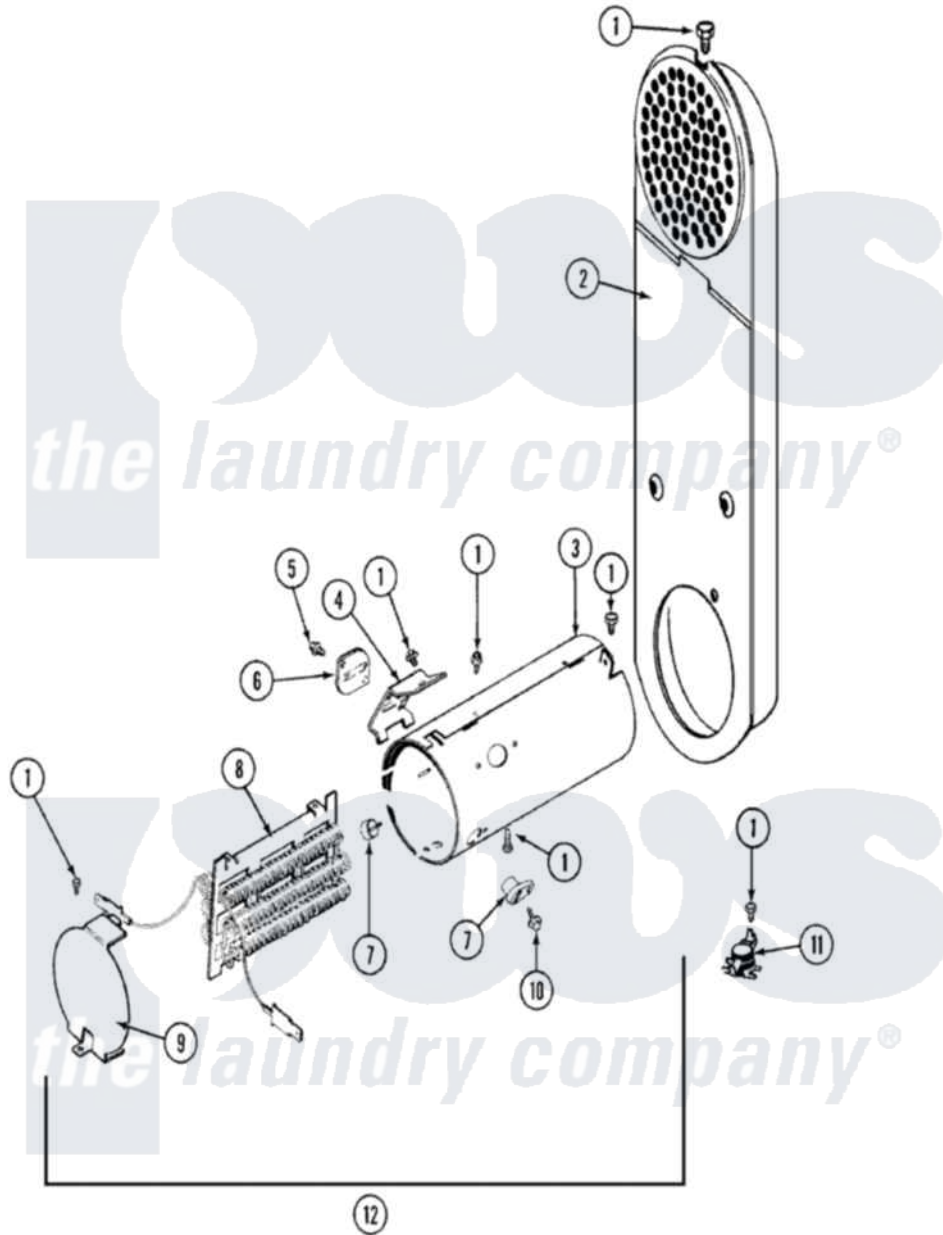

Maytag LSE7806ACQ 09 - HEATER (LSE7806ACQ/ADQ)

Maytag Residential Maytag LSE7806ACQ Stacked Washer and Dryer Parts Parts Diagram 09 - HEATER (LSE7806ACQ/ADQ)

[Click on the part number to view part](#)

Item	Original Part Number	Replaced By	Status	Part Description
1	211294	90767		Screw, 8A X 3/8 HeX Washer Head Tapping
2	Y303362			Inlet Duct Assembly - DE
3	314995			Enclosure, Heater
4	315346			Bracket, Thermal Fuse
5	314848	W10116760		Screw
6	307473			Fuse, Thermal
7	314998			Insulator, Terminal
8	307186	Y308615		Heater Sub-Assembly
9	33002682			Screw, Coin Drop Mounting Brk.
"	33002682			Screw, Coin Drop Mounting Brk.
"	315000	33002682		Screw, Coin Drop Mounting Brk.
10	314554		Not Available	SCREW
11	303396			Thermostat, Hi-Limit