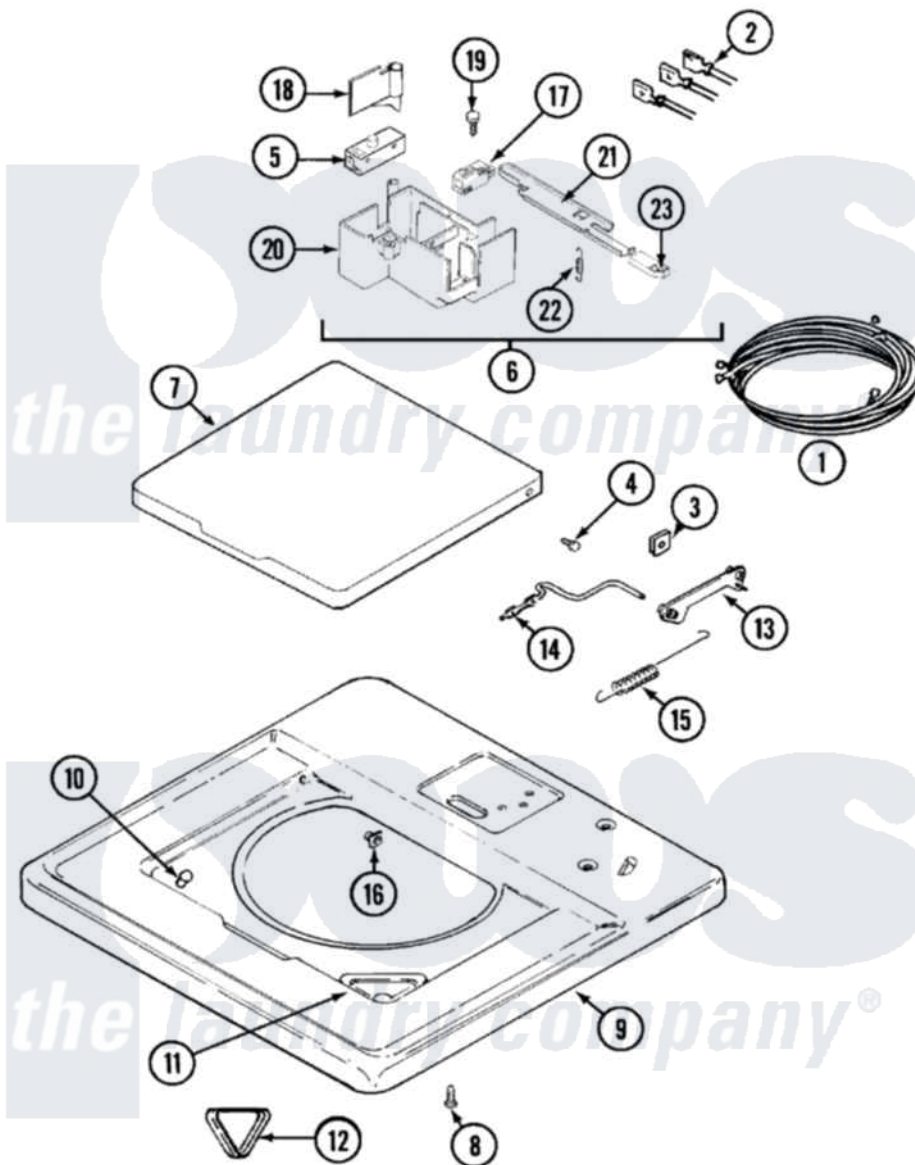

# Maytag LSE7806ACQ 11 - TOP & LID (LSE7806ACQ/ADQ)

Maytag [Residential Maytag LSE7806ACQ Stacked Washer and Dryer Parts](#) Parts Diagram 11 - TOP & LID (LSE7806ACQ/ADQ)

[Click on the part number to view part](#)

Item	Original Part Number	Replaced By	Status	Part Description
1	<a href="#">22001585</a>			Harness, Wire
"	22001427		Not Available	WIRE HARNESS (UPR) NA
2	<a href="#">22001939</a>			Harness, Lid Switch
3	<a href="#">22001194</a>			Clip, Spring
4	<a href="#">22001001</a>			Screw
5	<a href="#">208823</a>			Pc Switch, Lid
6	22001581	<a href="#">12001514</a>		Switch-Lid
"	<a href="#">22001555</a>			Fuse
7	22002652		Not Available	LID, WITH LEGEND (BSQ)
8	<a href="#">214354</a>			Screw, Top Cover To Cabnt.
9	<a href="#">22002646</a>			Cover, Top
10	<a href="#">212716</a>			Bumper, Lid
11	22002596	<a href="#">22001008</a>		Cup, Bleach
12	215374		Not Available	GASKET FOR BLEACH CUP
13	<a href="#">22001189</a>			Rod, Restraint
14	<a href="#">22001208</a>			Rod, Counter Balance

15	<a href="#">Y216184</a>	Spring, Counter Balance
16	<a href="#">22001193</a>	Bearing, Counter Balance
17	<a href="#">207166</a>	Switch, Check
18	<a href="#">22001283</a>	Trigger
19	<a href="#">22001183</a>	Screw
20	<a href="#">22001285</a>	Holder, Switch
21	<a href="#">22001286</a>	Switch, Arm
22	<a href="#">22001287</a>	Spring, Switch
23	<a href="#">22001250</a>	Glide, Switch Arm