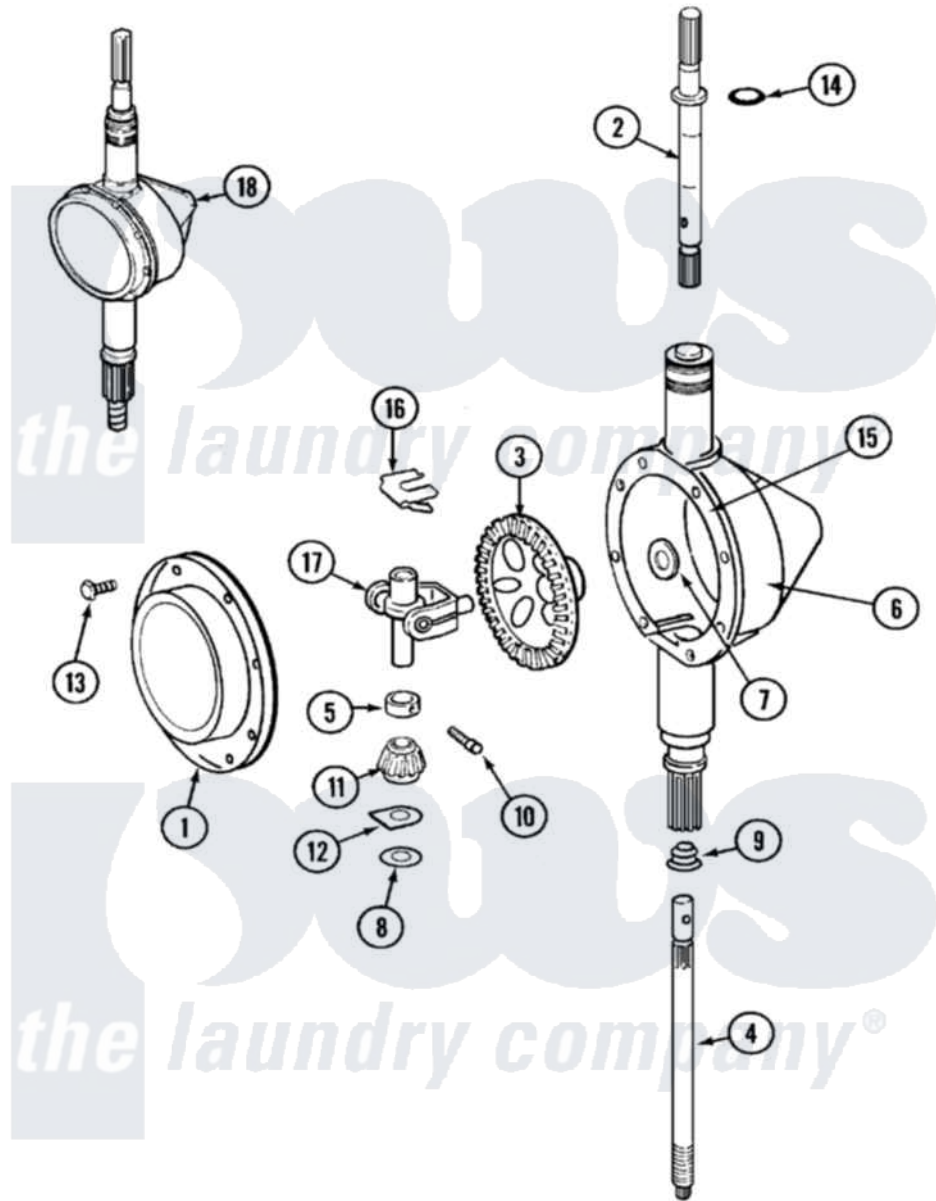

# Maytag LSE7806ACQ 12 - TRANSMISSION (LSE7806ACQ/ADQ)

Maytag Residential Maytag LSE7806ACQ Stacked Washer and Dryer Parts Parts Diagram 12 - TRANSMISSION (LSE7806ACQ/ADQ)

[Click on the part number to view part](#)

Item	Original Part Number	Replaced By	Status	Part Description
1	<a href="#">206628</a>			Cover, Transmission
2	22002415	<a href="#">6-2168983</a>		Shaft- Agi
"	<a href="#">22002340</a>			Collar, Agitator Shaft
3	206713	<a href="#">6-2067130</a>		Gear- Beve
4	22002342	<a href="#">6-2300050</a>		Shaft- Cen
5	<a href="#">22002353</a>			Collar, Center Shaft
"	<a href="#">22002341</a>			Collar, Lower Plastic Keeper
6	22002416	<a href="#">6-2300100</a>		Assembly-
7	<a href="#">215394</a>			Washer, Bevel Gear
8	211483	<a href="#">6-2114830</a>		Washer- SP
9	206602	<a href="#">207843</a>		Lip Seal Repair Kit
10	<a href="#">Y206629</a>			Pin, Collar
11	215401	<a href="#">W10221114</a>		Pinion
12	<a href="#">215395</a>			Plate, Clutch
13	215417		Not Available	SCREW, TRANSMISSION COVER

14	<a href="#">22002417</a>		O-Ring AgitatOr Shaft
15	Y058700	<a href="#">675652</a>	Adhesive
16	<a href="#">215581</a>		Spring, Agitator Shaft
17	206685	<a href="#">6-2066850</a>	Yoke
18	22002373	<a href="#">6-2097750</a>	Trans Dee
19	<a href="#">12002012</a>		Brake/Bearing Tool
20	<a href="#">20000021</a>		Lip Seal Tool Kit