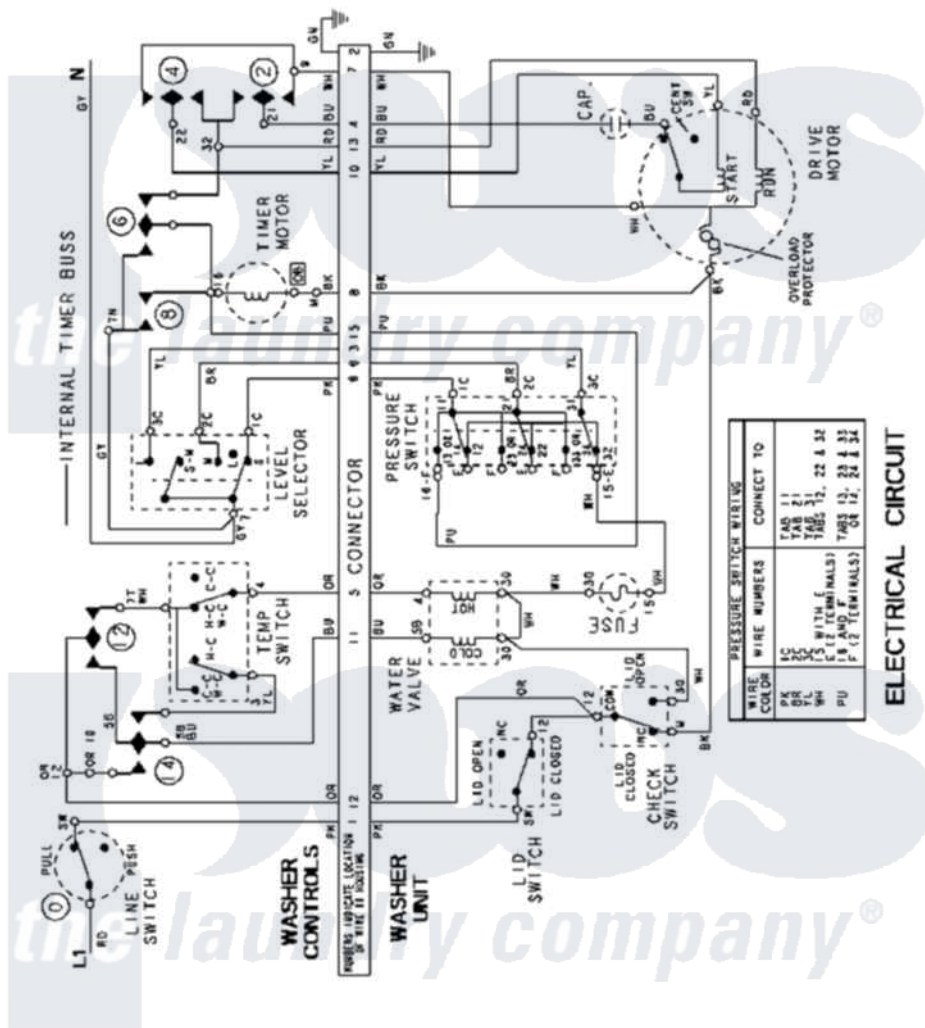

Maytag LSE7806ACQ 15 - WIRING INFORMATION

Maytag Residential Maytag LSE7806ACQ Stacked Washer and Dryer Parts Parts Diagram 15 - WIRING INFORMATION

Click on the part number to view part

Item	Original Part Number	Replaced By	Status	Part Description
NI	15003237		Not Available	WIRING INFORMATION