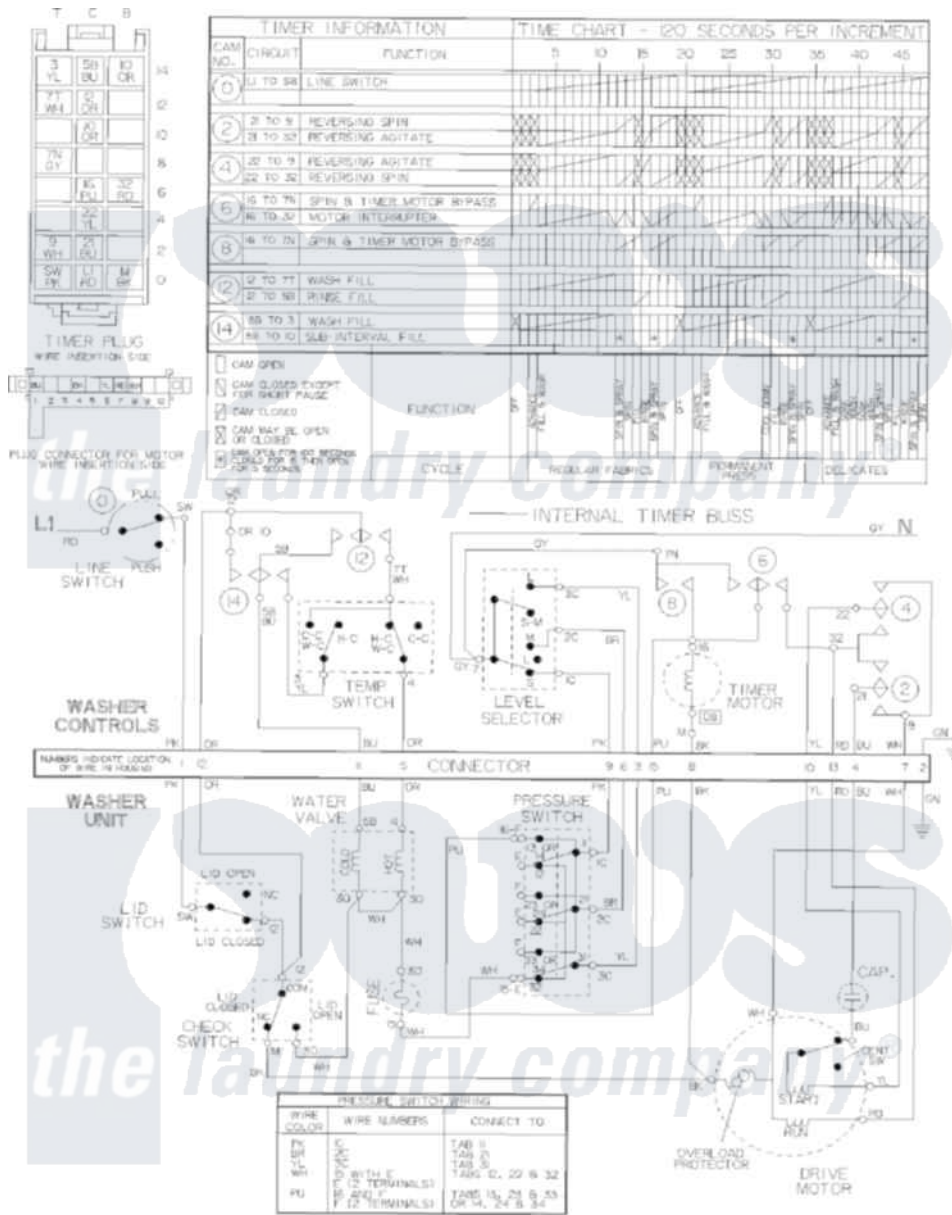

Maytag LSE7806ACQ 17 - WIRING INFORMATION

ELECTRICAL CIRCUIT

Maytag Residential Maytag LSE7806ACQ Stacked Washer and Dryer Parts Parts Diagram 17 - WIRING INFORMATION

[Click on the part number to view part](#)

Item	Original Part Number	Replaced By	Status	Part Description
NI	15003509		Not Available	WIRING INFORMATION