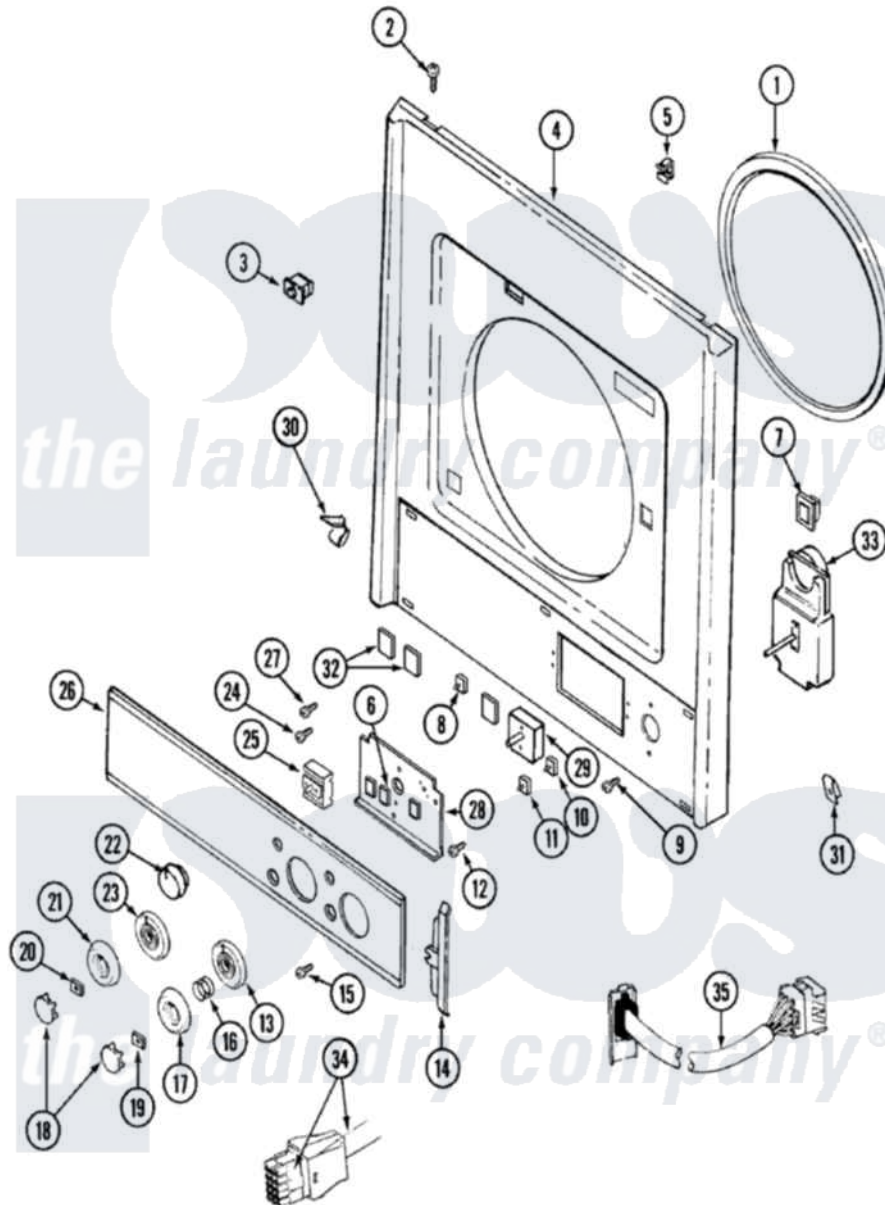

Maytag LSE7806ADE 07 - FRONT PANEL & CONTROL PANEL

Maytag Residential Maytag LSE7806ADE Stacked Washer and Dryer Parts Parts Diagram 07 - FRONT PANEL & CONTROL PANEL

[Click on the part number to view part](#)

Item	Original Part Number	Replaced By	Status	Part Description
1	314286			Seal For Front Panel
2	212277			Screw, No.8 X 1/2 Inch
3	33001509	W10169313		Switch-Dor
4	33001486	98008544		Screw
"	33001191			Panel, Front
5	Y310376			Clip, Door Switch Harness
6	315287			Bumper Small
7	Y304578	LA-1003		Door Catch Kit
8	308017			Switch, Dryer Temperature
9	216042	22001627		Screw
10	22001923			Switch, Water Temperature
11	22001188			Switch, Rotary
12	211294	90767		Screw, 8A X 3/8 HeX Washer Head Tapping
13	22001925			Dial, Washer Timer
14	315423			End Cap, Control Panel

15	211000		SCREW, BRAKE DRUM (HEX HEAD)
16	211065		Spring, Index Wheel
17	22001198	Not Available	KNOB, TIMER (WHT)
18	22001446		Cap, Knob
19	211605		Bezel, Timer Dial
20	312273		Nut, Control Knob
21	33001255		Knob, Timer
22	Y308453	22001663	Knob, Selector Switch
23	22001926	Not Available	DIAL, DRYER TIMER (WHT)
24	315317	488234	Screw 8-32 X 1/4
25	Y308449	Y308025	Switch, Push To Start
26	22001927		Panel, Control
27	215952		Screw
28	315237		Bracket For Switch And Timer
29	33001034		Timer, Dryer
30	314482		Fastener, Spring
31	33001292	488660	Nut, Speed
32	315286		Bumper Large
33	22002228	Not Available	BAG, TIMER
"	22001931		Spacer, Timer
"	22001932		Retainer, Wire
"	22001924		Timer, Washer
34	22001426	Not Available	WIRE HARNESS (UPR. CANADA)
"	33001553		Harness, Wire
35	22001584		Harness, Wire
"	22004233		Wire Harness
"	22004234		Wire Harness